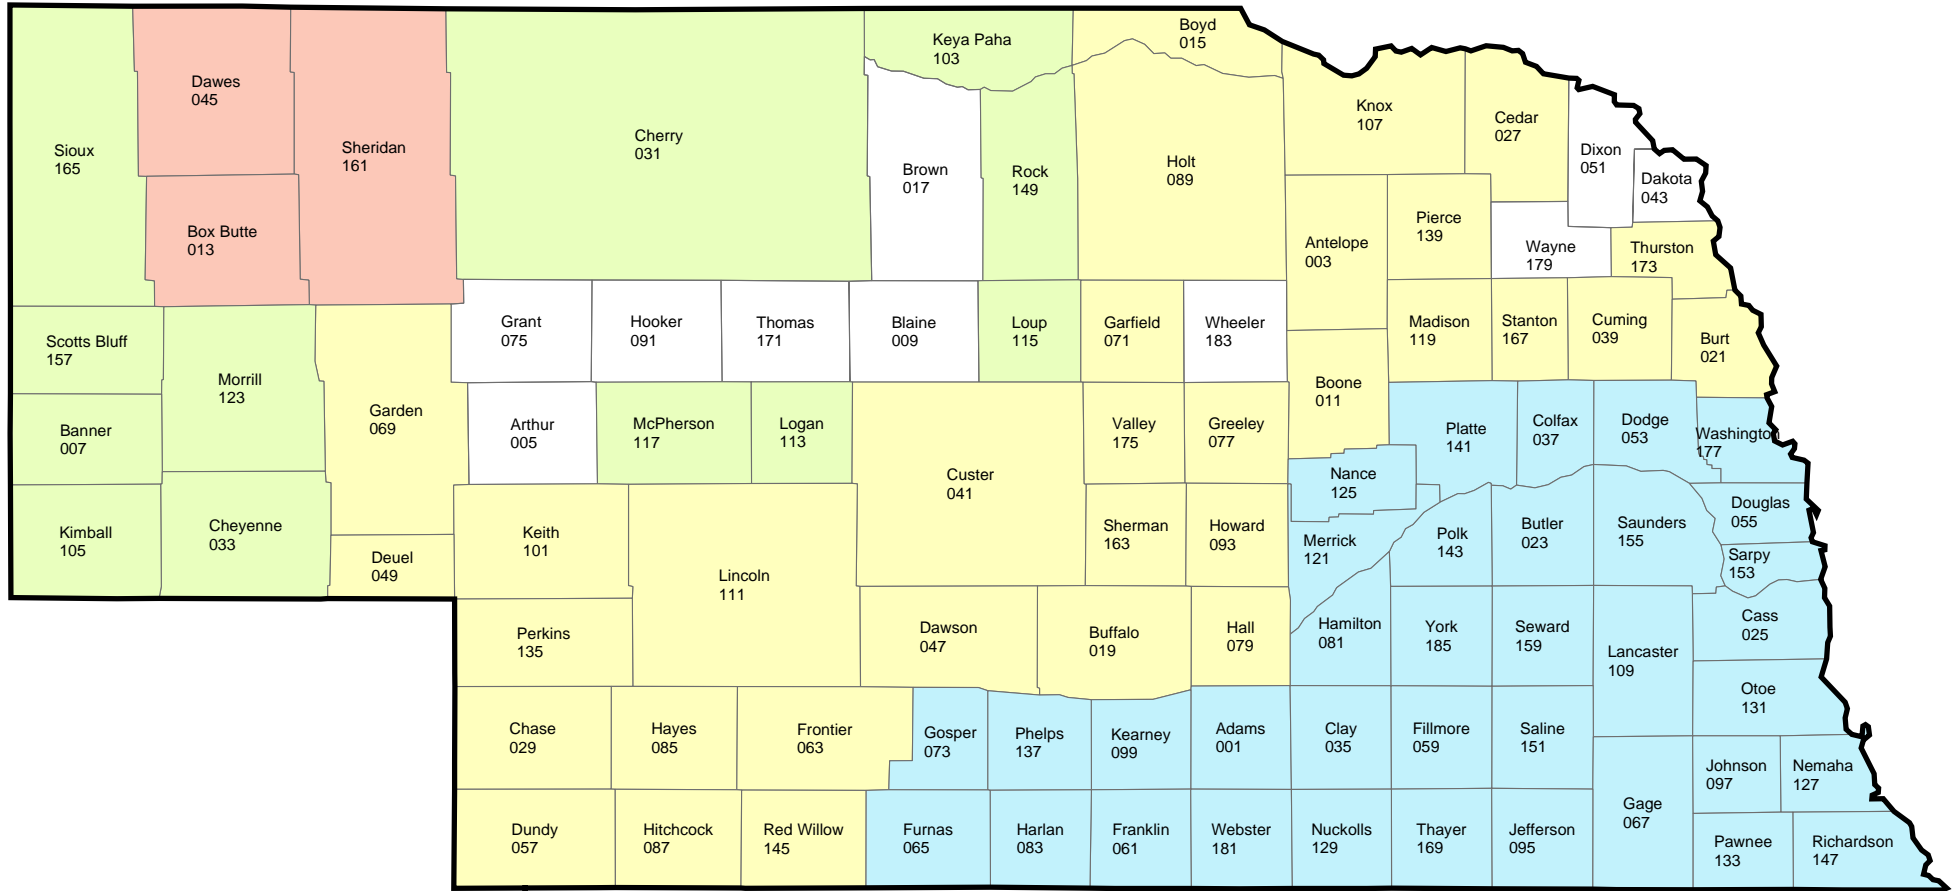

NEBRASKA

2009 Crop Year Final Planting Dates

WHEAT

- October 5, 2008
- October 5, 2008 / May 5, 2009
- October 10, 2008
- October 15, 2008

USDA / Risk Management Agency
 Topeka Regional Office
 Telephone: (785) 266-0248
 September 2008