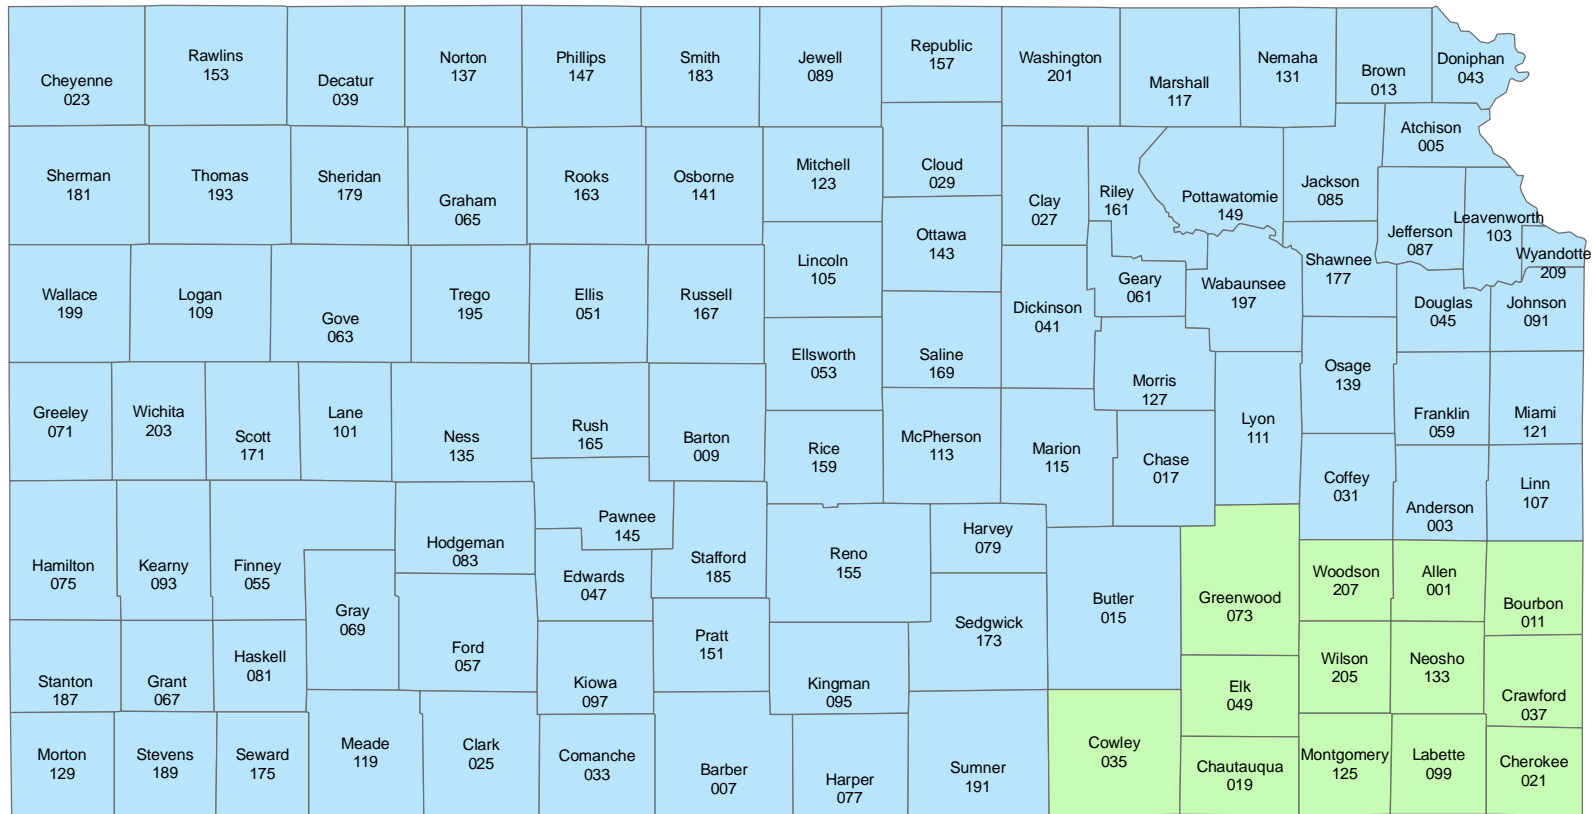

Kansas - Corn

2010 Crop Year Final Planting Dates

May 25, 2010

May 15, 2010

Note: This is not an official document. The 2010 actuarial documents are the official documents.