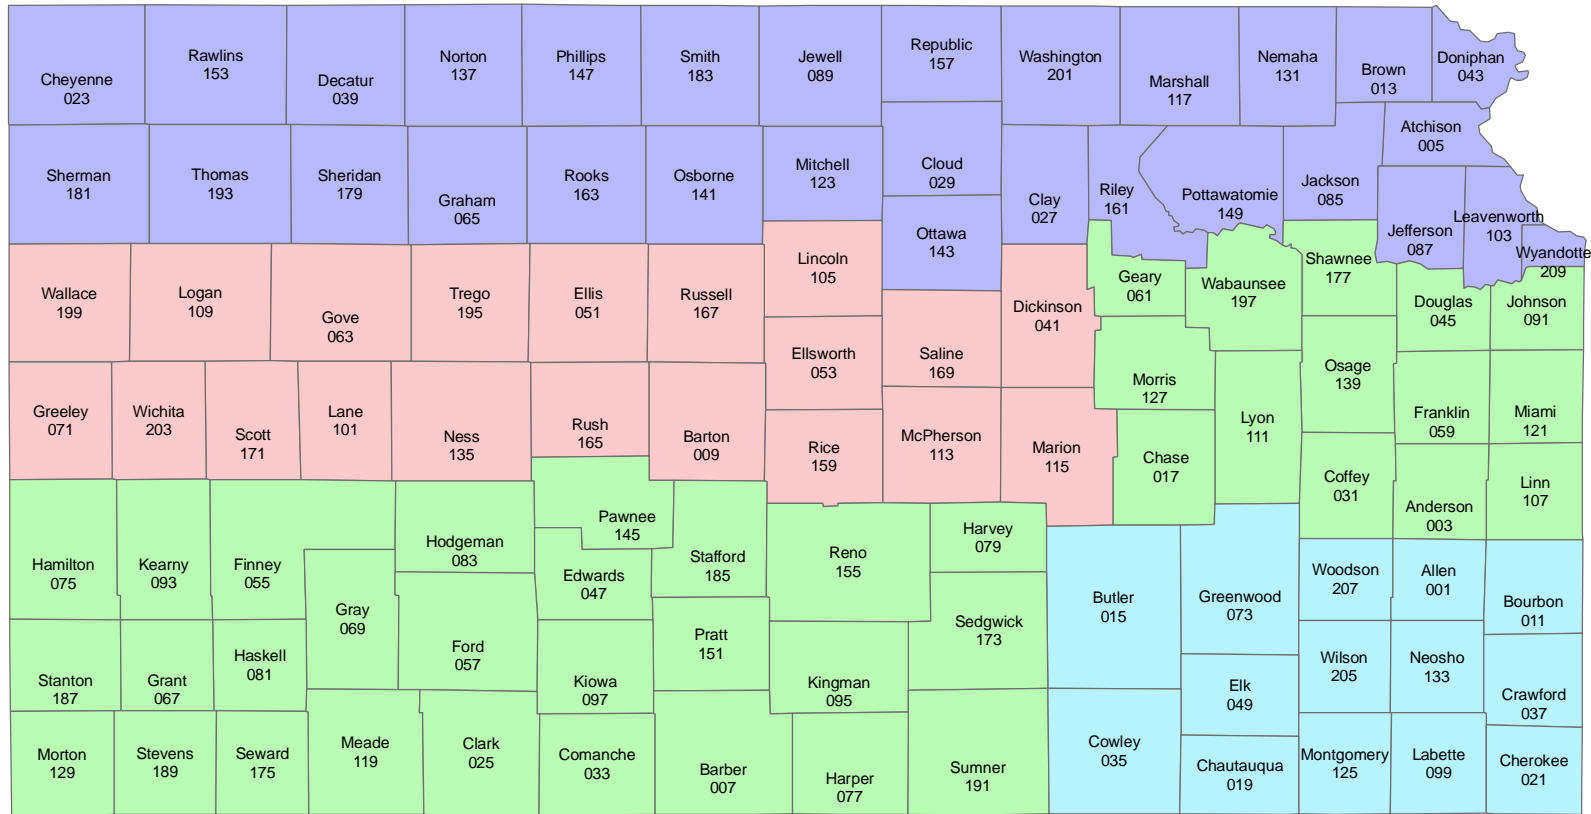

Kansas - Soybeans 2010 Crop Year Final Planting Dates

June 15, 2010

June 25, 2010

June 20, 2010

June 30, 2010