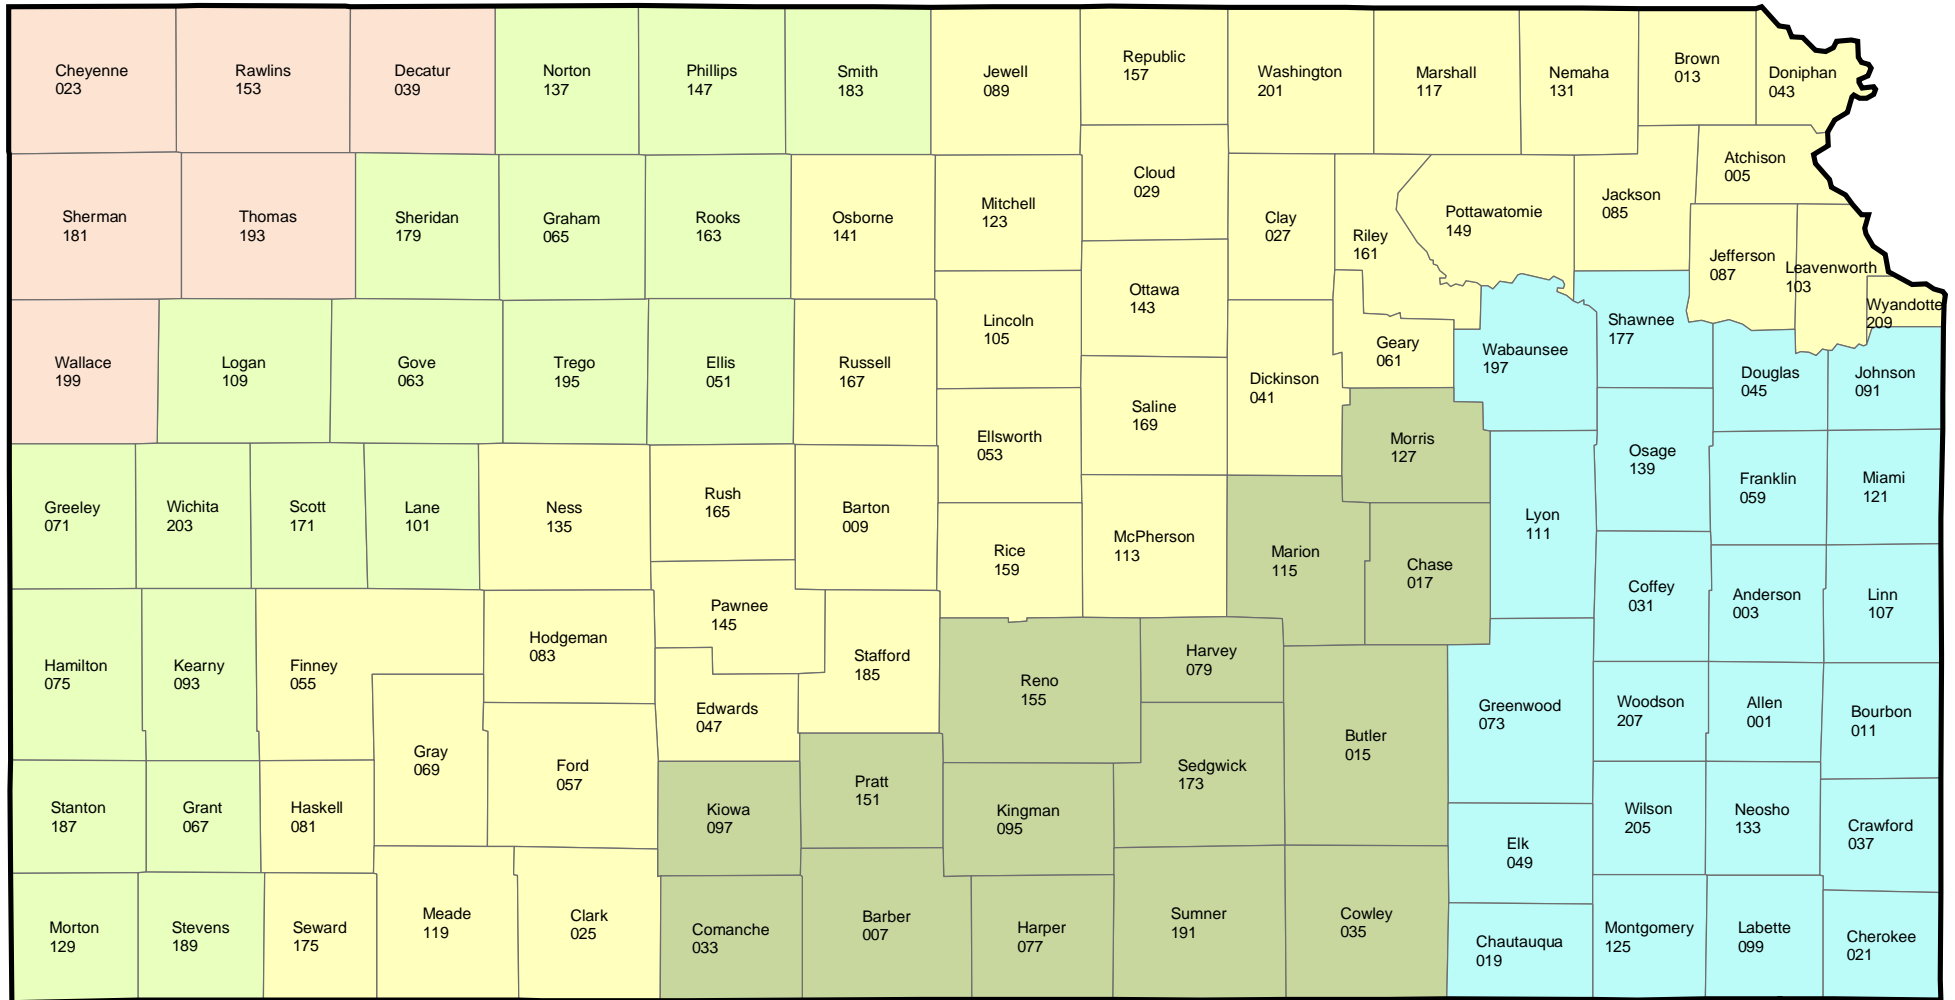

KANSAS

2010 Crop Year Final Planting Dates

WHEAT

October 15, 2009

October 20, 2009

October 31, 2009

November 5, 2009

November 15, 2009