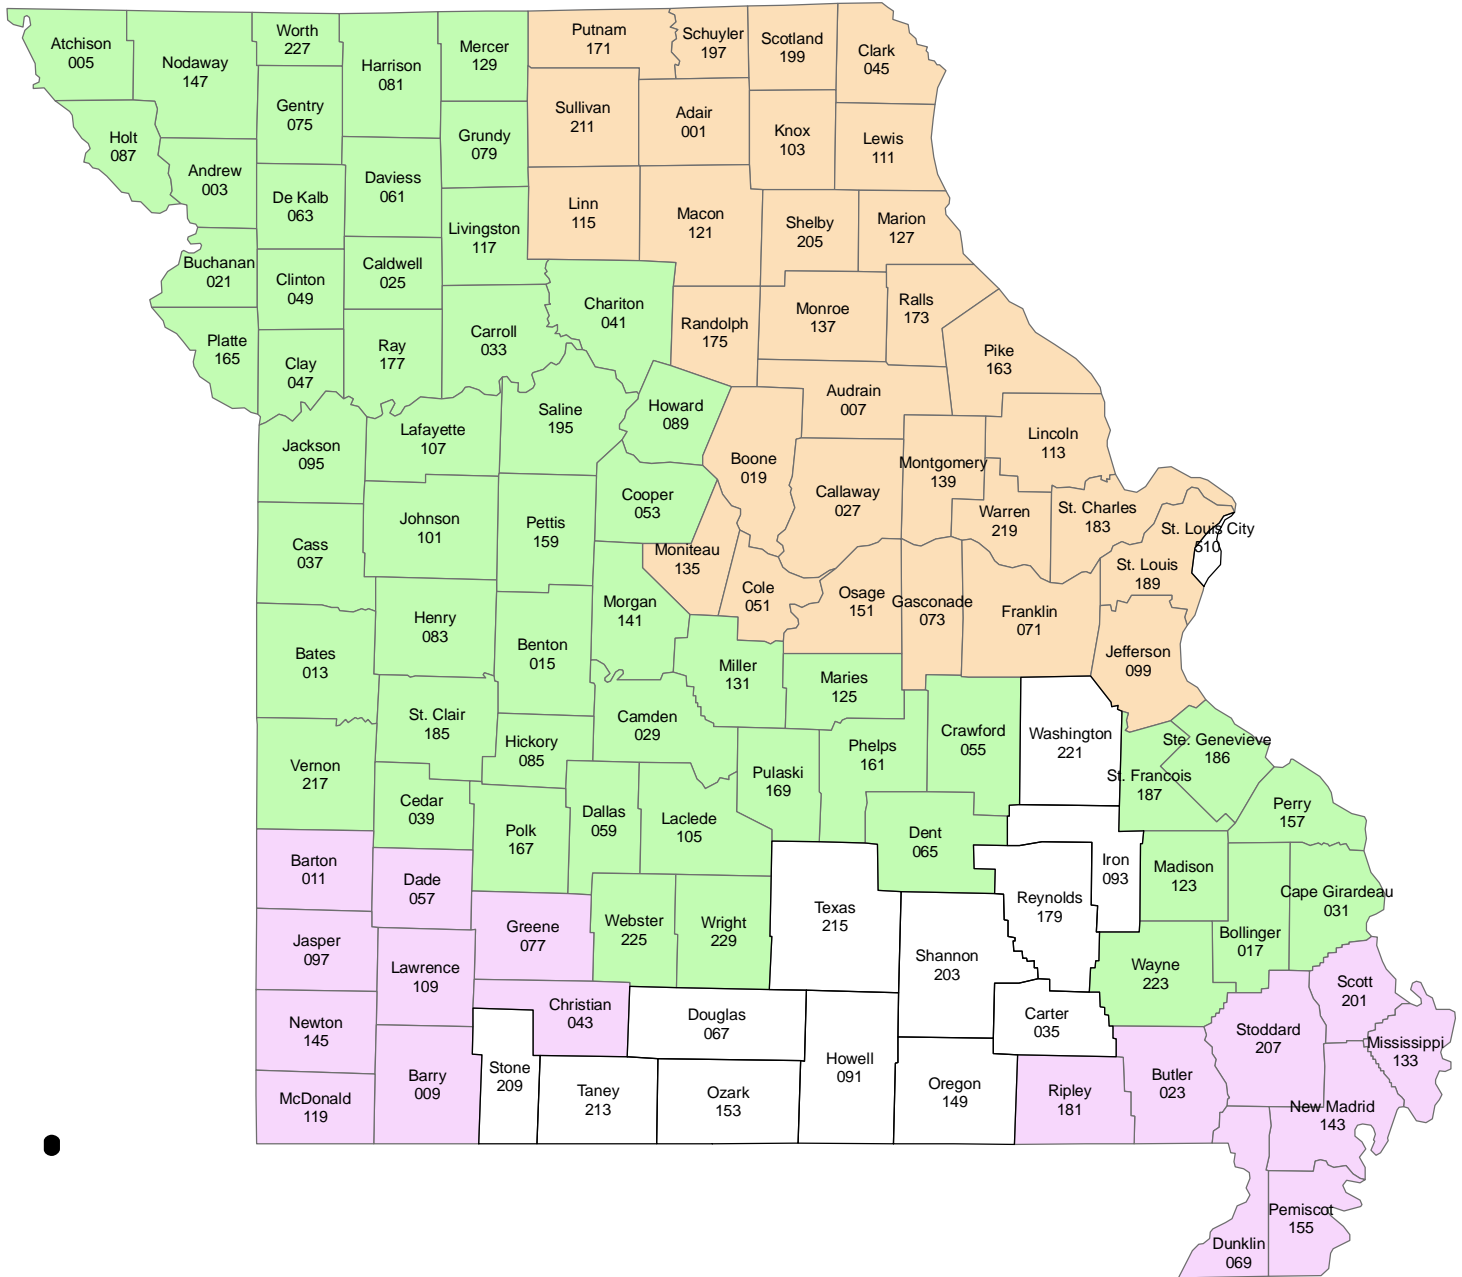

# Missouri - Corn

## 2010 Crop Year Final Planting Dates

May 31, 2010

May 25, 2010

May 10, 2010

USDA/Risk Management Agency  
 Topeka Regional Office  
 Telephone: (785) 228-5512  
 November 2009

Note: This is not an official document. The 2010 actuarial documents are the official documents.