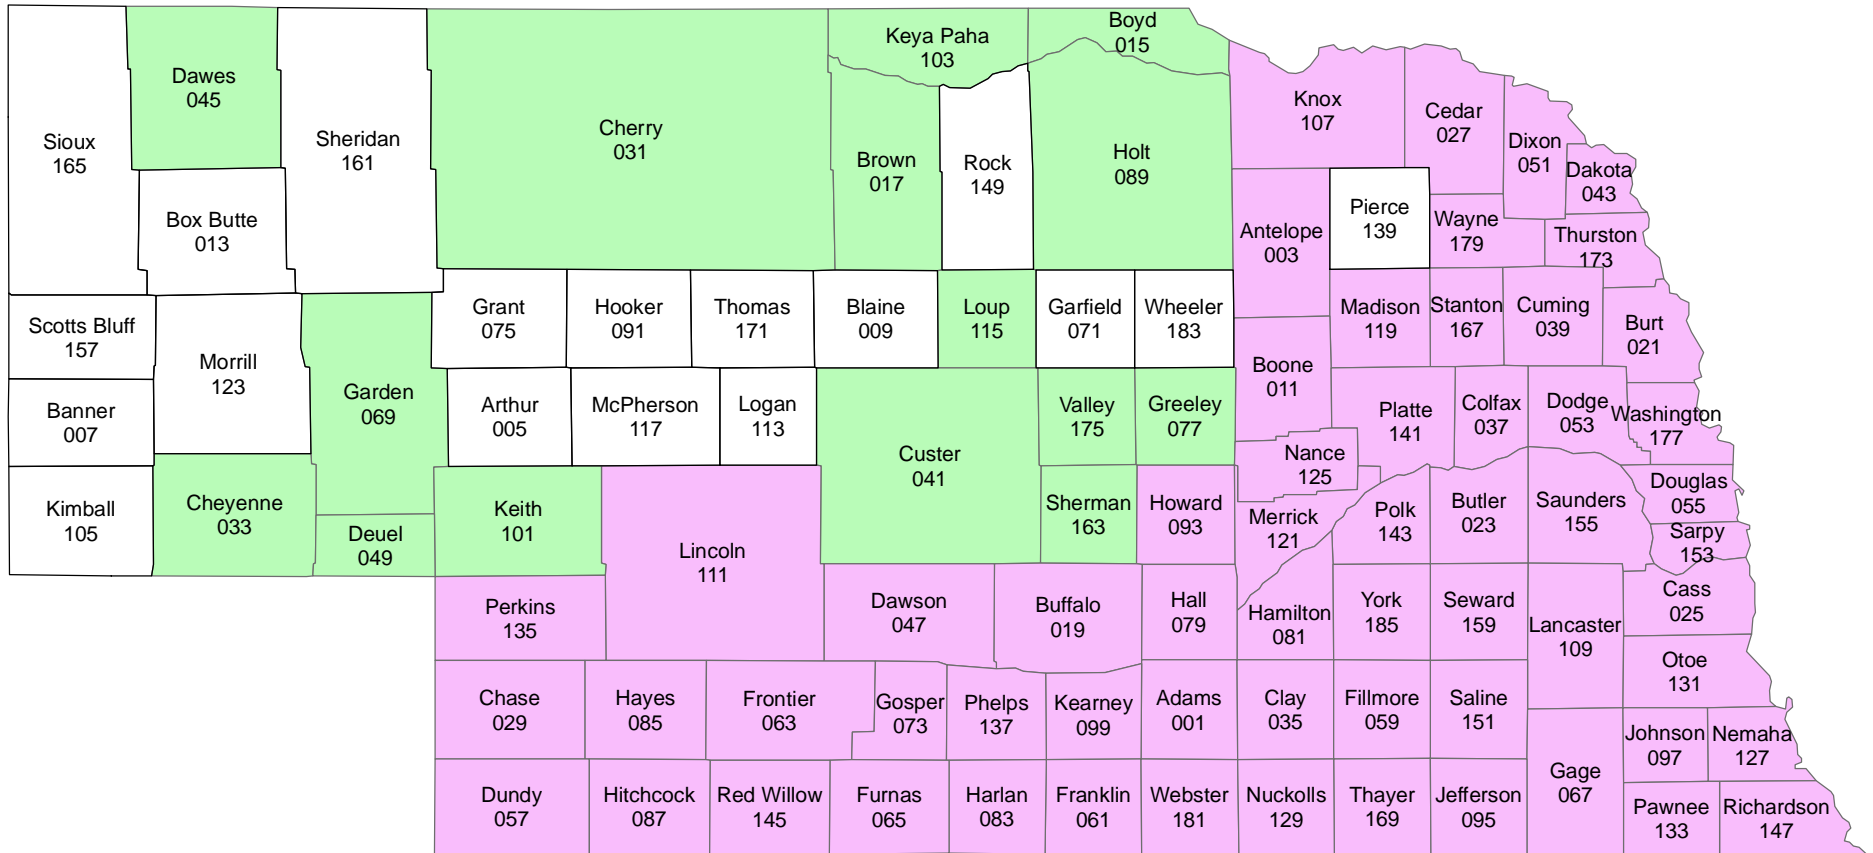

# Nebraska - Grain Sorghum 2010 Crop Year Final Planting Dates

June 05, 2010

June 15, 2010

Note: This is not an official document. The 2010 actuarial documents are the official documents.