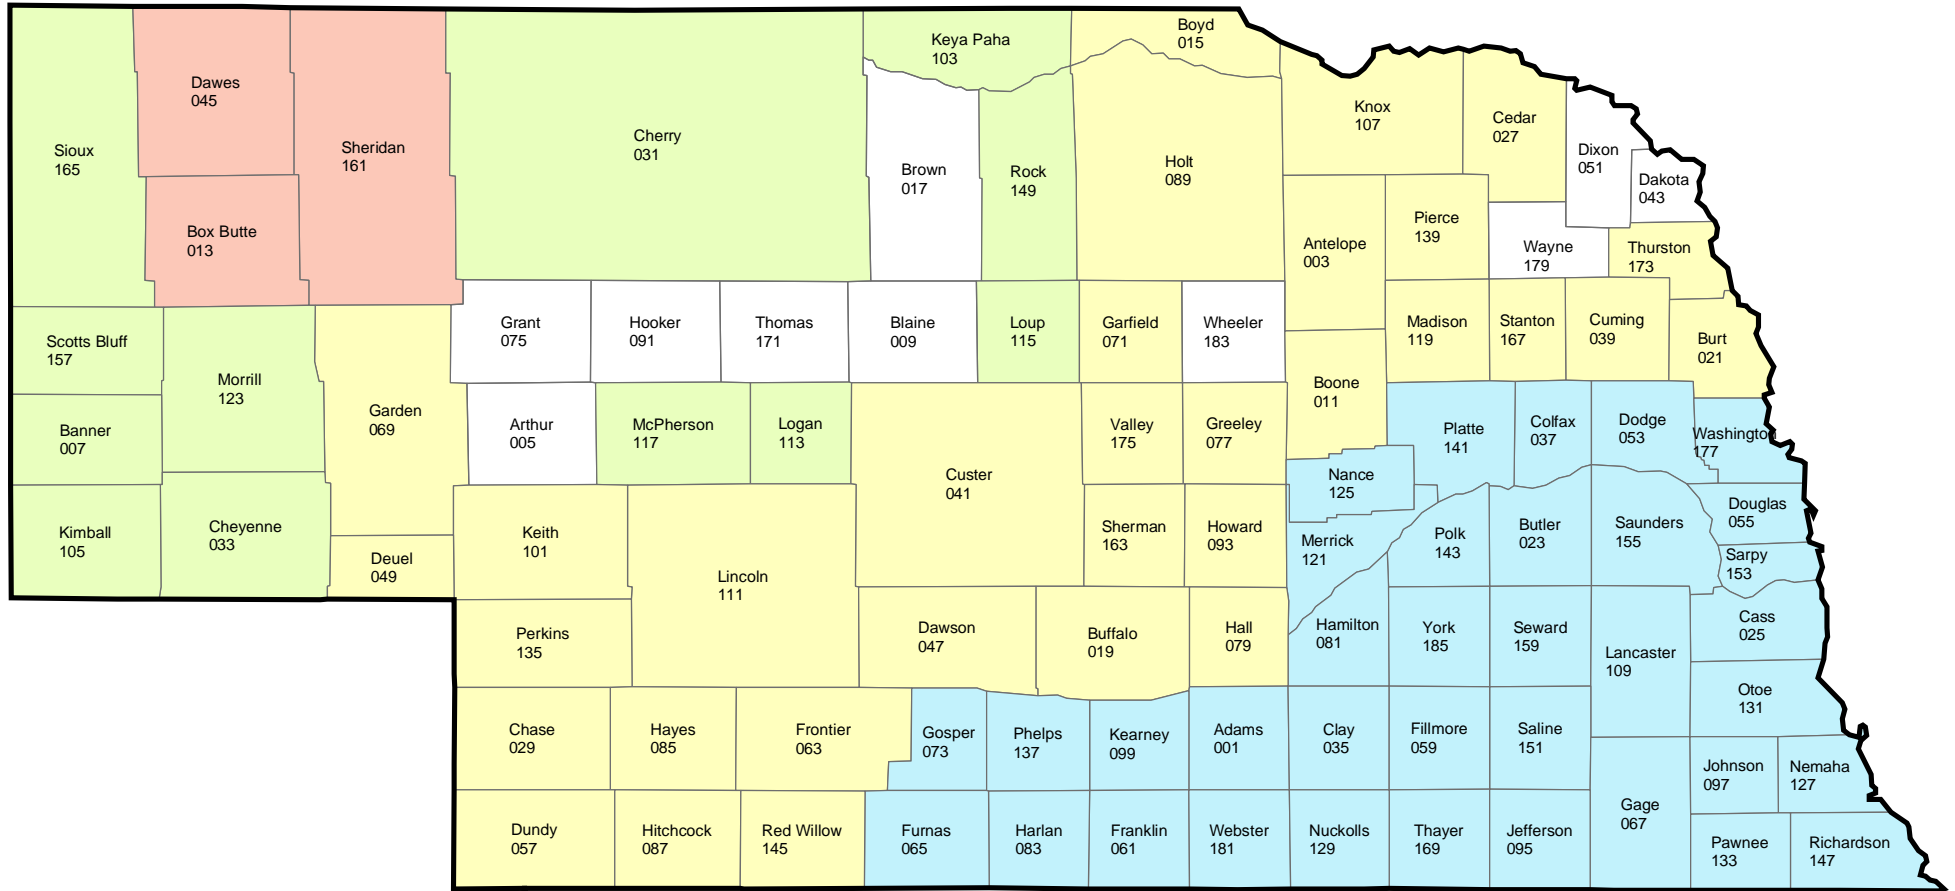

NEBRASKA

2010 Crop Year Final Planting Dates

WHEAT

USDA / Risk Management Agency
 Topeka Regional Office
 Telephone: (785) 228-5512
 October 2009

Note: This is not an official document. The 2010 actuarial documents are the official documents.