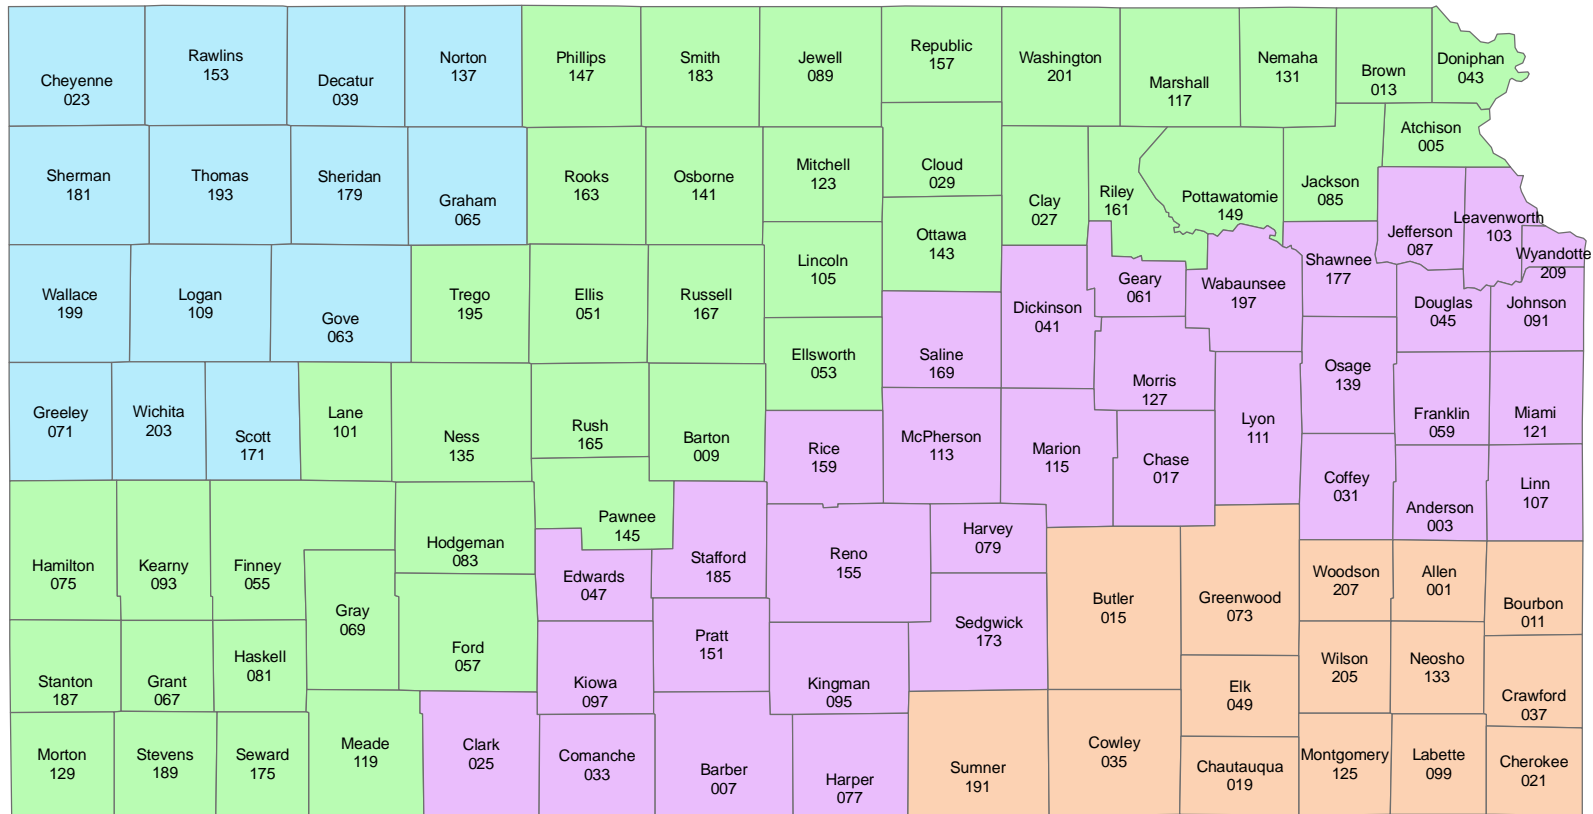

# Kansas - Corn

## 2010 Crop Year Initial Planting Dates

Note: This is not an official document. The 2010 actuarial documents are the official documents.

USDA/Risk Management Agency  
Topeka Regional Office  
Telephone: (785) 228-5512  
November 2009