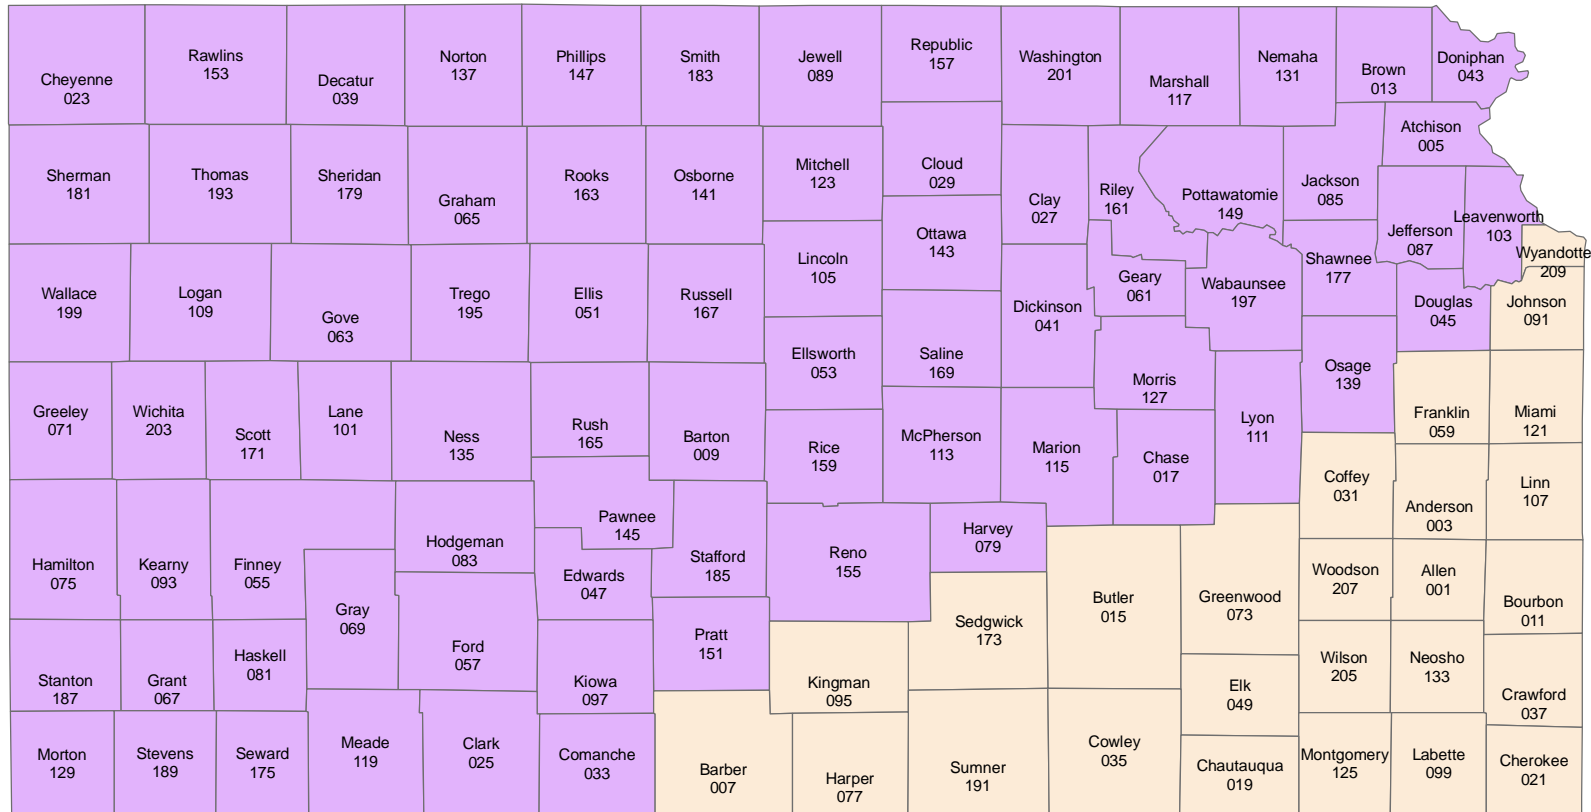

# Kansas - Soybeans 2010 Crop Year Initial Planting Dates

April 26, 2010

April 15, 2010

Note: This is not an official document. The 2010 actuarial documents are the official documents.