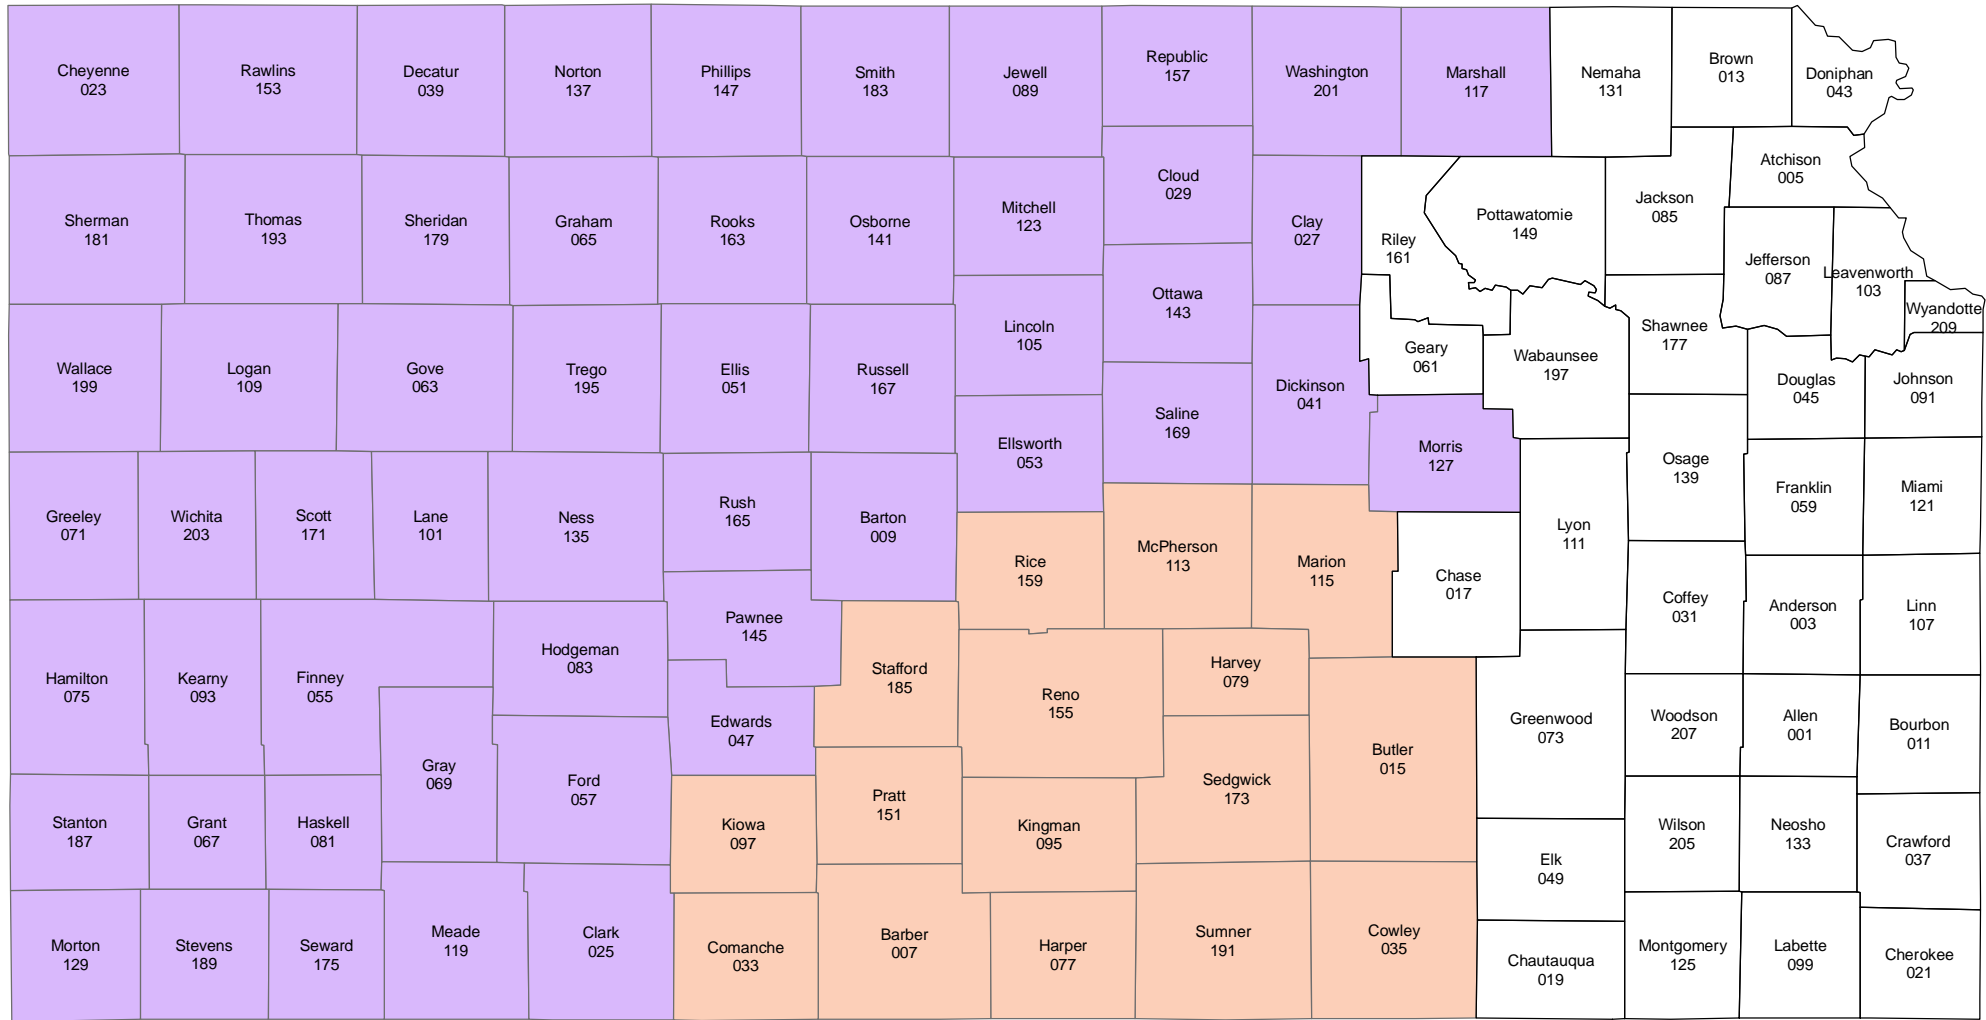

Kansas - Sunflowers

2010 Crop Year Initial Planting Dates

April 25, 2010

April 20, 2010

Note: This is not an official document. The 2010 actuarial documents are the official documents.

USDA/Risk Management Agency
Topeka Regional Office
Telephone: (785) 228-5512
November 2009