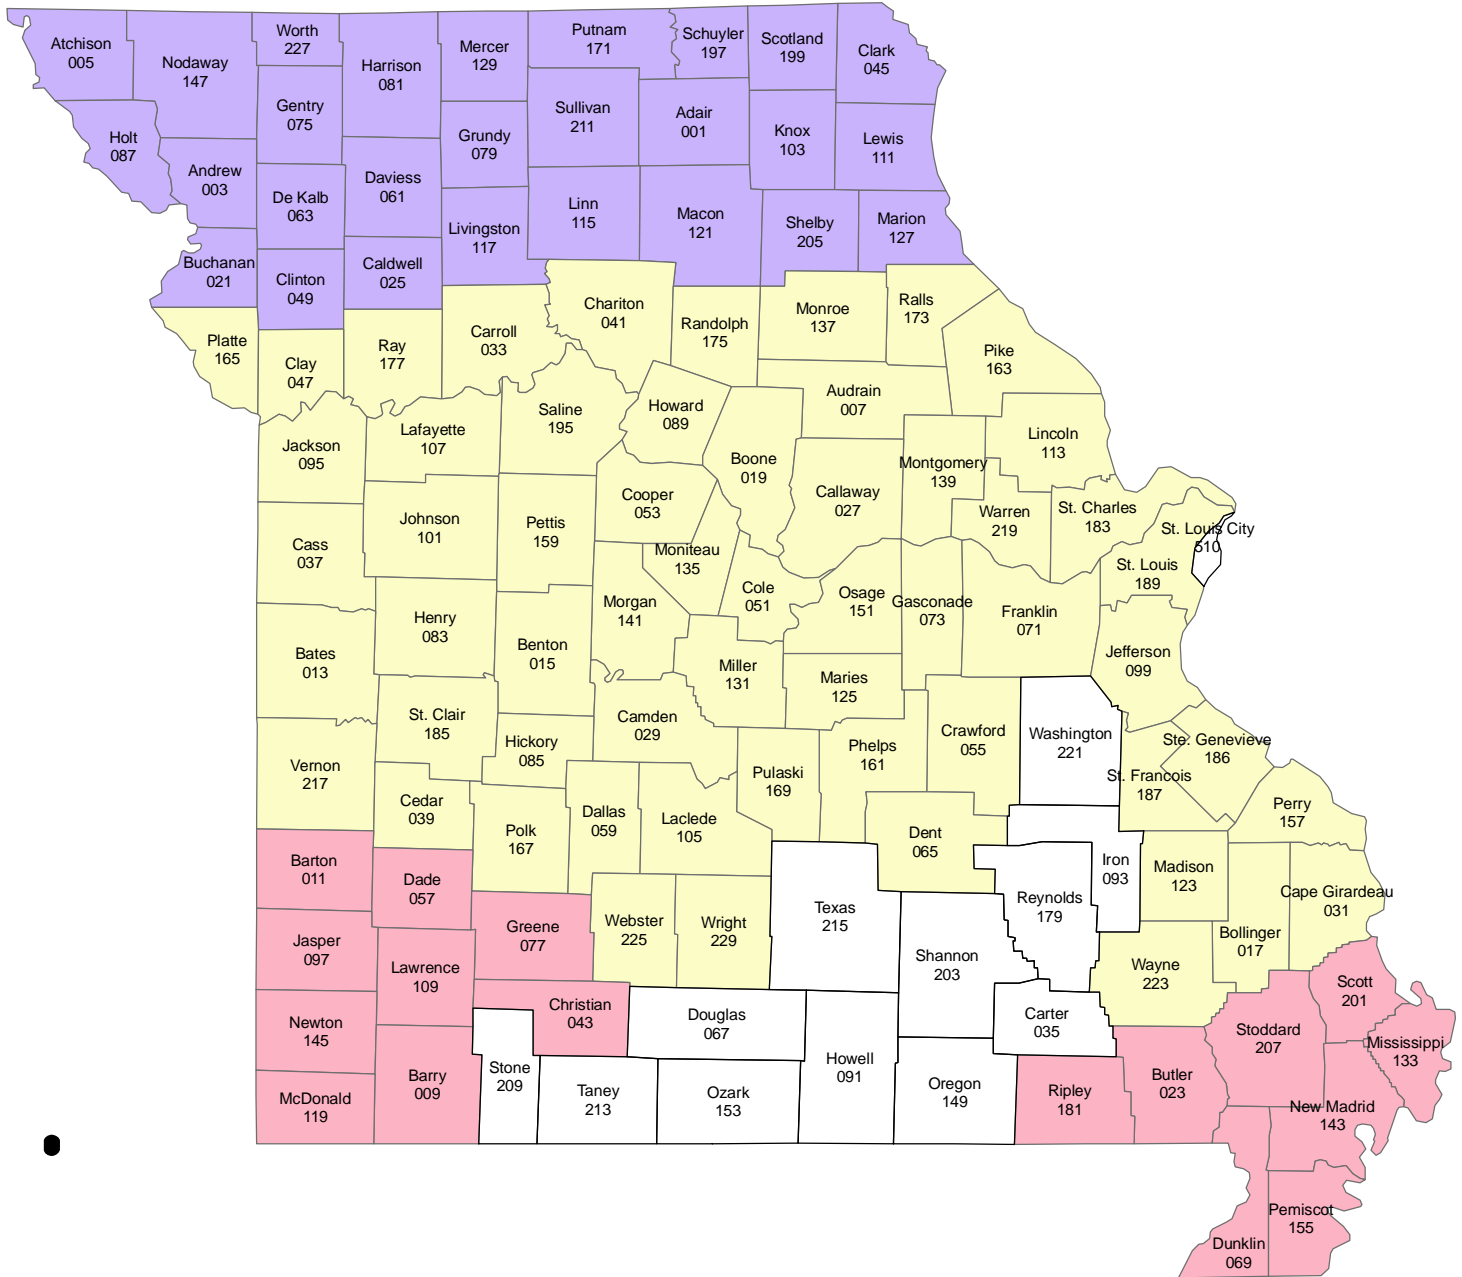

Missouri - Corn

2010 Crop Year Initial Planting Dates

April 05, 2010

April 01, 2010

March 20, 2010

USDA/Risk Management Agency
 Topeka Regional Office
 Telephone: (785) 228-5512
 November 2009

Note: This is not an official document. The 2010 actuarial documents are the official documents.