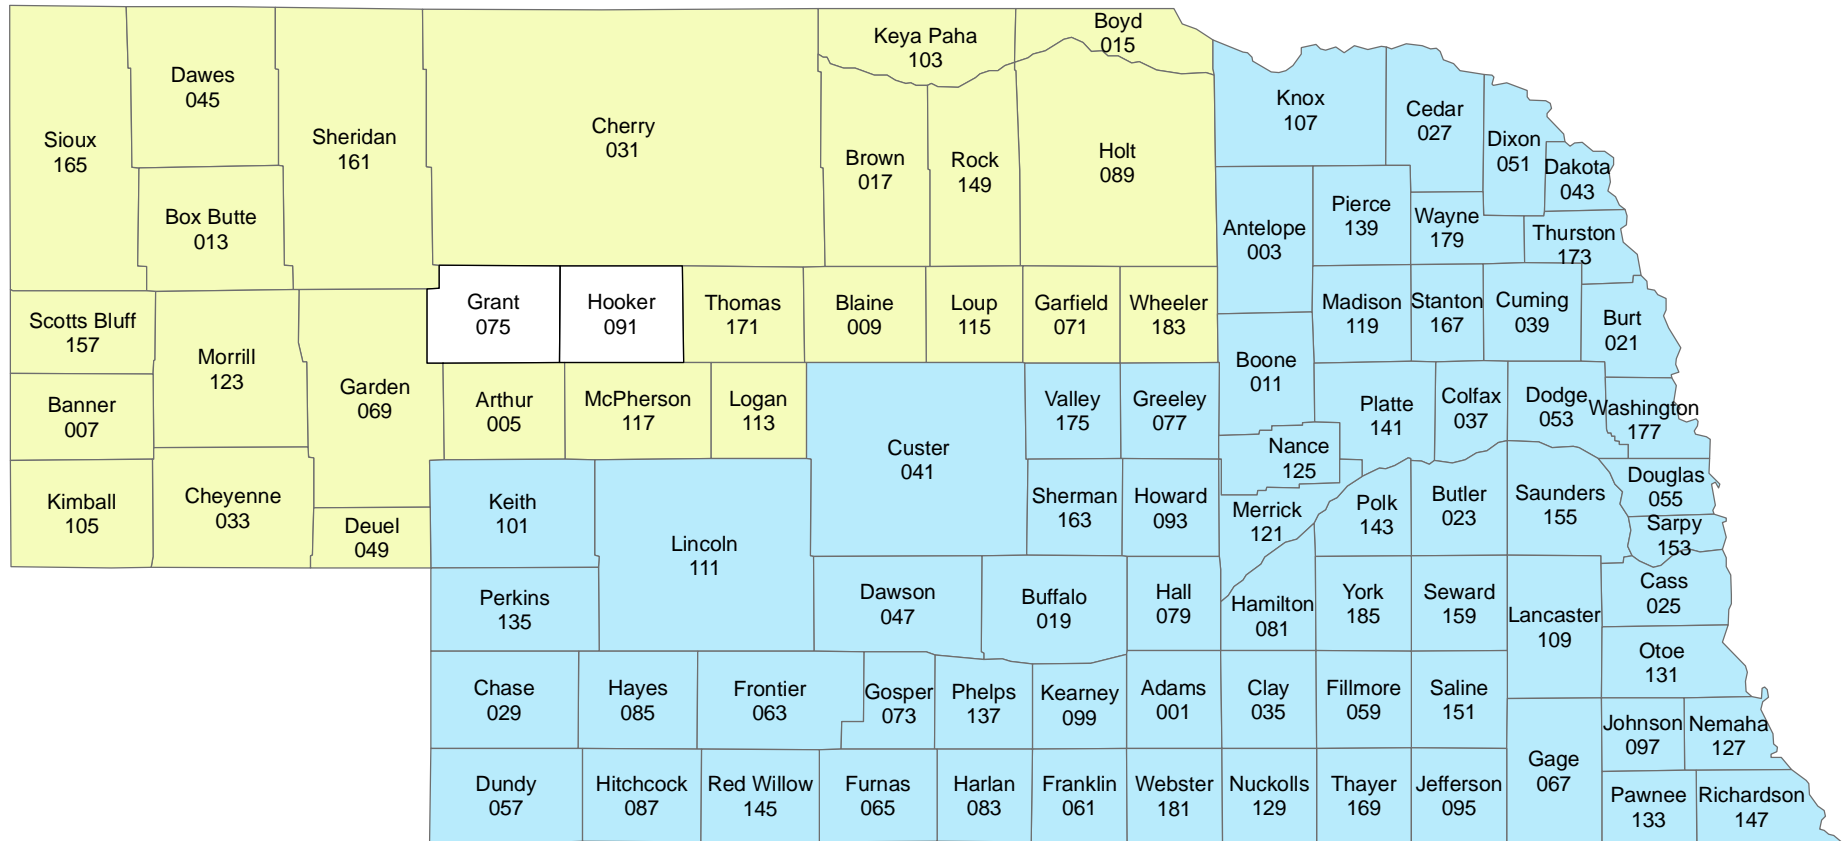

Nebraska - Corn 2010 Crop Year Initial Planting Dates

April 15, 2010

April 10, 2010

Note: This is not an official document. The 2010 actuarial documents are the official documents.