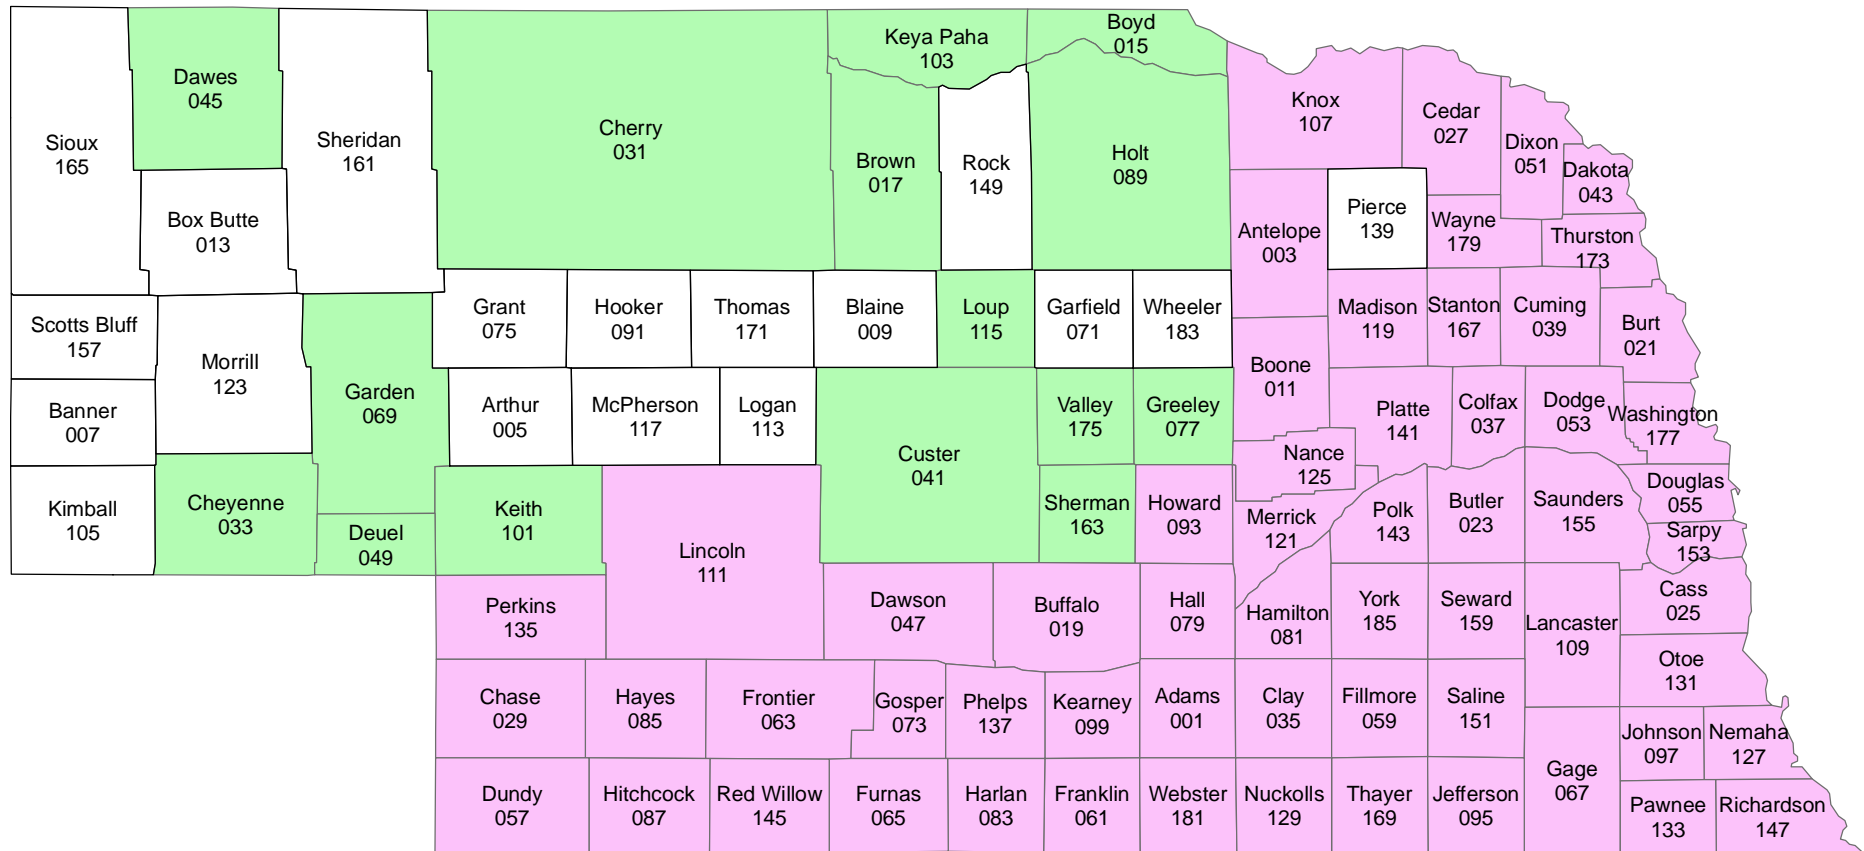

Nebraska - Grain Sorghum 2010 Crop Year Initial Planting Dates

May 06, 2010

April 16, 2010

Note: This is not an official document. The 2010 actuarial documents are the official documents.