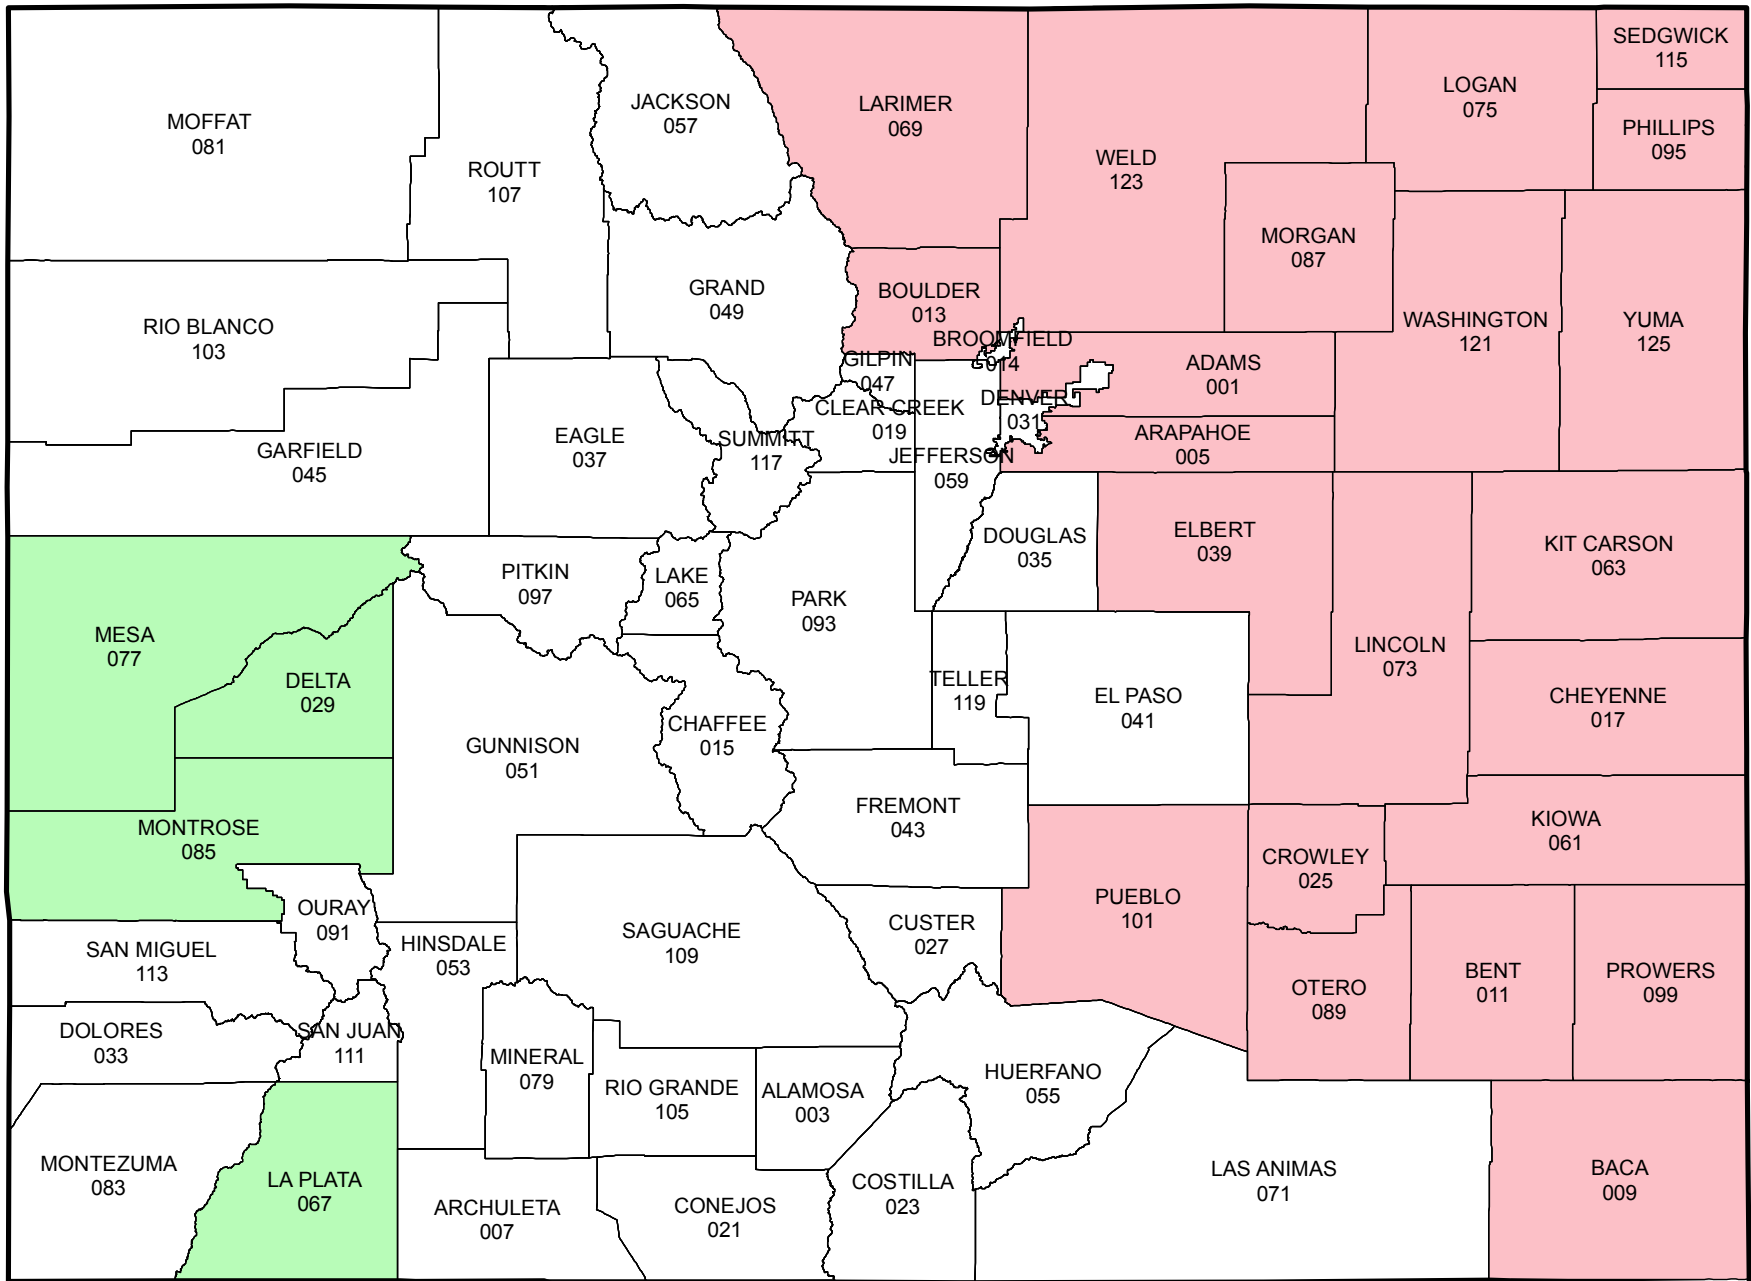

COLORADO - Corn

2011 Crop Year Final Planting Dates

June 15, 2011

May 25, 2011

USDA / Risk Management Agency
Topeka Regional Office
(785) 228-5512
December 2010

Note: This is not an official document. The 2011 actuarial documents are the official documents.