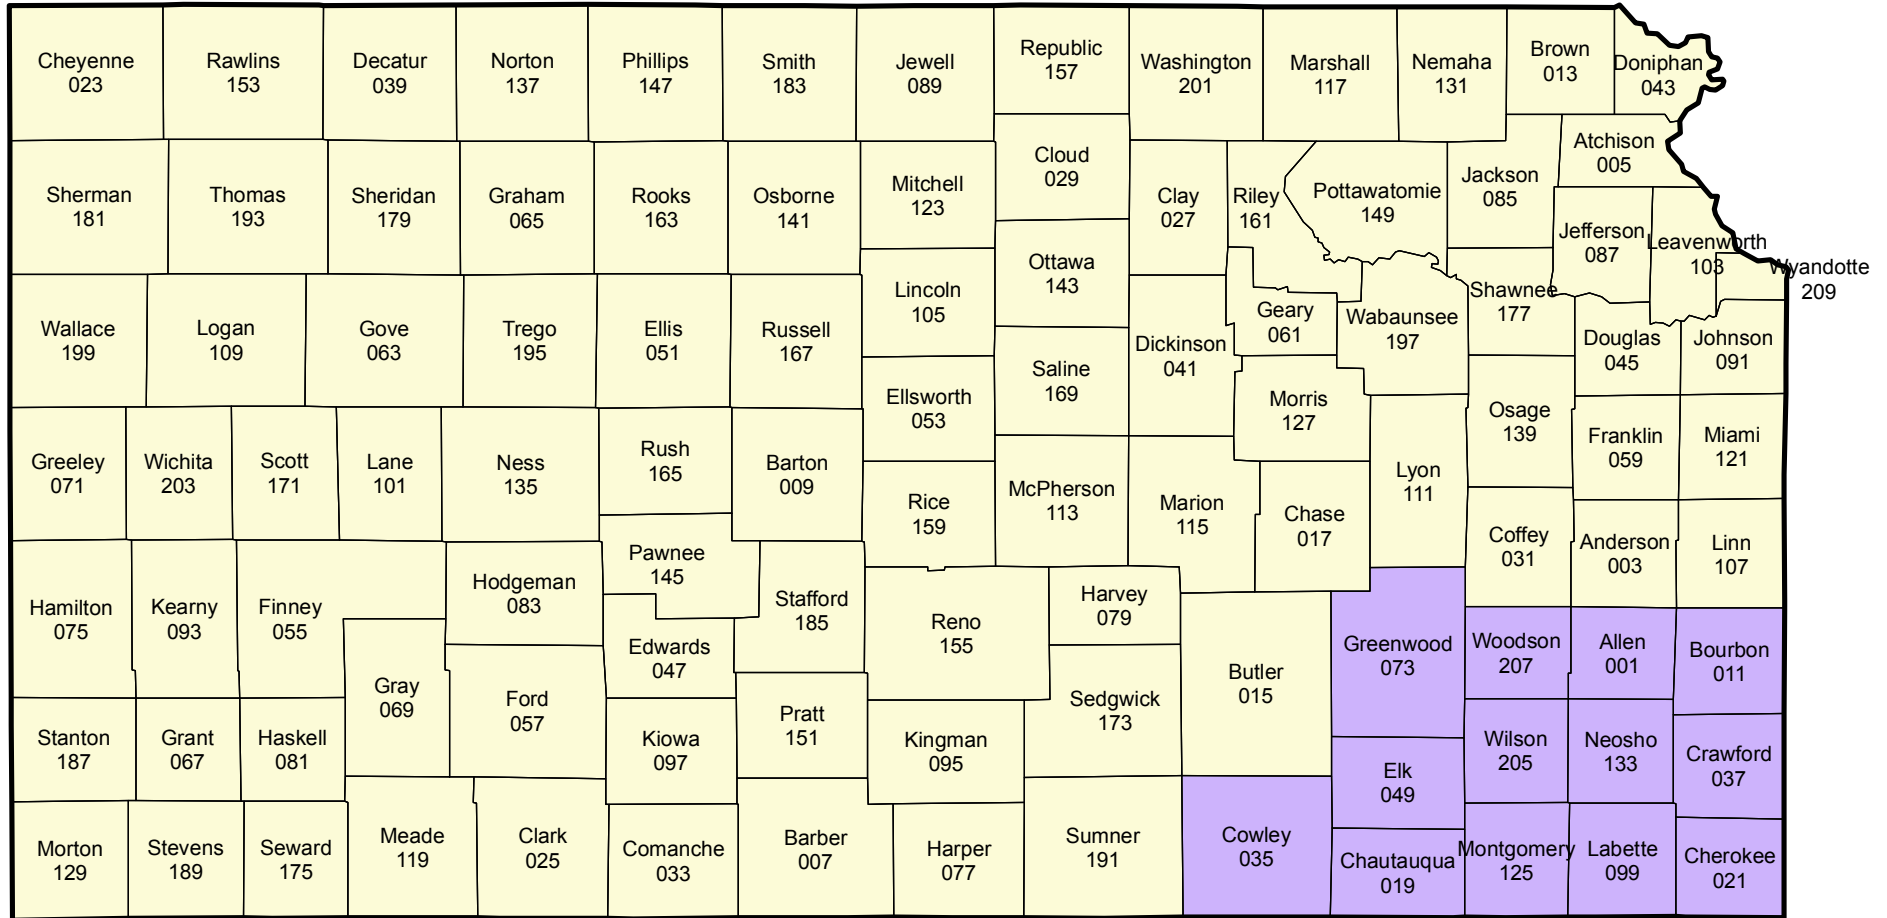

KANSAS - Corn

2011 Crop Year Final Planting Dates

May 25, 2011

May 15, 2011

USDA / Risk Management Agency
Topeka Regional Office
(785) 228-5512
December 2010