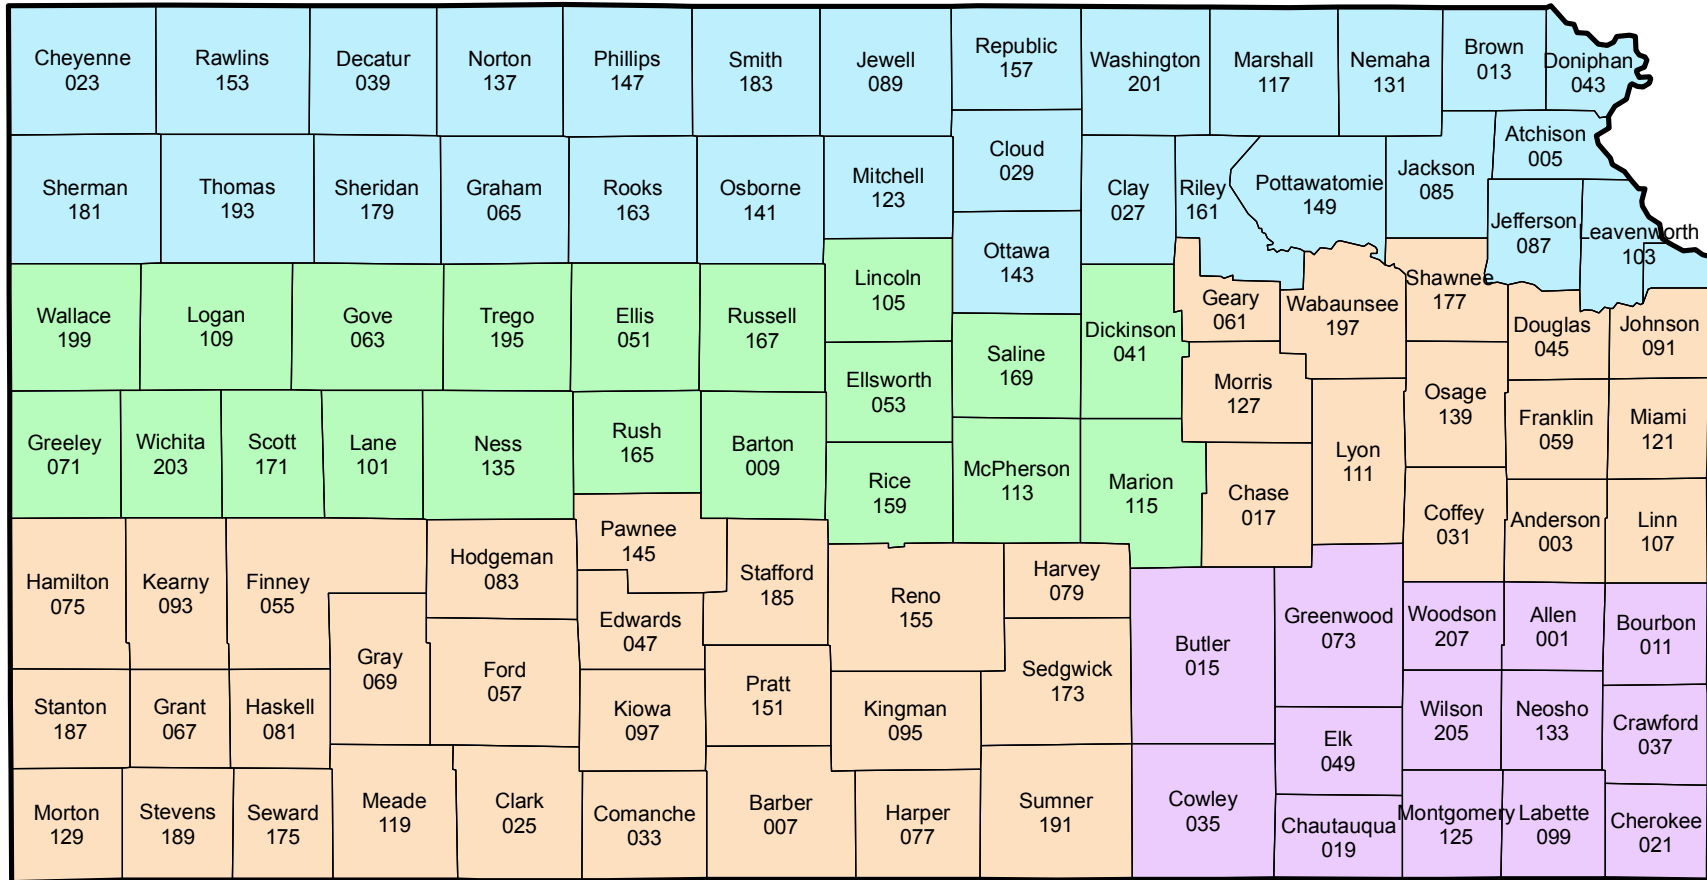

# KANSAS - Soybeans

## Crop Year 2011 Final Planting Dates

Note: This is not an official document. The 2011 actuarial documents are the official documents.

USDA / Risk Management Agency  
 Topeka Regional Office  
 (785) 228-5512