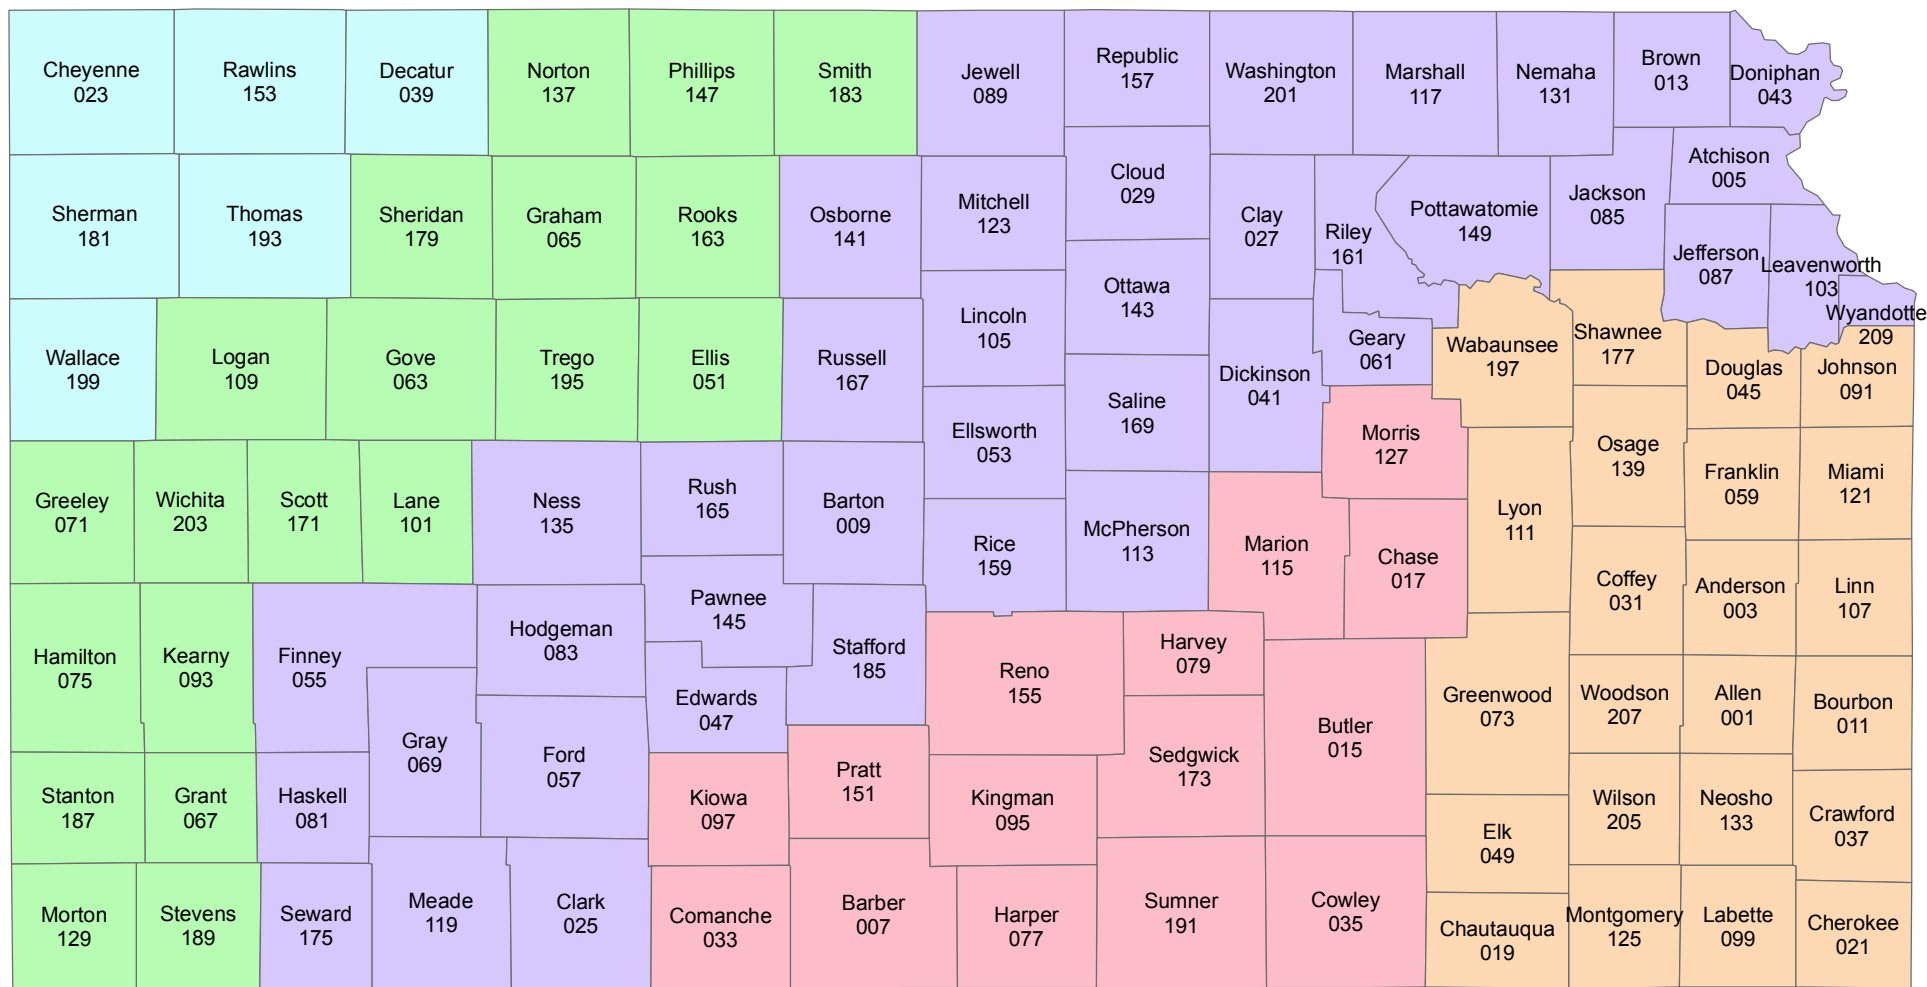

Kansas - WHEAT

2011 Crop Year Final Planting Dates

USDA/Risk Management Agency
 Topeka Regional Office
 Telephone: (785) 228-5512
 September 2010

Note: This is not an official document. The 2011 actuarial documents are the official documents.