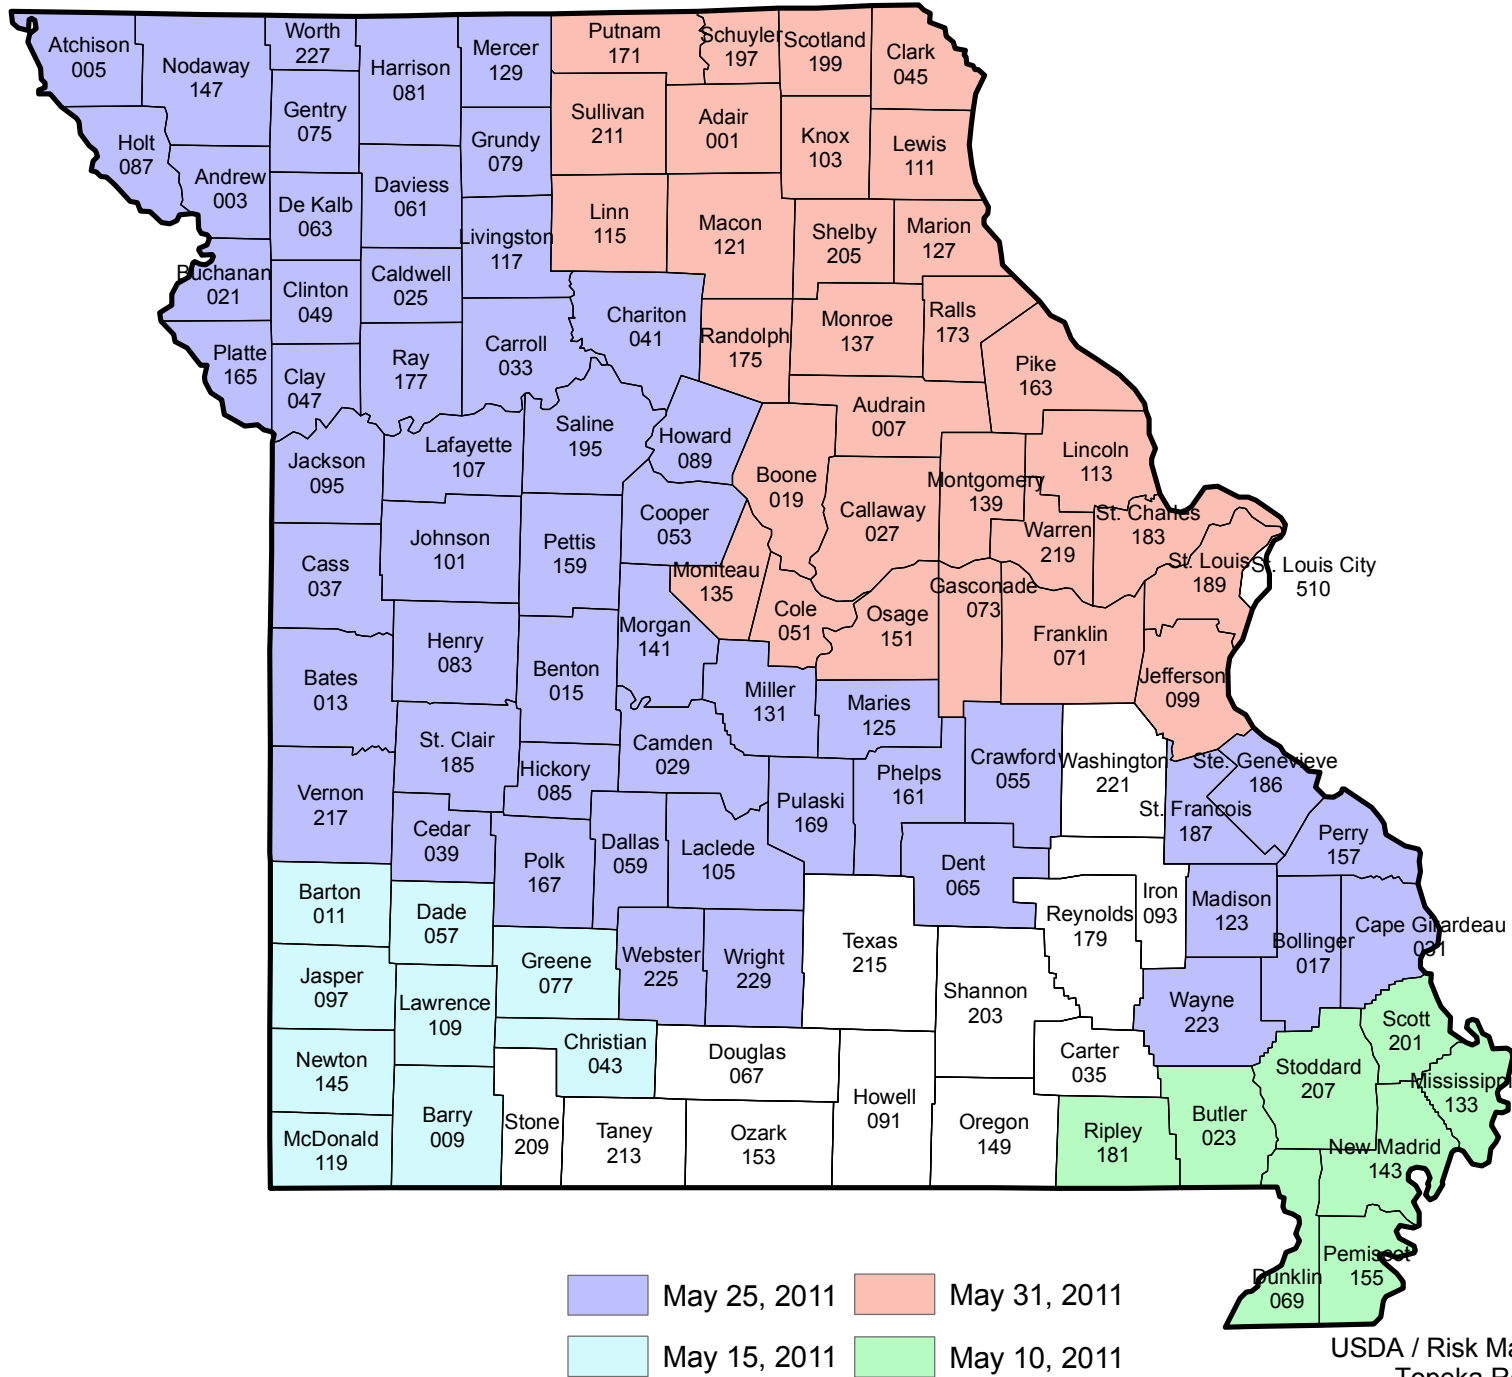

MISSOURI -Corn

2011 Crop Year Final Planting Dates

USDA / Risk Management Agency
 Topeka Regional Office
 (785) 228-5512
 December 2010

Note: This is not an official document. The 2011 actuarial documents are the official documents.