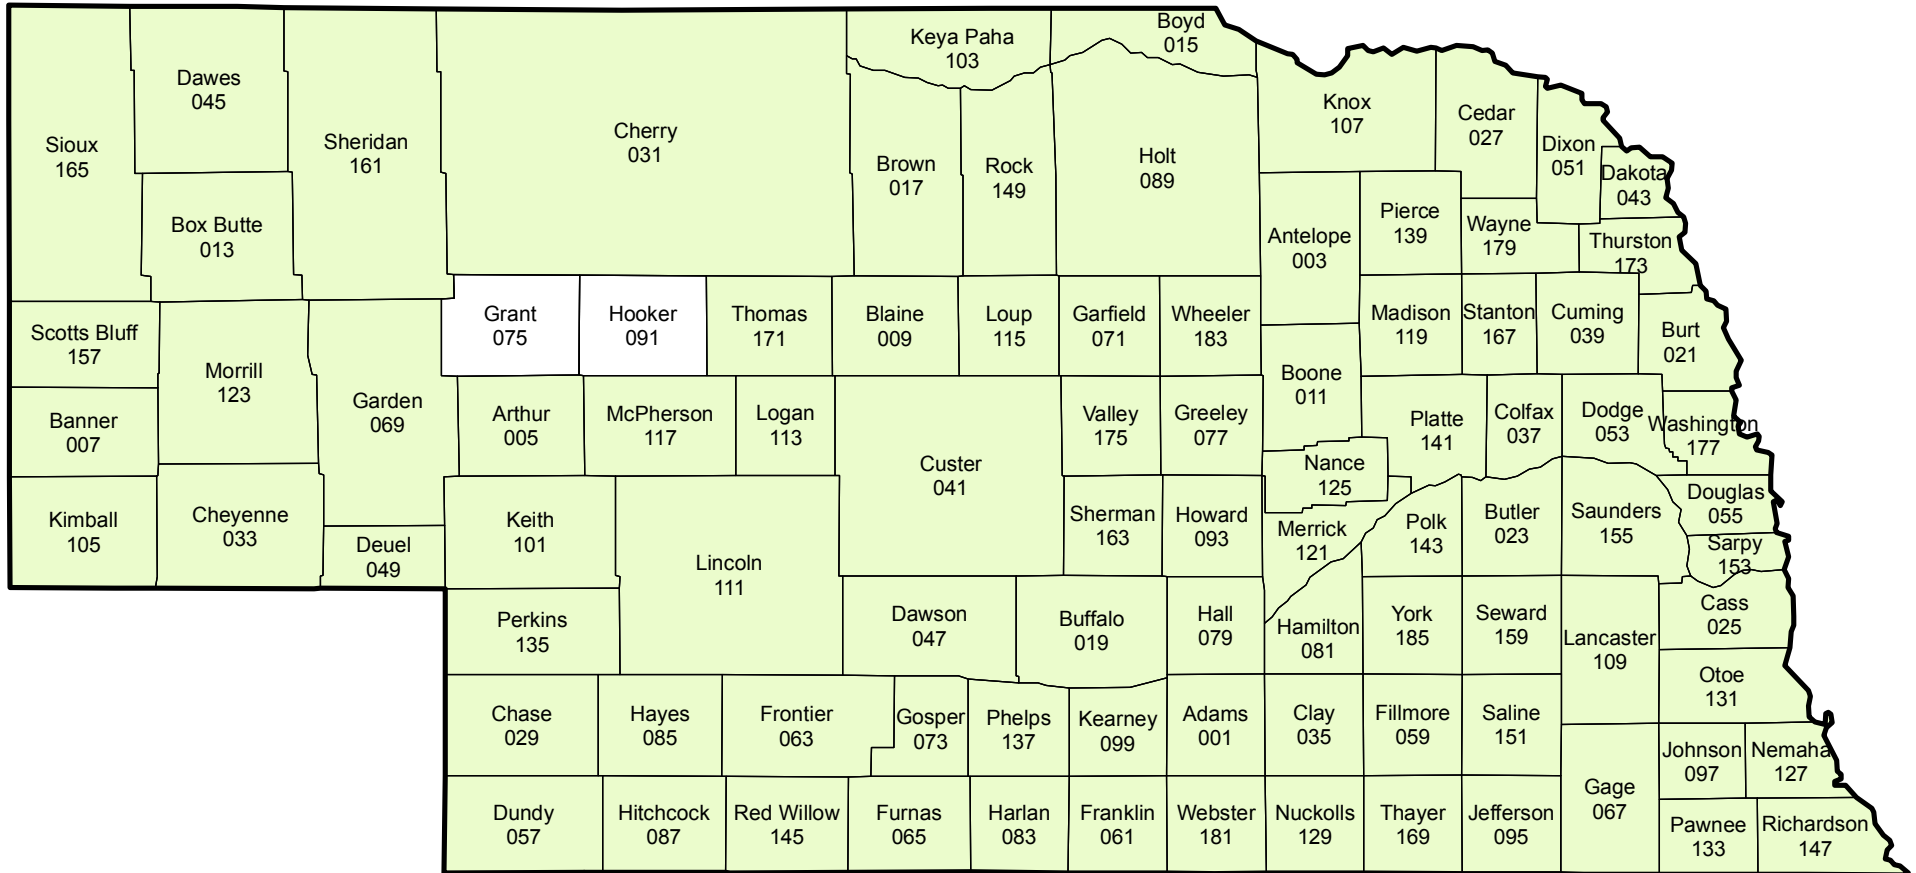

NEBRASKA - Corn

2011 Crop Year Final Planting Dates

May 25, 2011

USDA / Risk Management Agency
 Topeka Regional Office
 (785) 228-5512
 December 2010