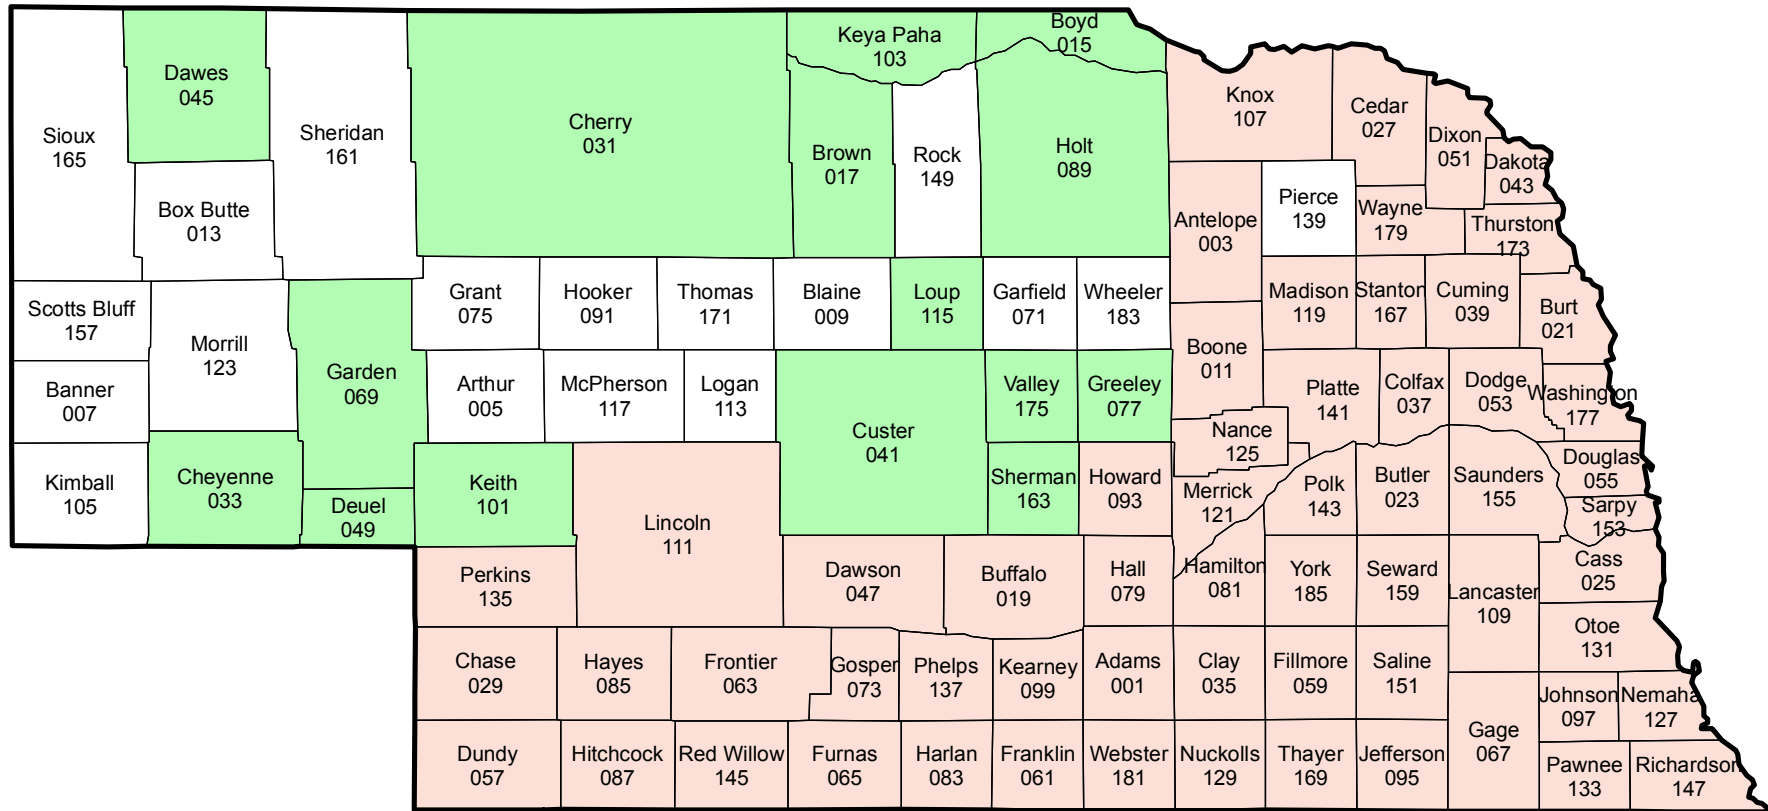

NEBRASKA - Grain Sorghum

Crop Year 2011 Final Planting Dates

June 5, 2011
 June 15, 2011

USDA / Risk Management Agency
 Topeka Regional Office
 (785) 228-5512

Note: This is not an official document. The 2011 actuarial documents are the official documents.