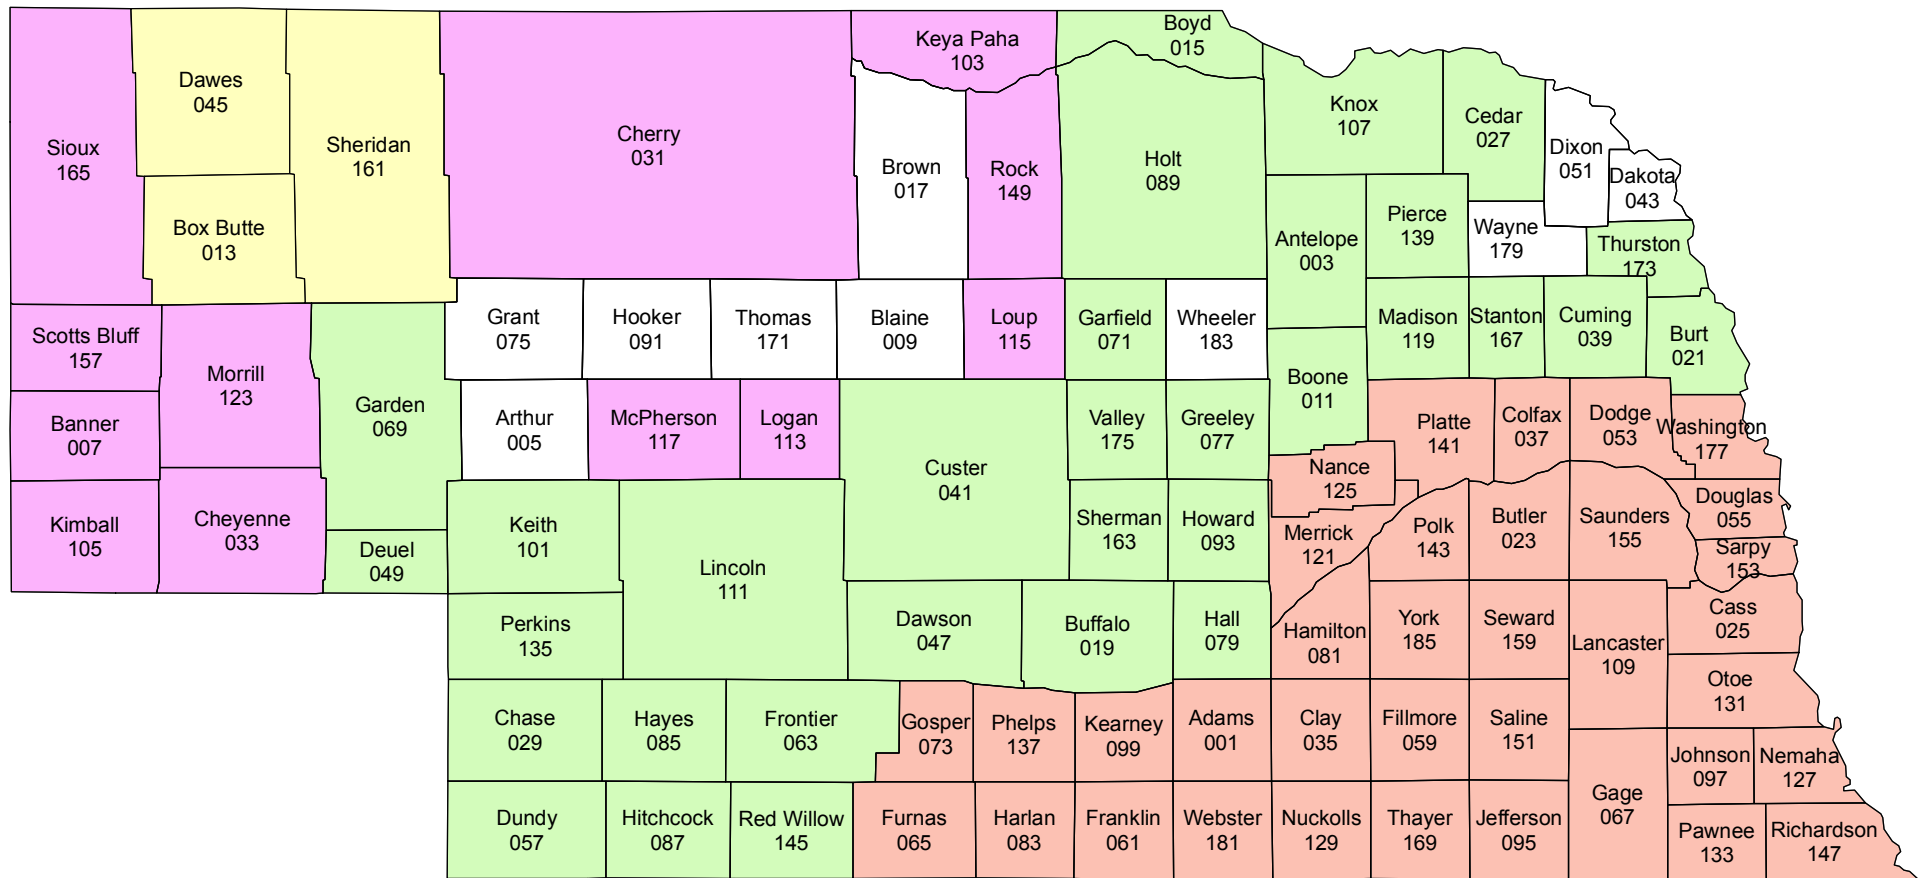

Nebraska

2011 Crop Year Final Planting Dates

WHEAT

October 5, 2010

October 15, 2010

October 5, 2010 / May 5, 2011

October 10, 2010

USDA/Risk Management Agency
Topeka Regional Office
Telephone: (785) 228-5512
September 2010