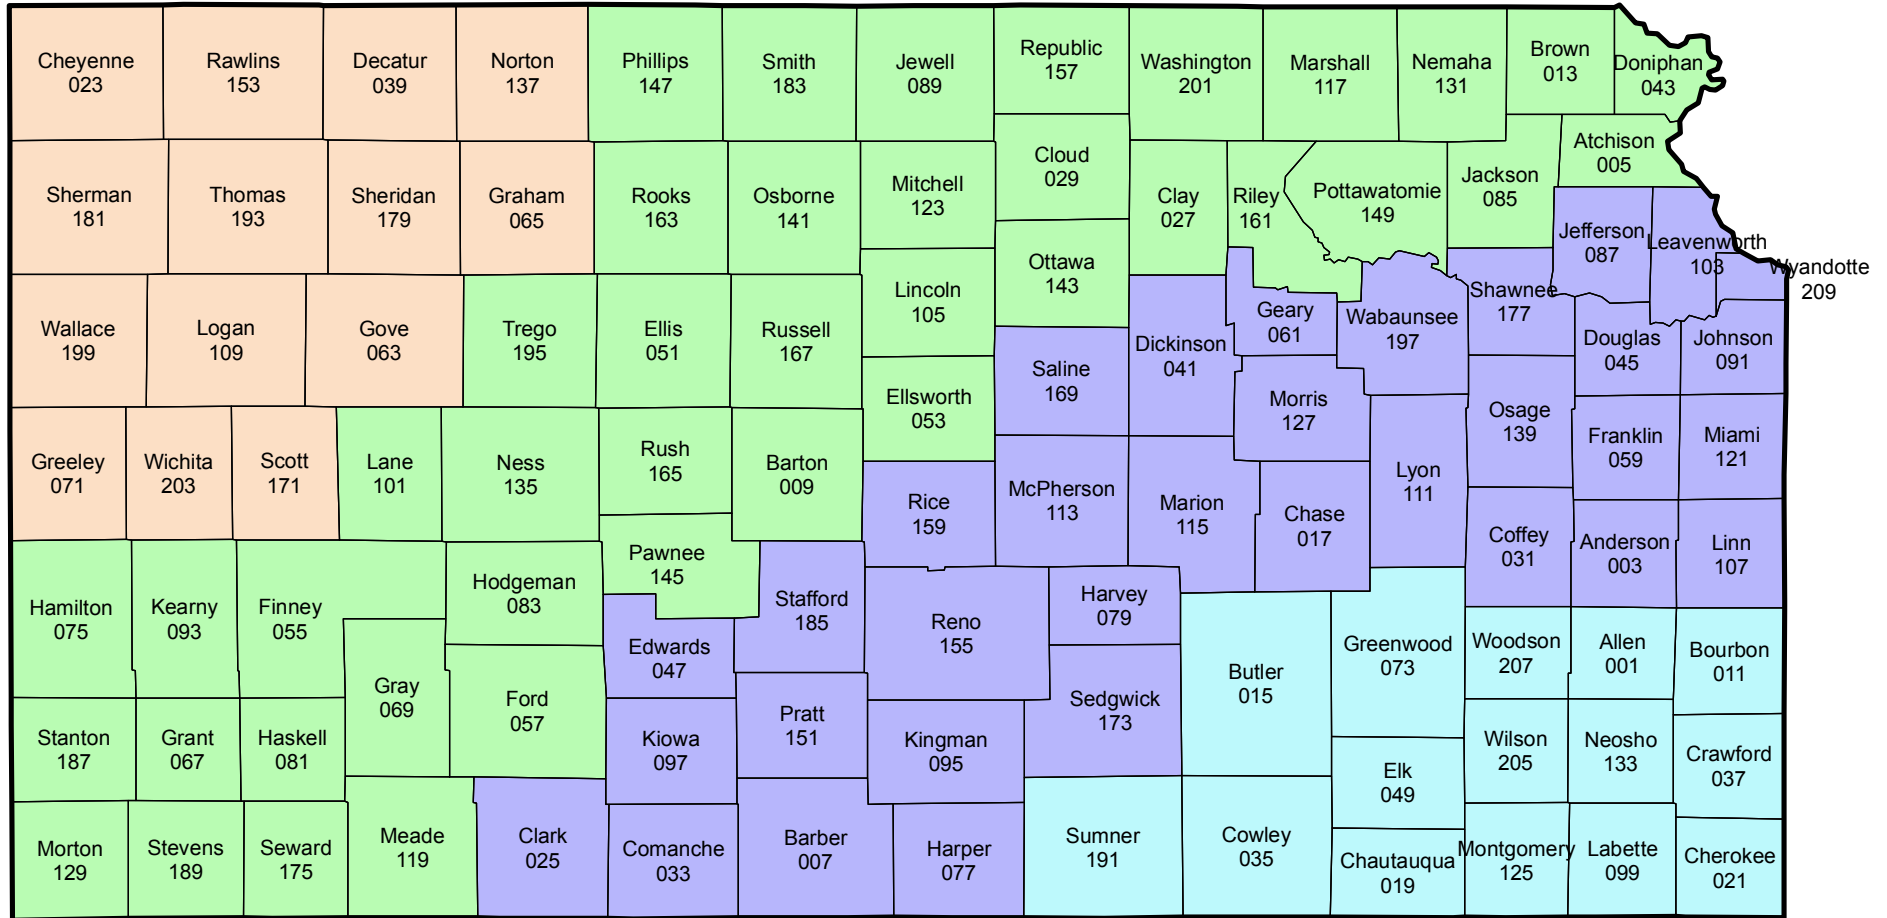

KANSAS - Corn

2011 Crop Year Initial Planting Dates

April 10, 2011
 April 05, 2011
 April 01, 2011
 March 20, 2011

USDA / Risk Management Agency
 Topeka Regional Office
 (785) 228-5512
 December 2010

Note: This is not an official document. The 2011 actuarial documents are the official documents.