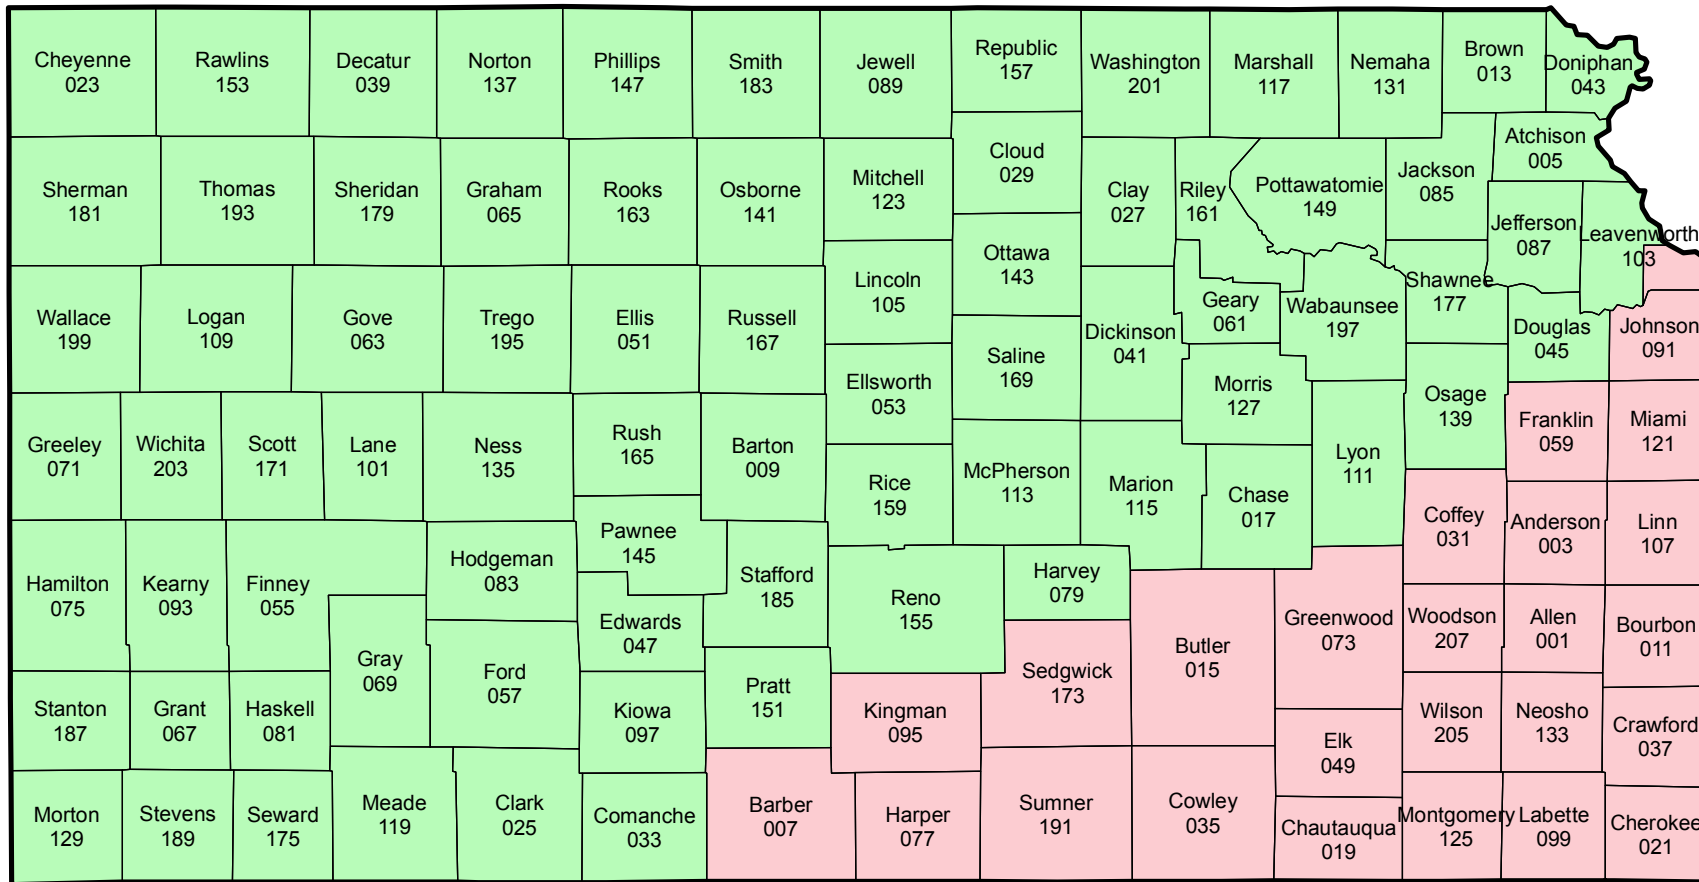

KANSAS - Soybeans

Crop Year 2011 Initial Planting Dates

April 15, 2011
 April 26, 2011

USDA / Risk Management Agency
 Topeka Regional Office
 (785) 228-5512

Note: This is not an official document. The 2011 actuarial documents are the official documents.