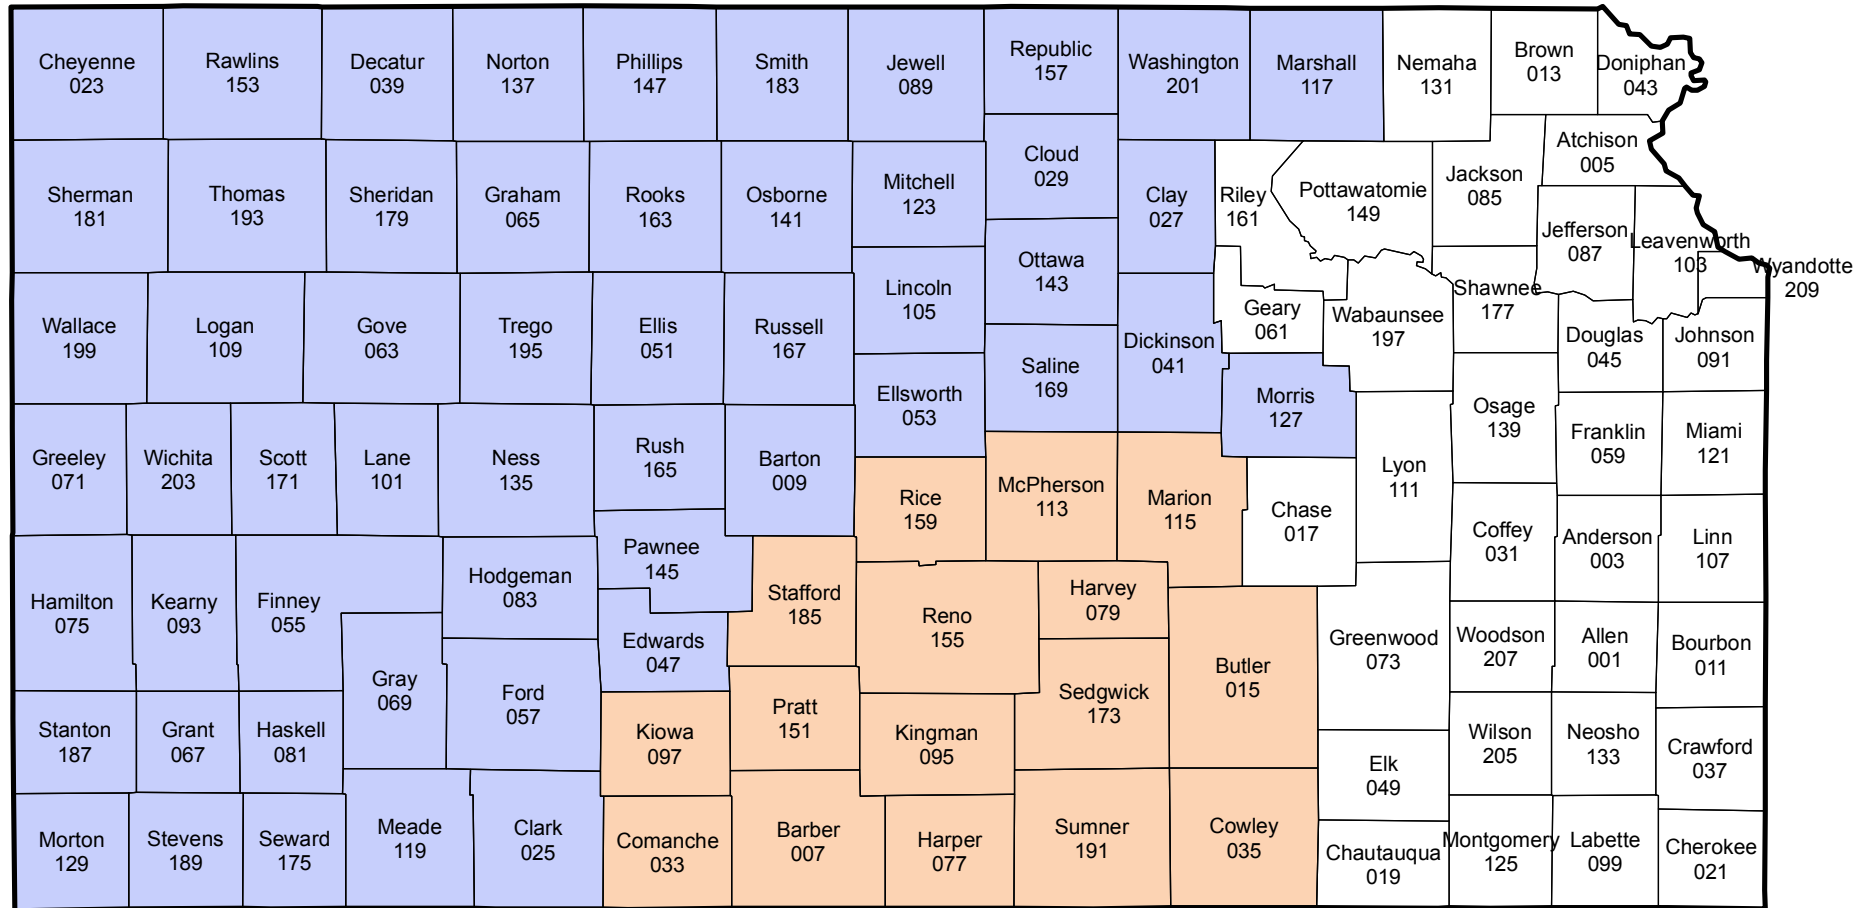

Kansas - Sunflowers

Crop Year 2011 Initial Planting Dates

April 25, 2011
 April 20, 2011

USDA / Risk Management Agency
 Topeka Regional Office
 (785) 228-5512

Note: This is not an official document. The 2011 actuarial documents are the official documents.