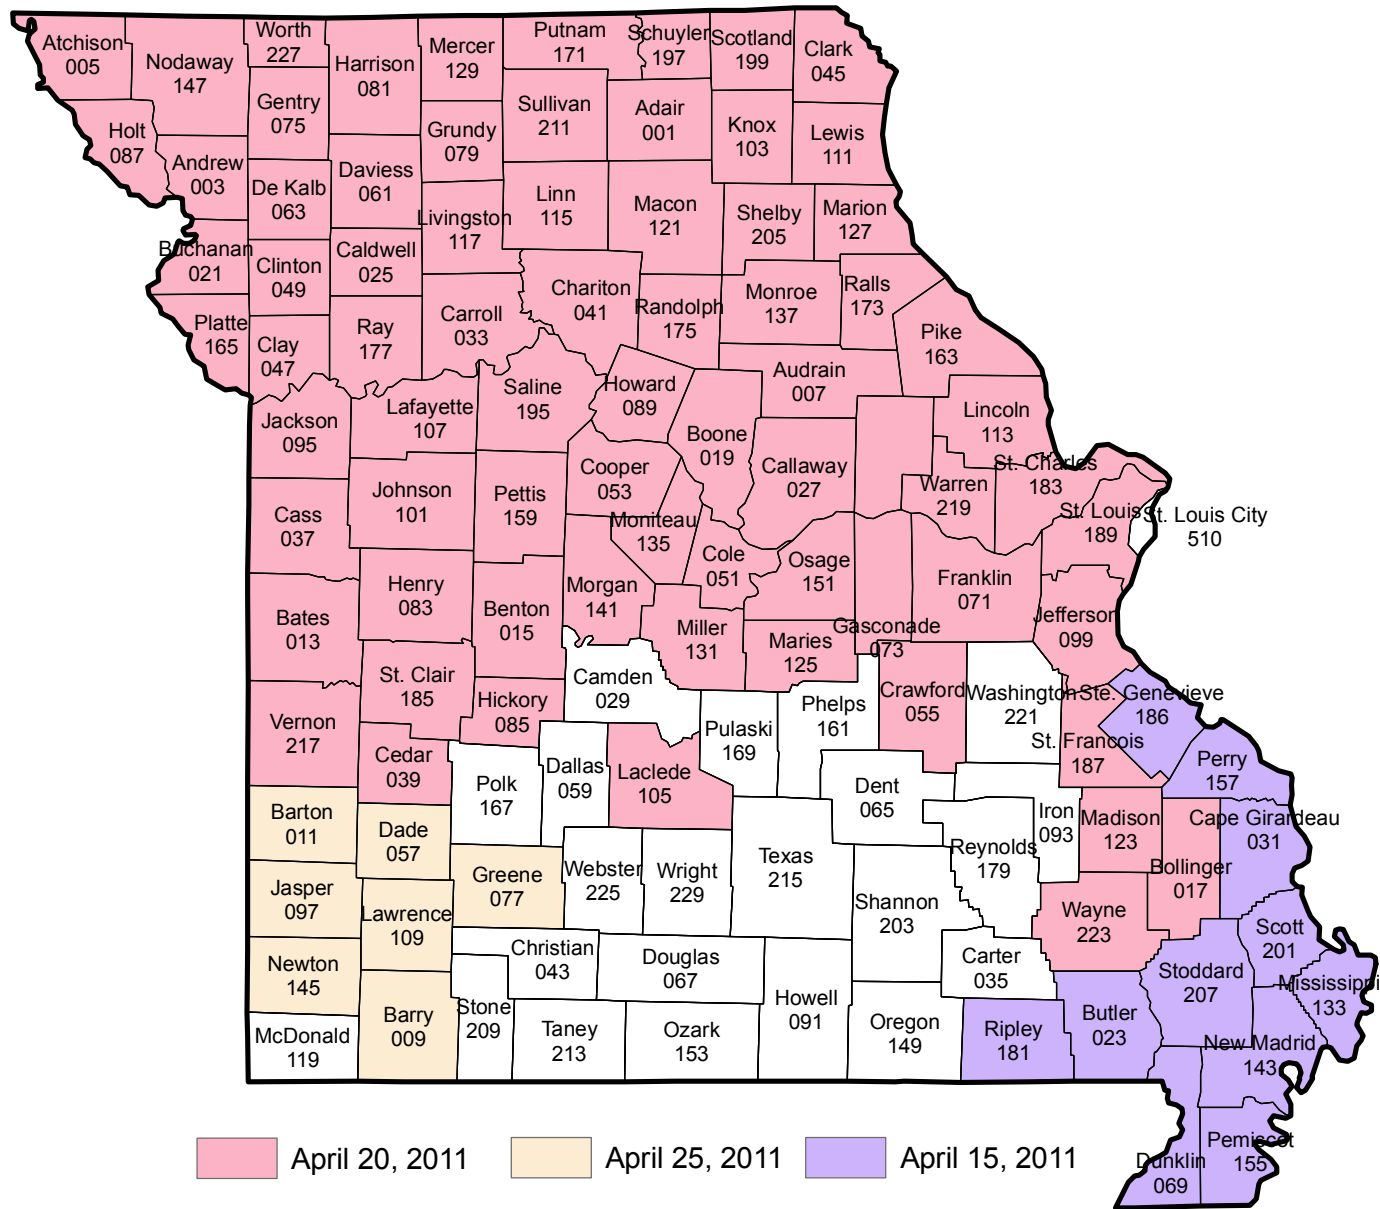

MISSOURI - Soybeans

Crop Year 2011 Initial Planting Dates

USDA / Risk Management Agency
 Topeka Regional Office
 (785) 228-5512

Note: This is not an official document. The 2011 actuarial documents are the official documents.