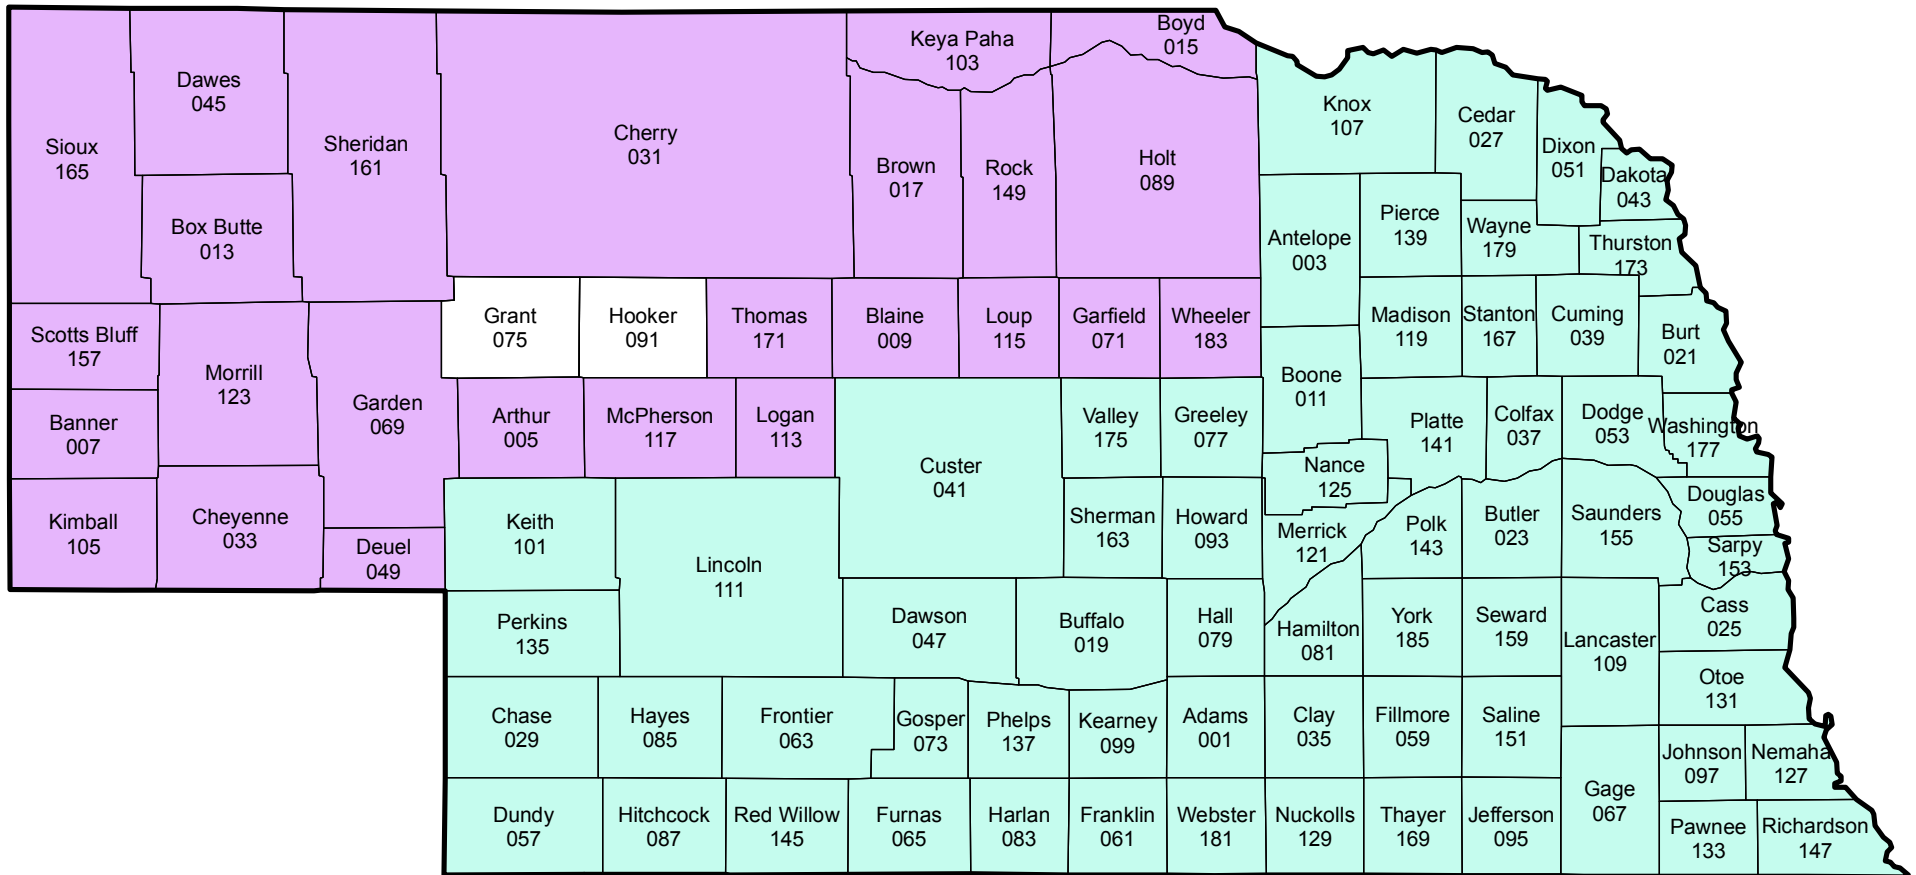

# NEBRASKA - Corn 2011 Crop Year Initial Planting Dates

April 15, 2011

April 10, 2011

USDA / Risk Management Agency  
Topeka Regional Office  
(785) 228-5512  
December 2010