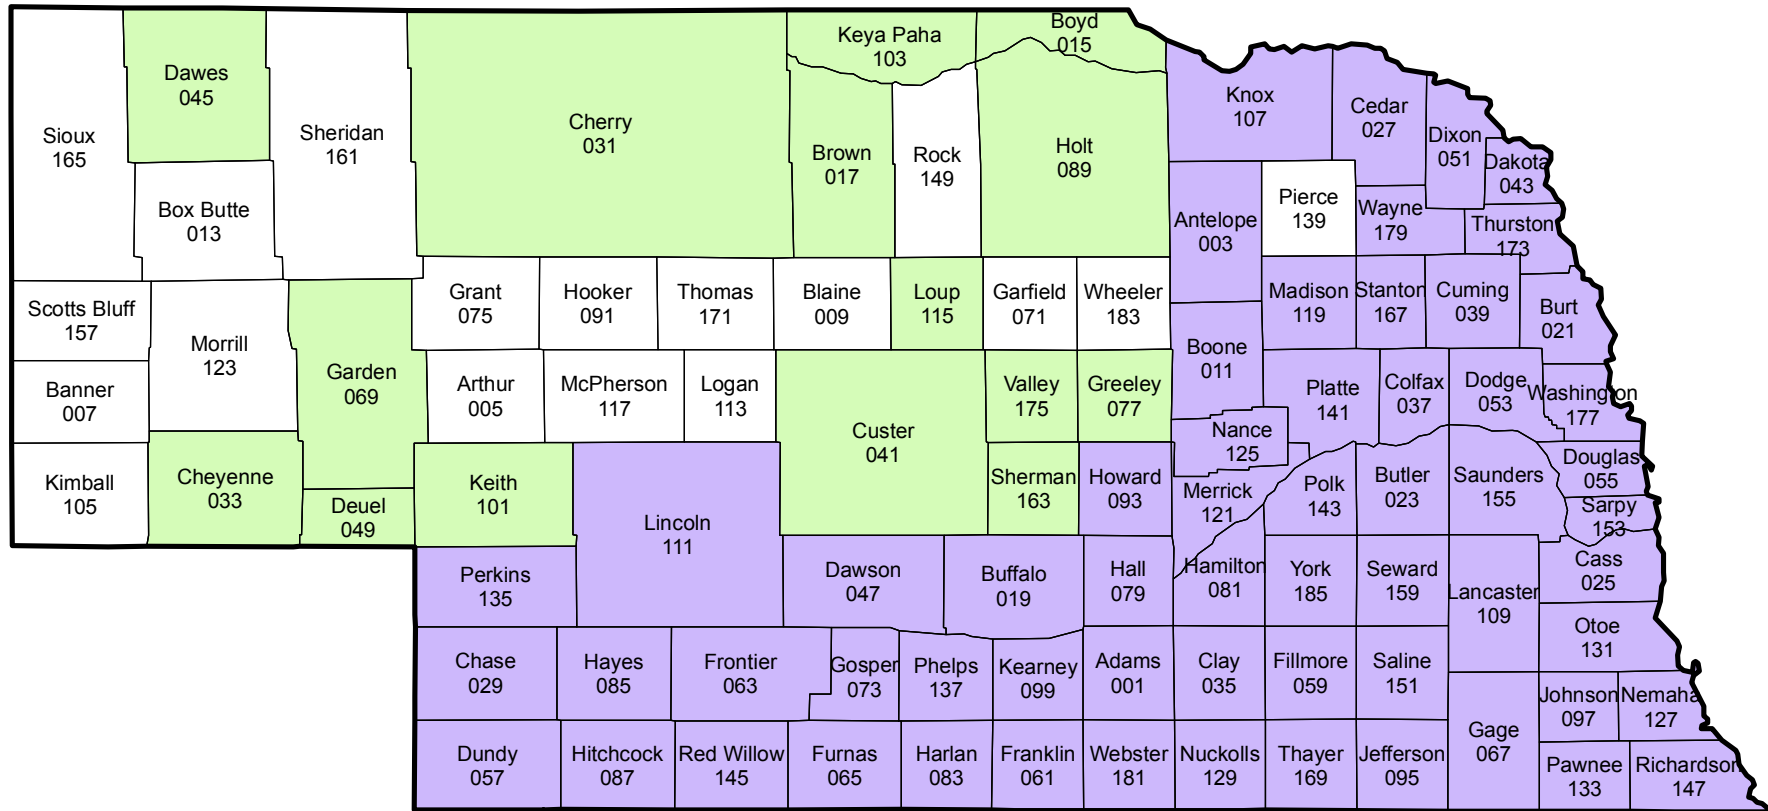

# NEBRASKA - Grain Sorghum

## Crop Year 2011 Initial Planting Dates

April 16, 2011  
 May 6, 2011

USDA / Risk Management Agency  
 Topeka Regional Office  
 (785) 228-5512

Note: This is not an official document. The 2011 actuarial documents are the official documents.