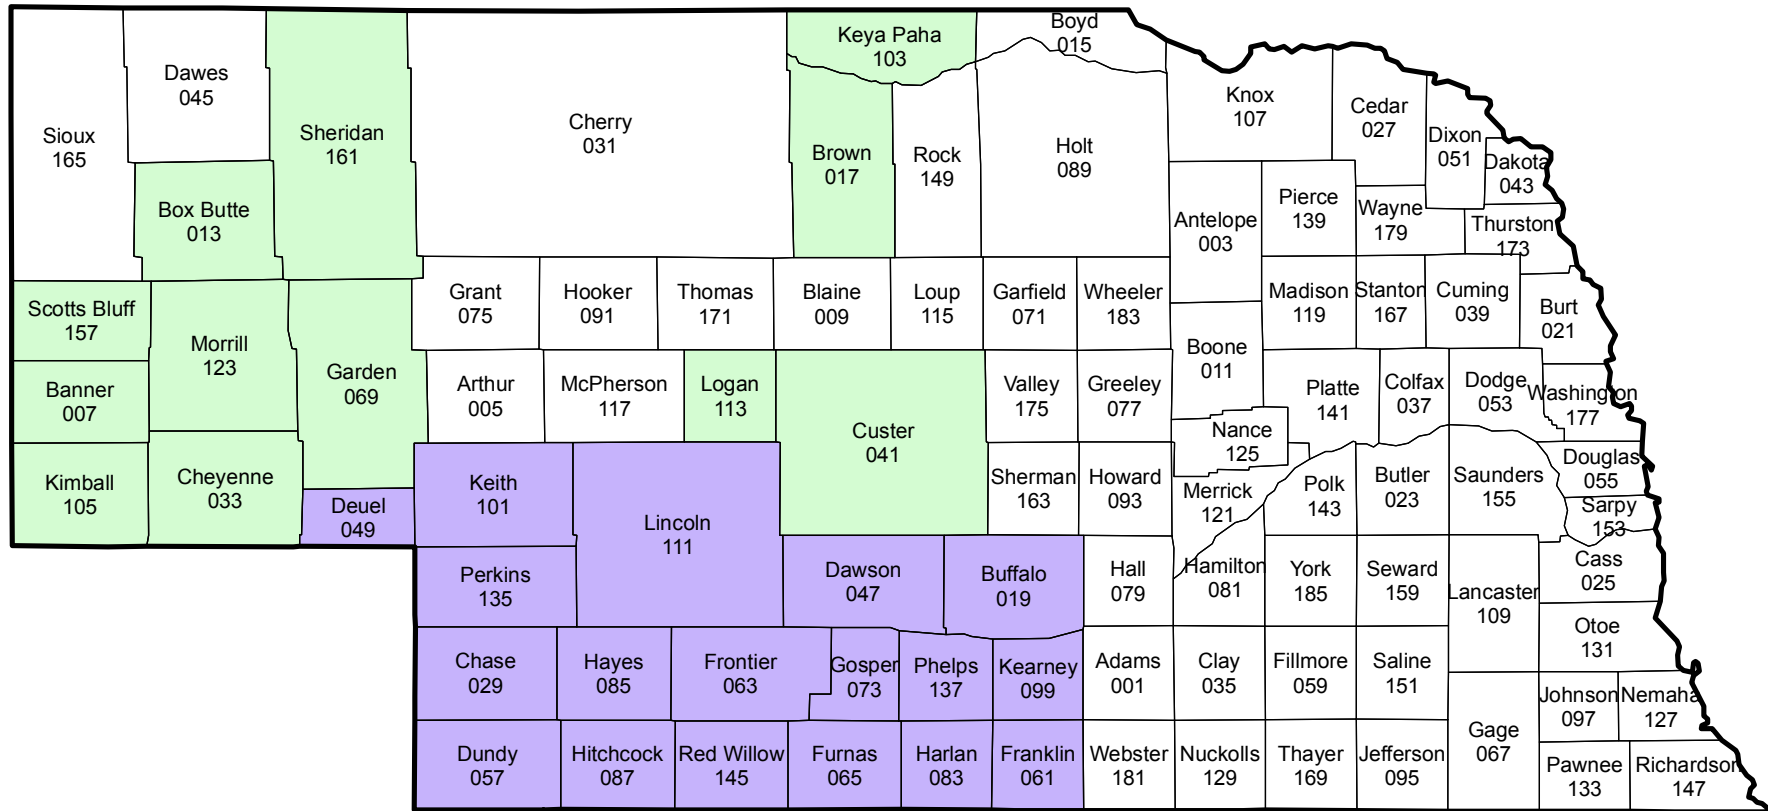

# NEBRASKA - Sunflowers

## Crop Year 2011 Initial Planting Dates

May 1, 2011  
 May 6, 2011

USDA / Risk Management Agency  
 Topeka Regional Office  
 (785) 228-5512

Note: This is not an official document. The 2011 actuarial documents are the official documents.