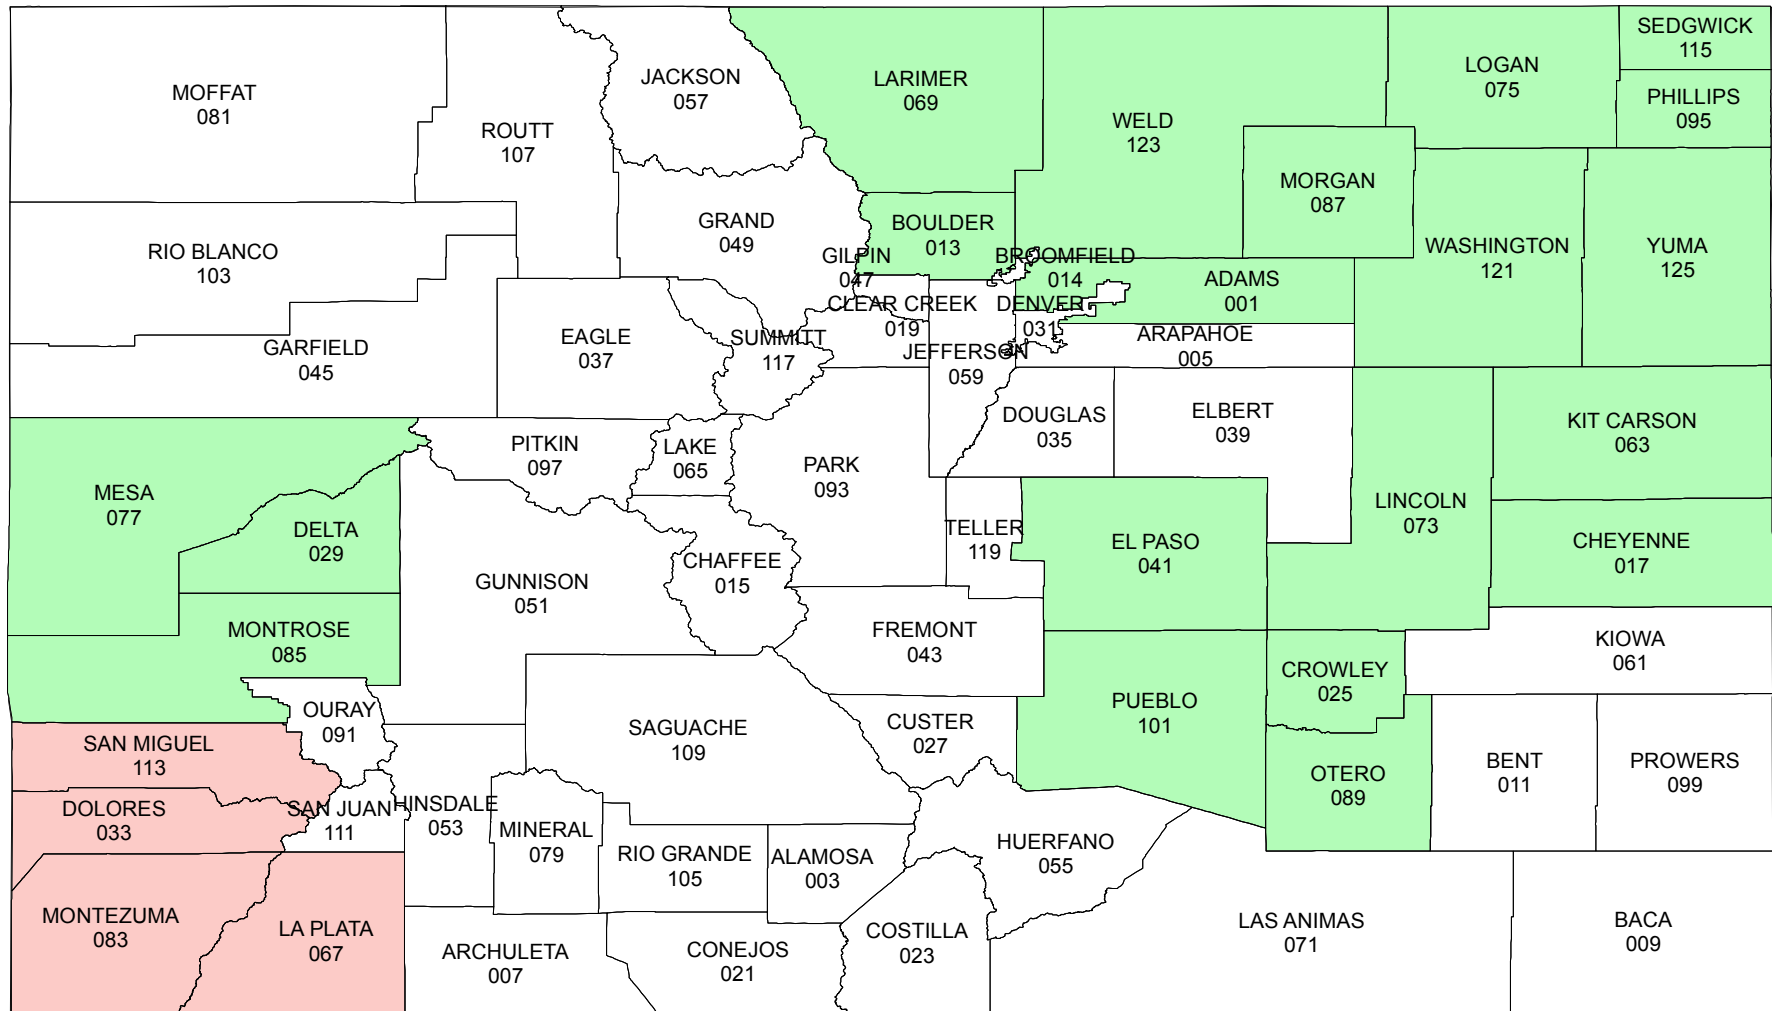

# Colorado 2012 Crop Year Final Planting Dates for Dry Beans

6/15/2012  
 6/20/2012

**Risk Management Agency**  
**United States Department of Agriculture**  
**Topeka Regional Office**  
**Telephone: (785) 228-5512**  
**October 2011**