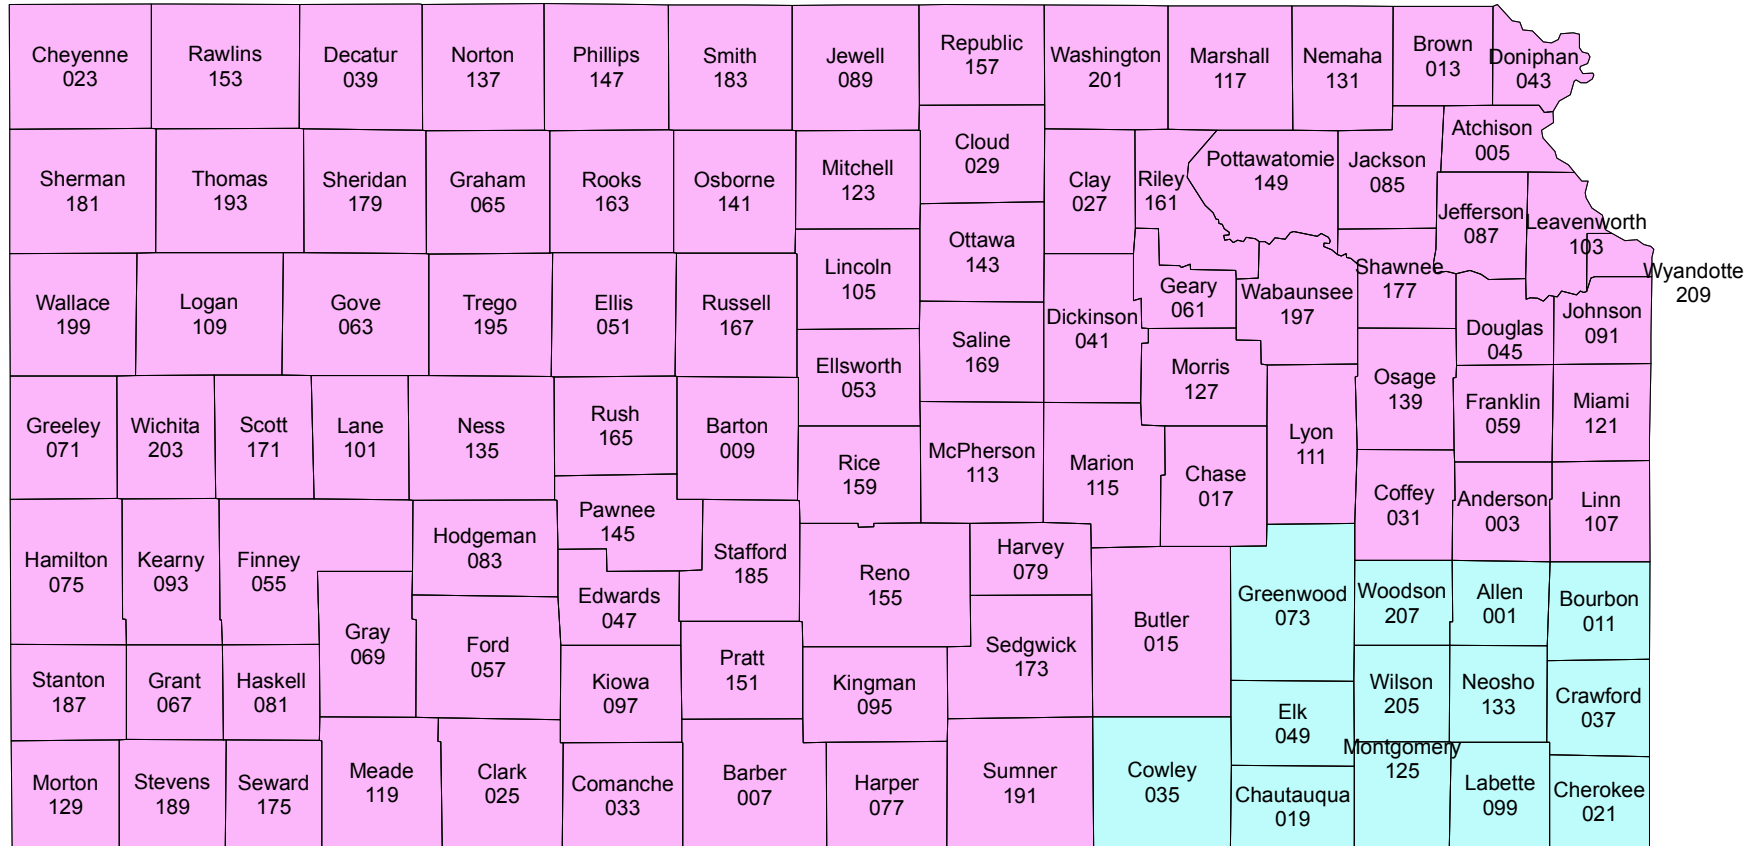

Kansas

2012 Crop Year Final Planting Dates for Corn

May 25, 2012
 May 15, 2012

Risk Management Agency
 United States Department of Agriculture
 Topeka Regional Office
 Telephone: (785) 228-5512
 January 2012