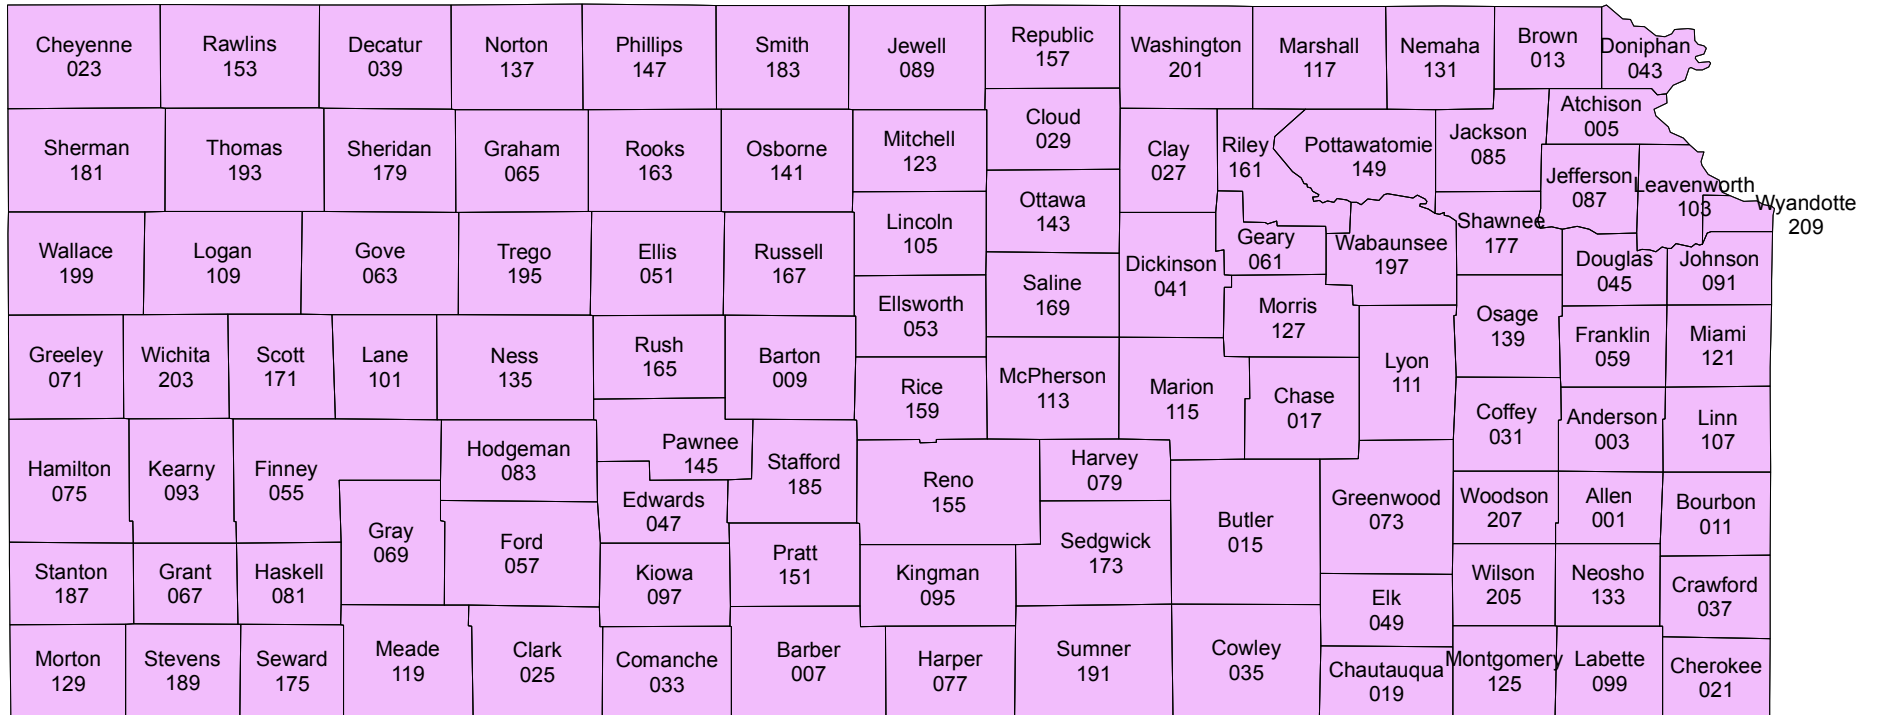

Kansas

2012 Crop Year Final Planting Dates for Grain Sorghum

6/25/2012

Risk Management Agency
United States Department of Agriculture
Topeka Regional Office
Telephone: (785) 228-5512
October 2011