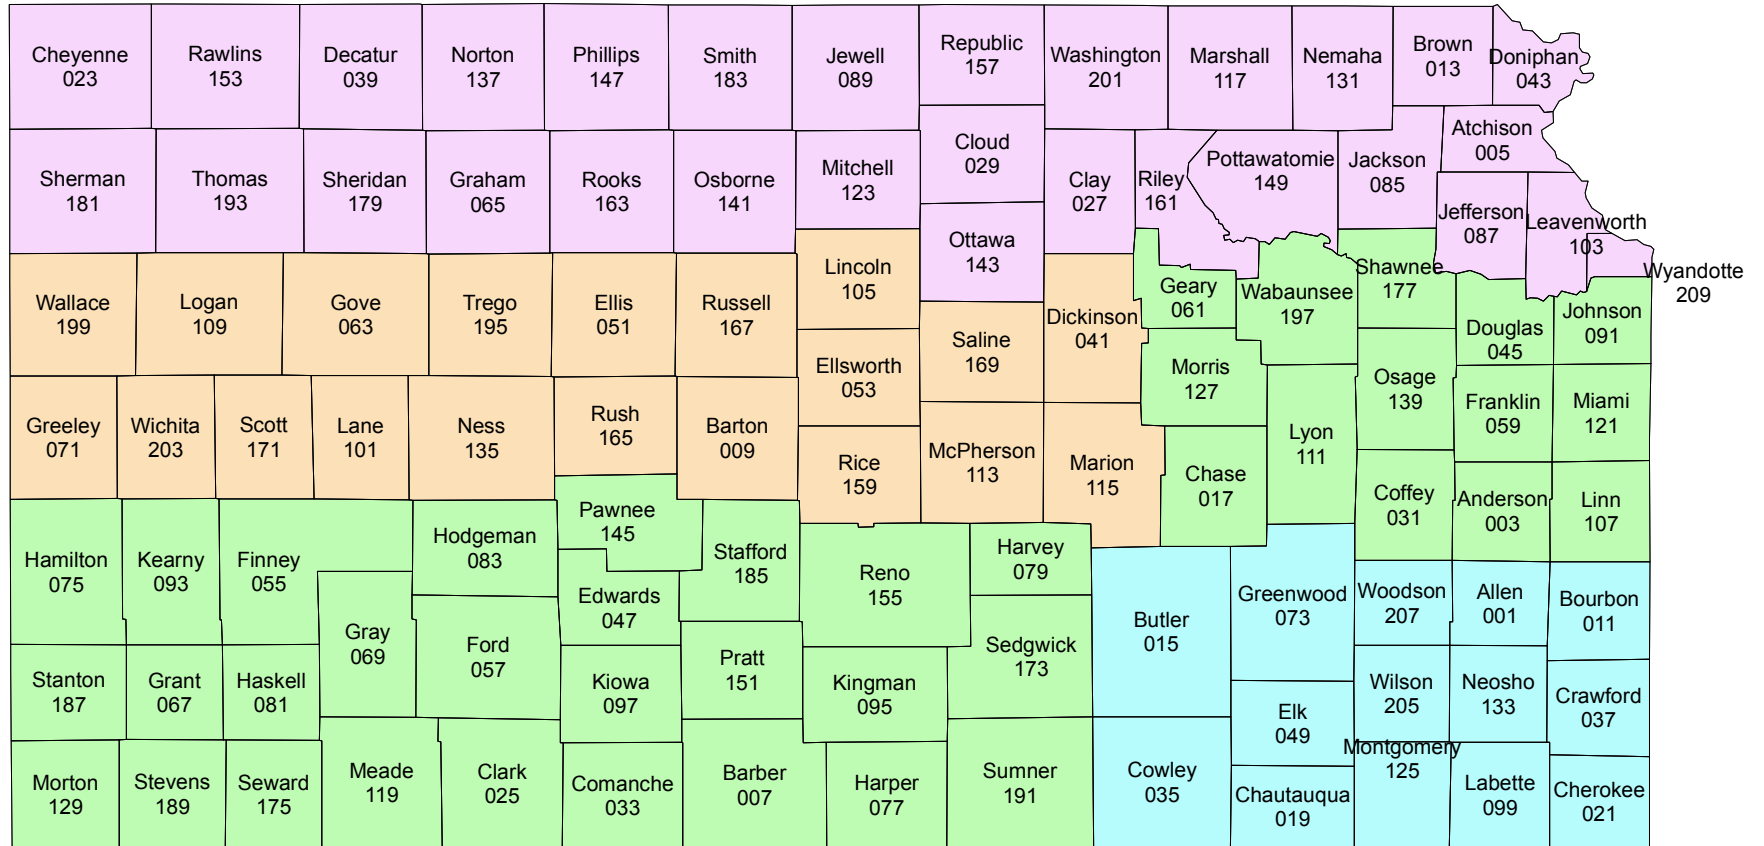

Kansas

2012 Crop Year Final Planting Dates for Soybeans

June 15, 2012
 June 25, 2012
 June 20, 2012
 June 30, 2012

Risk Management Agency
 United States Department of Agriculture
 Topeka Regional Office
 Telephone: (785) 228-5512
 January 2012