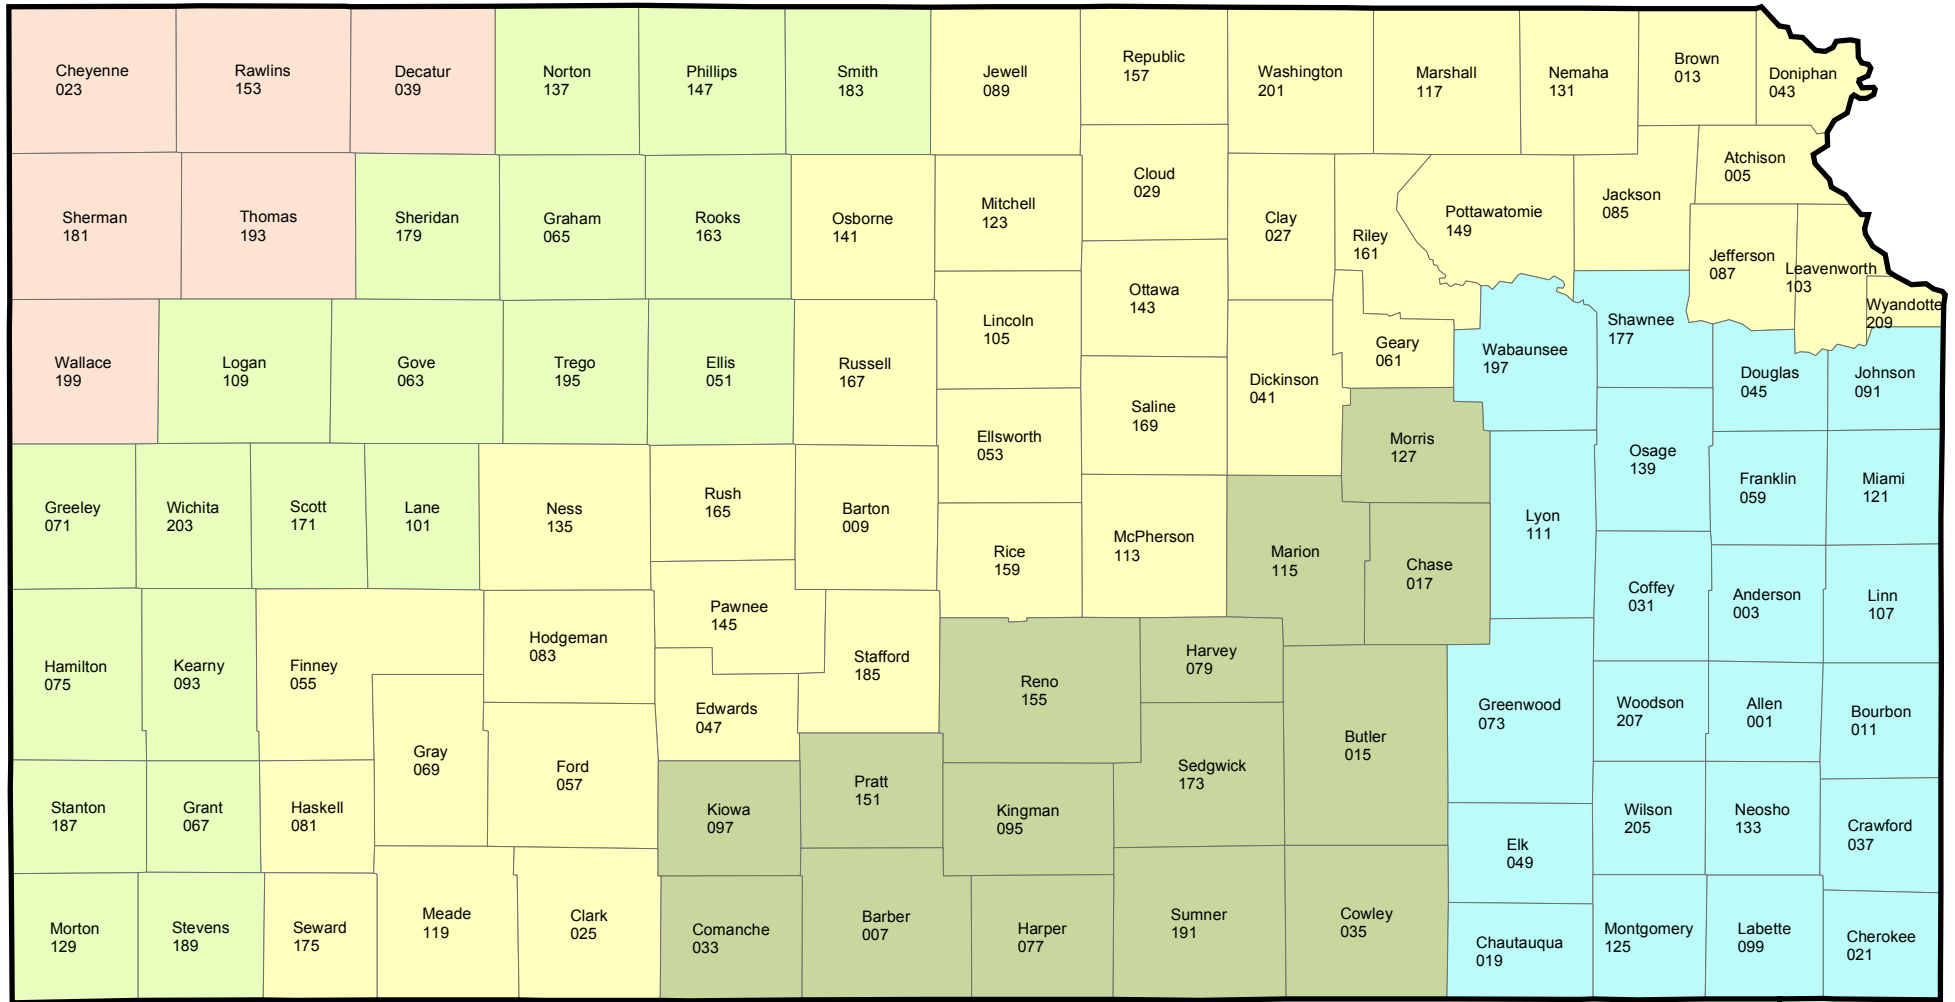

KANSAS

2012 Crop Year Final Planting Dates

WHEAT

October 15, 2012
 October 20, 2012

October 31, 2012
 November 5, 2012
 November 15, 2012

USDA / Risk Management Agency
 Topeka Regional Office
 Telephone: (785) 228-5512