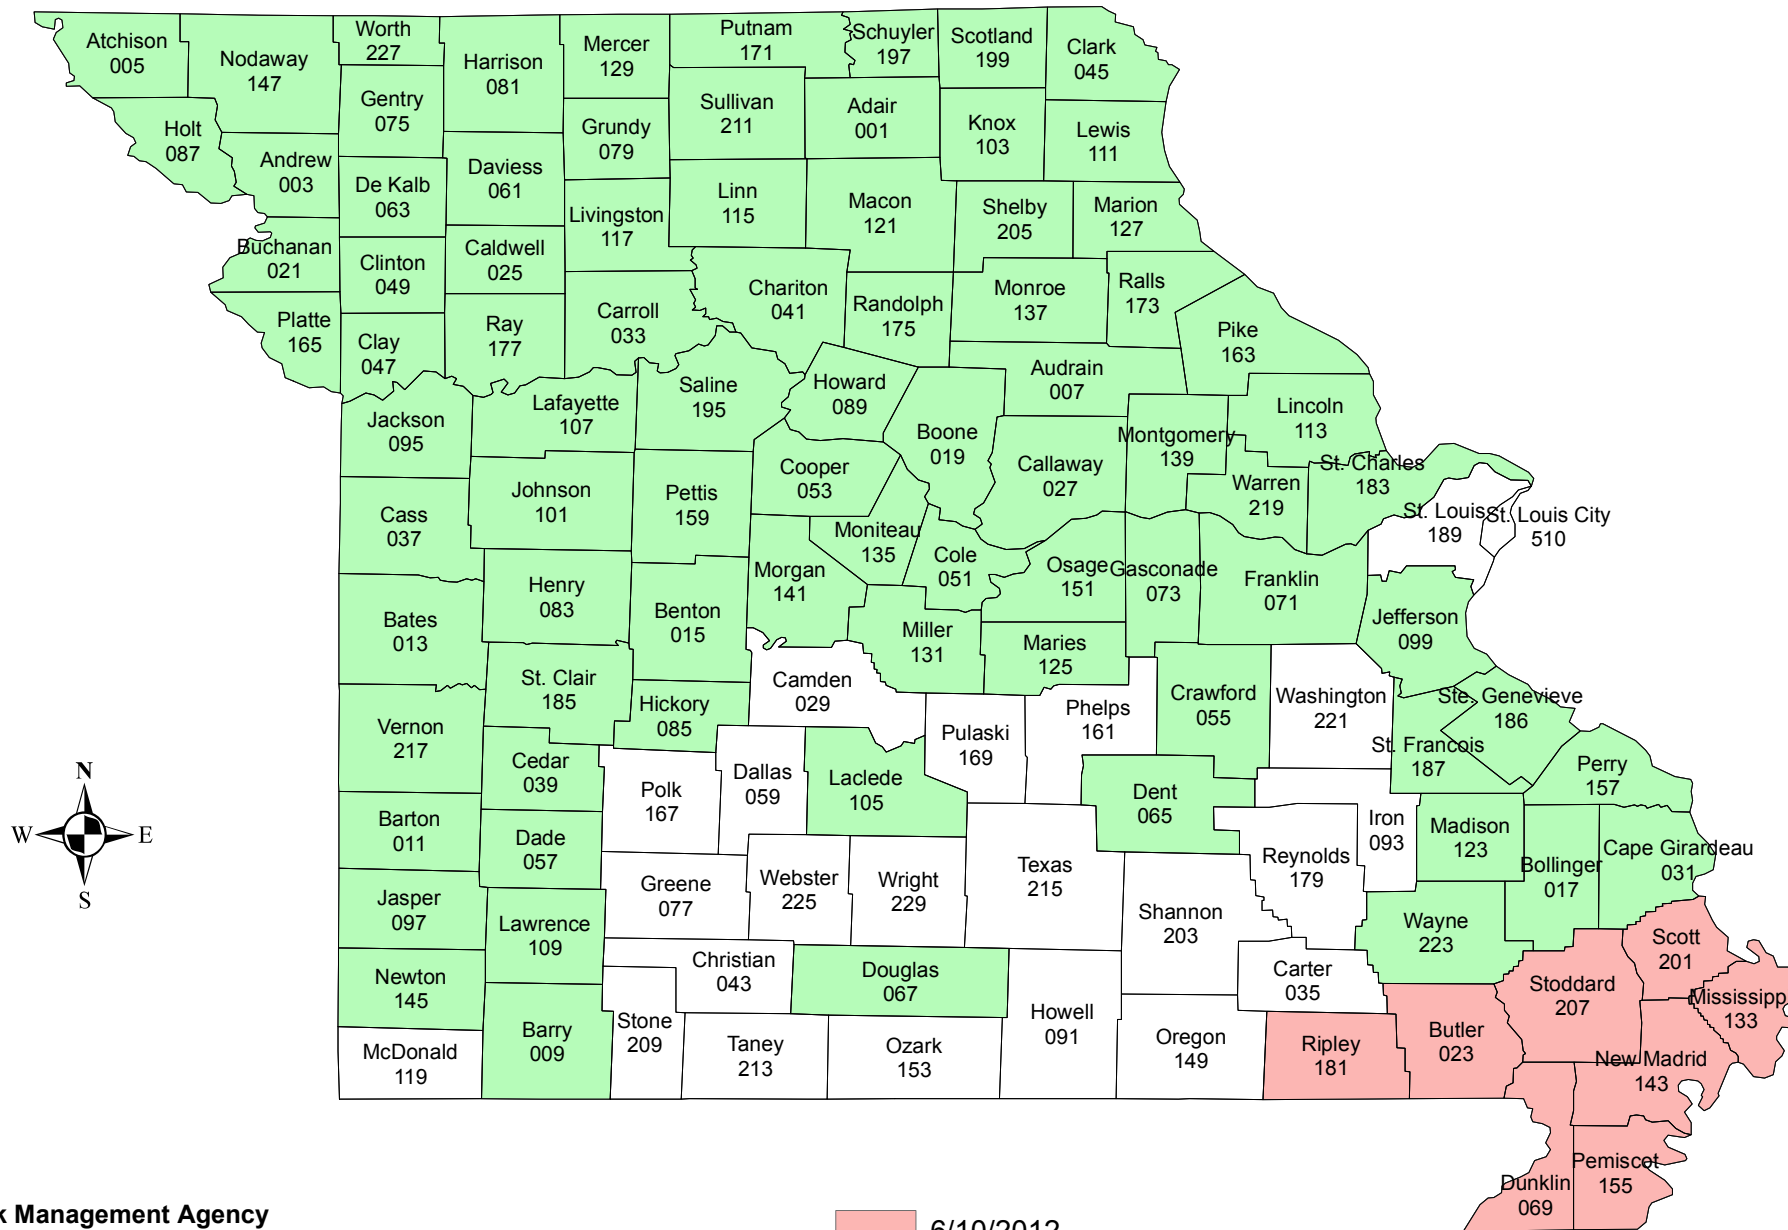

# Missouri

## 2012 Crop Year Final Planting Dates for Grain Sorghum

**Risk Management Agency**  
**United States Department of Agriculture**  
**Topeka Regional Office**  
**Telephone: (785) 228-5512**  
**October 2011**