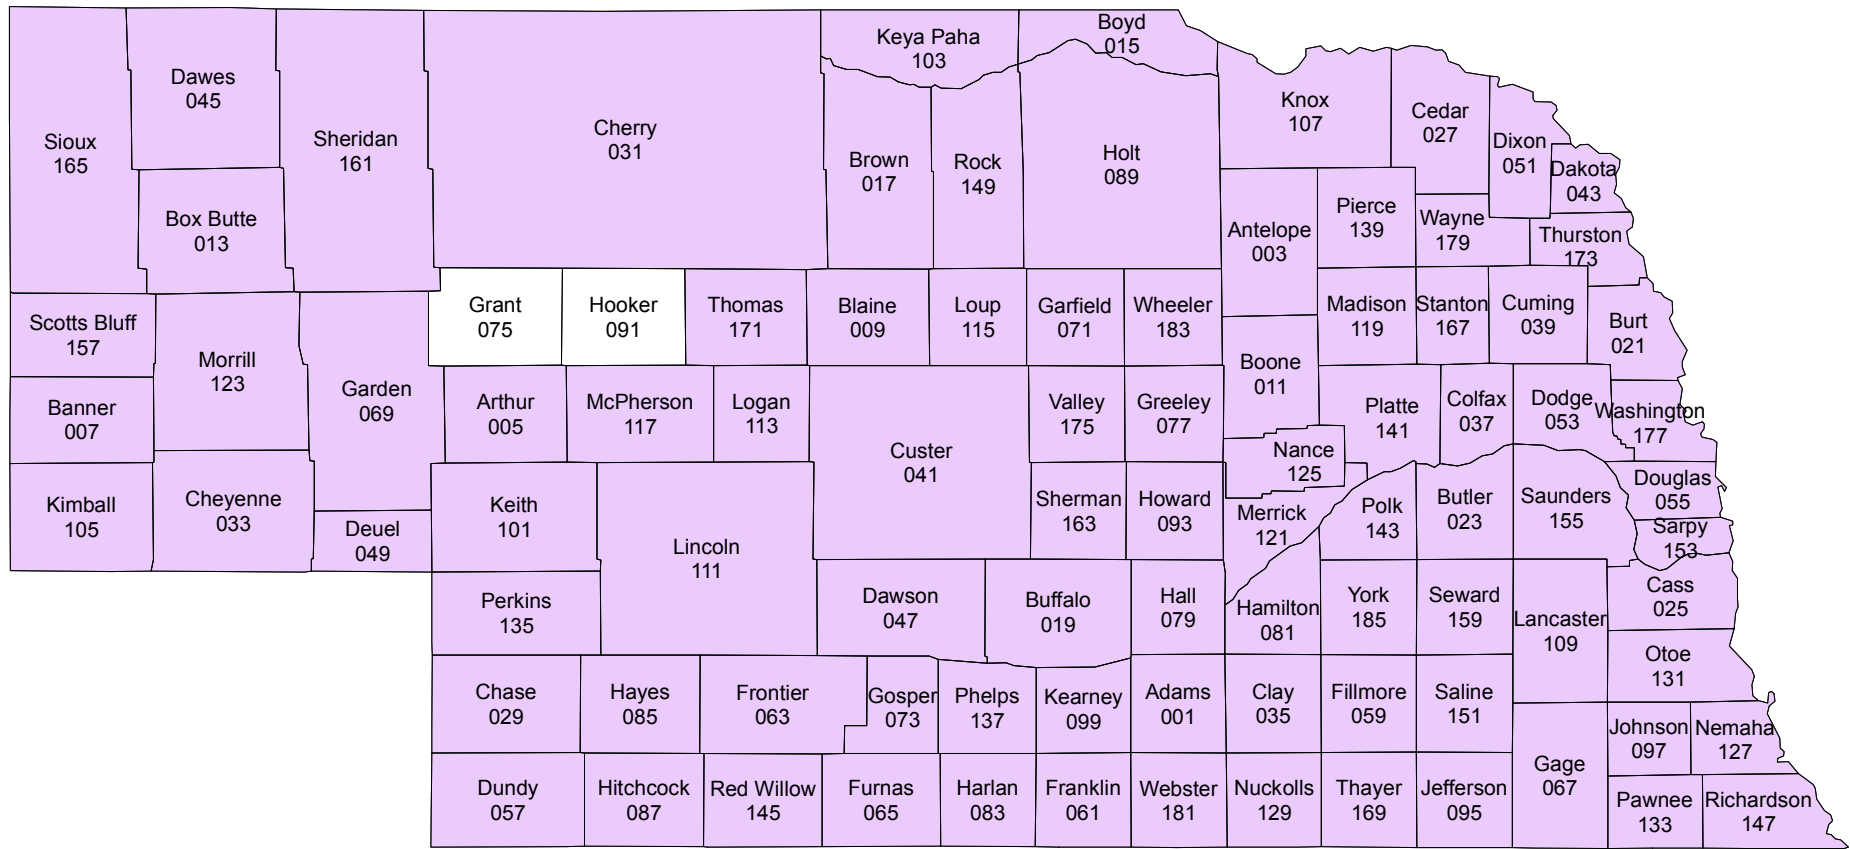

# Nebraska

## 2012 Crop Year Final Planting Dates for Corn

May 25, 2012

Risk Management Agency  
 United States Department of Agriculture  
 Topeka Regional Office  
 Telephone: (785) 228-5512  
 January 2012