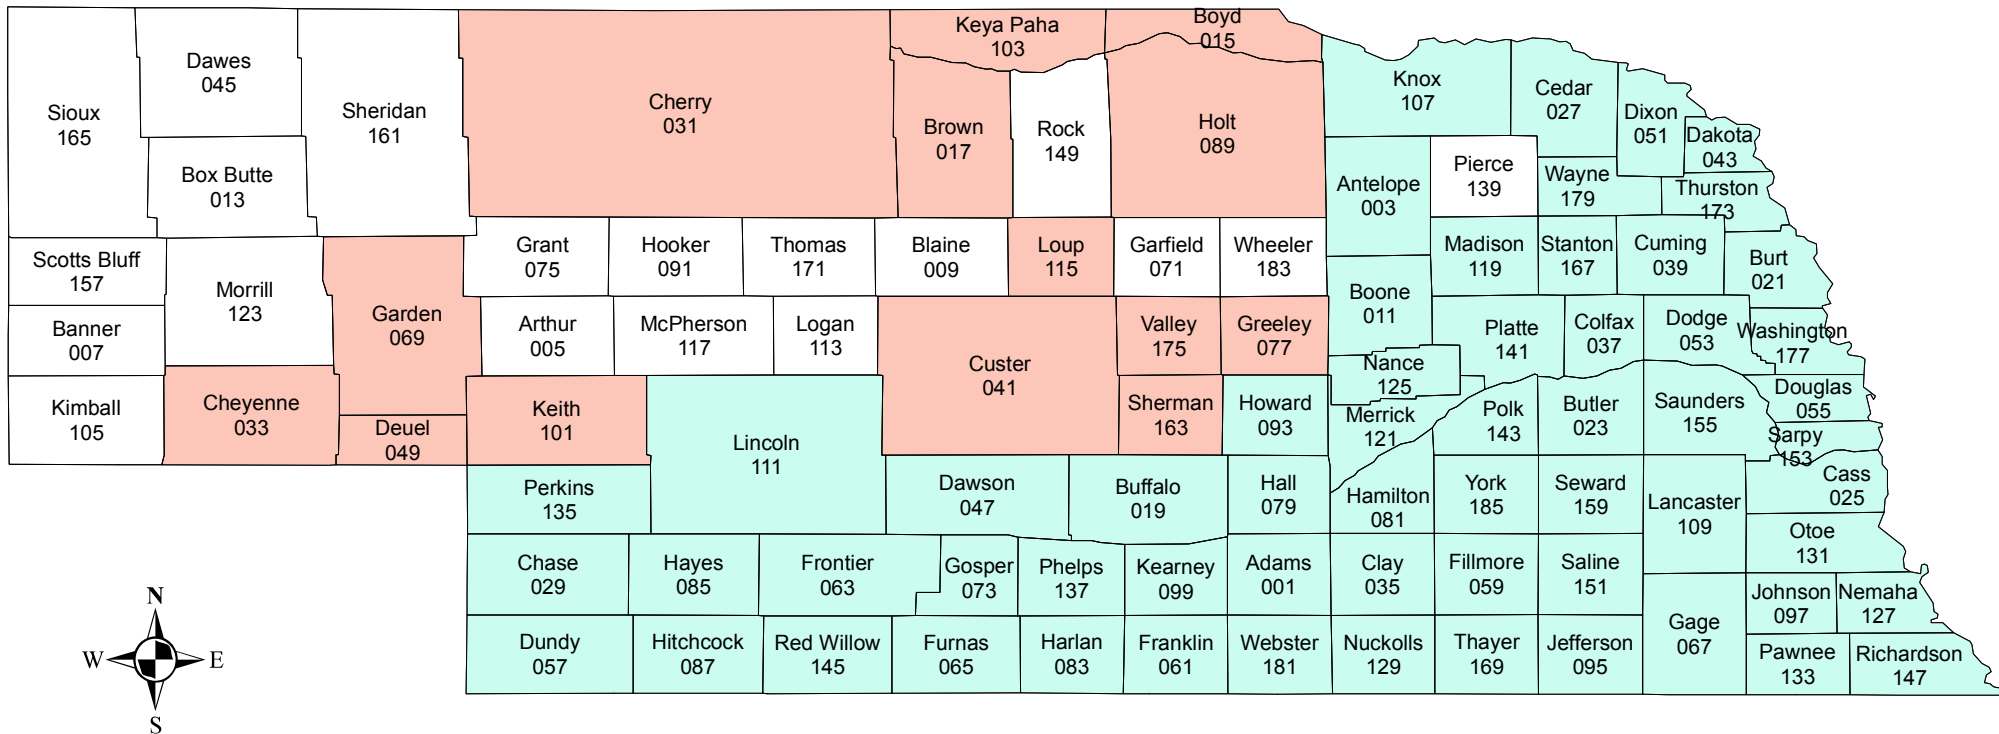

Nebraska

2012 Crop Year Final Planting Dates for Grain Sorghum

6/15/2012
 6/5/2012