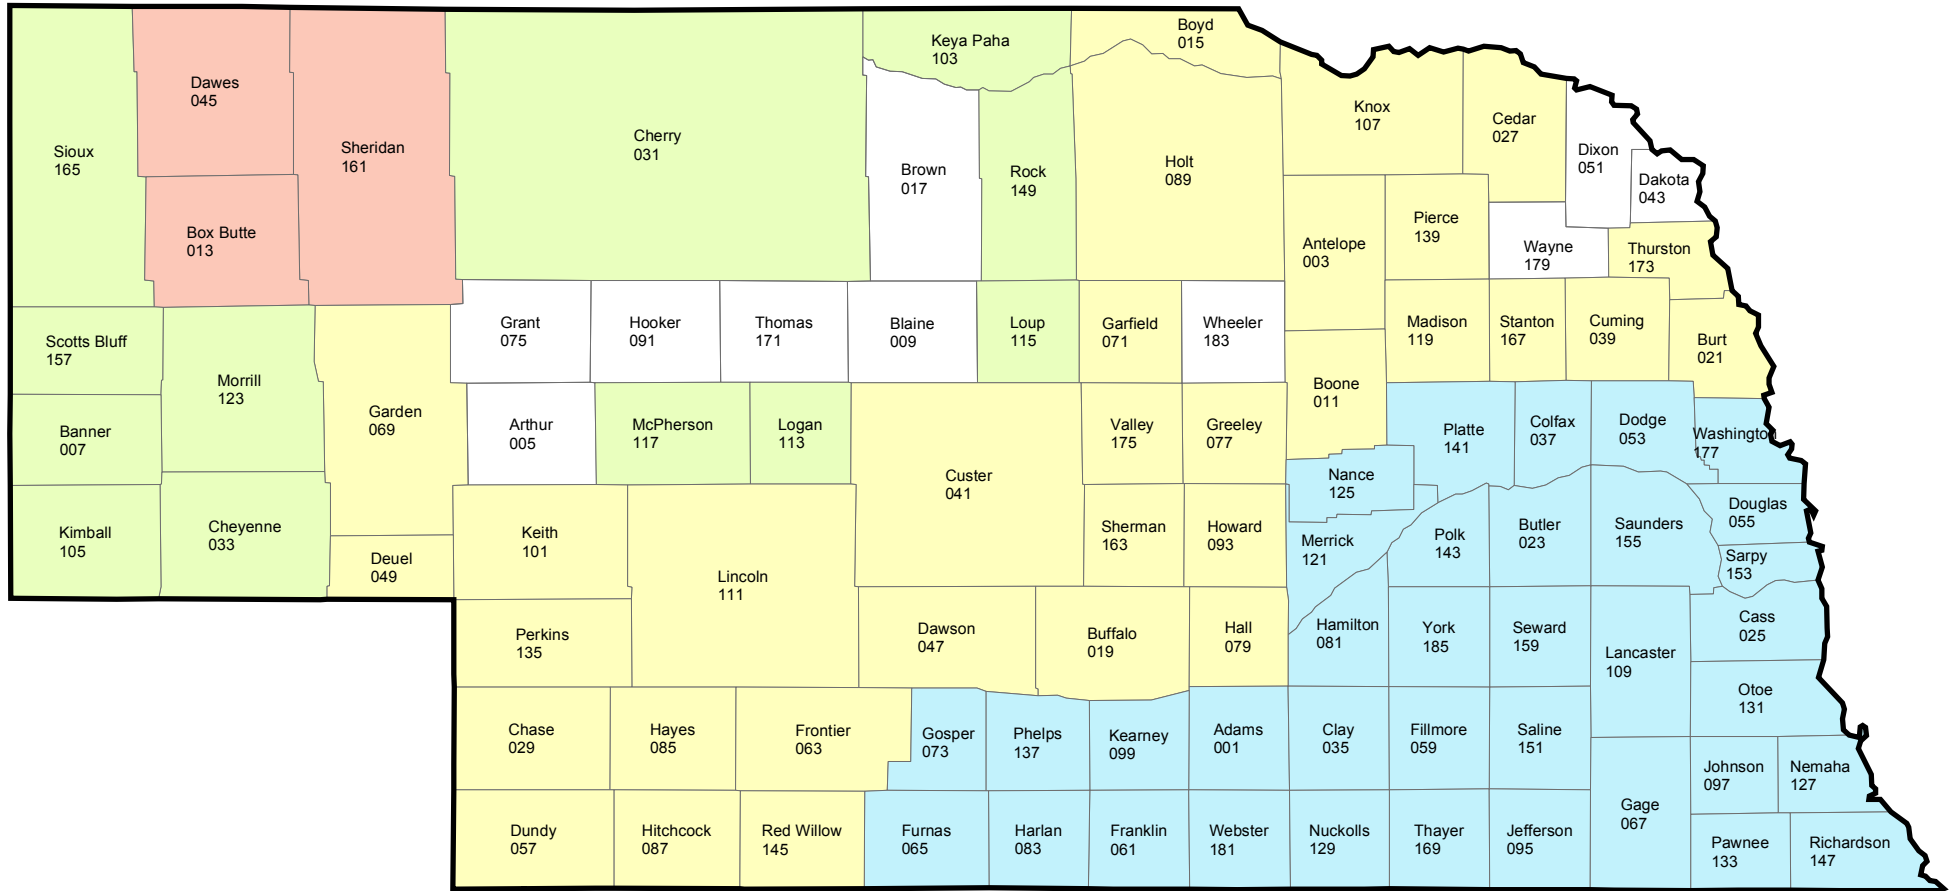

NEBRASKA

2012 Crop Year Final Planting Dates

WHEAT

USDA / Risk Management Agency
 Topeka Regional Office
 Telephone: (785) 228-5512