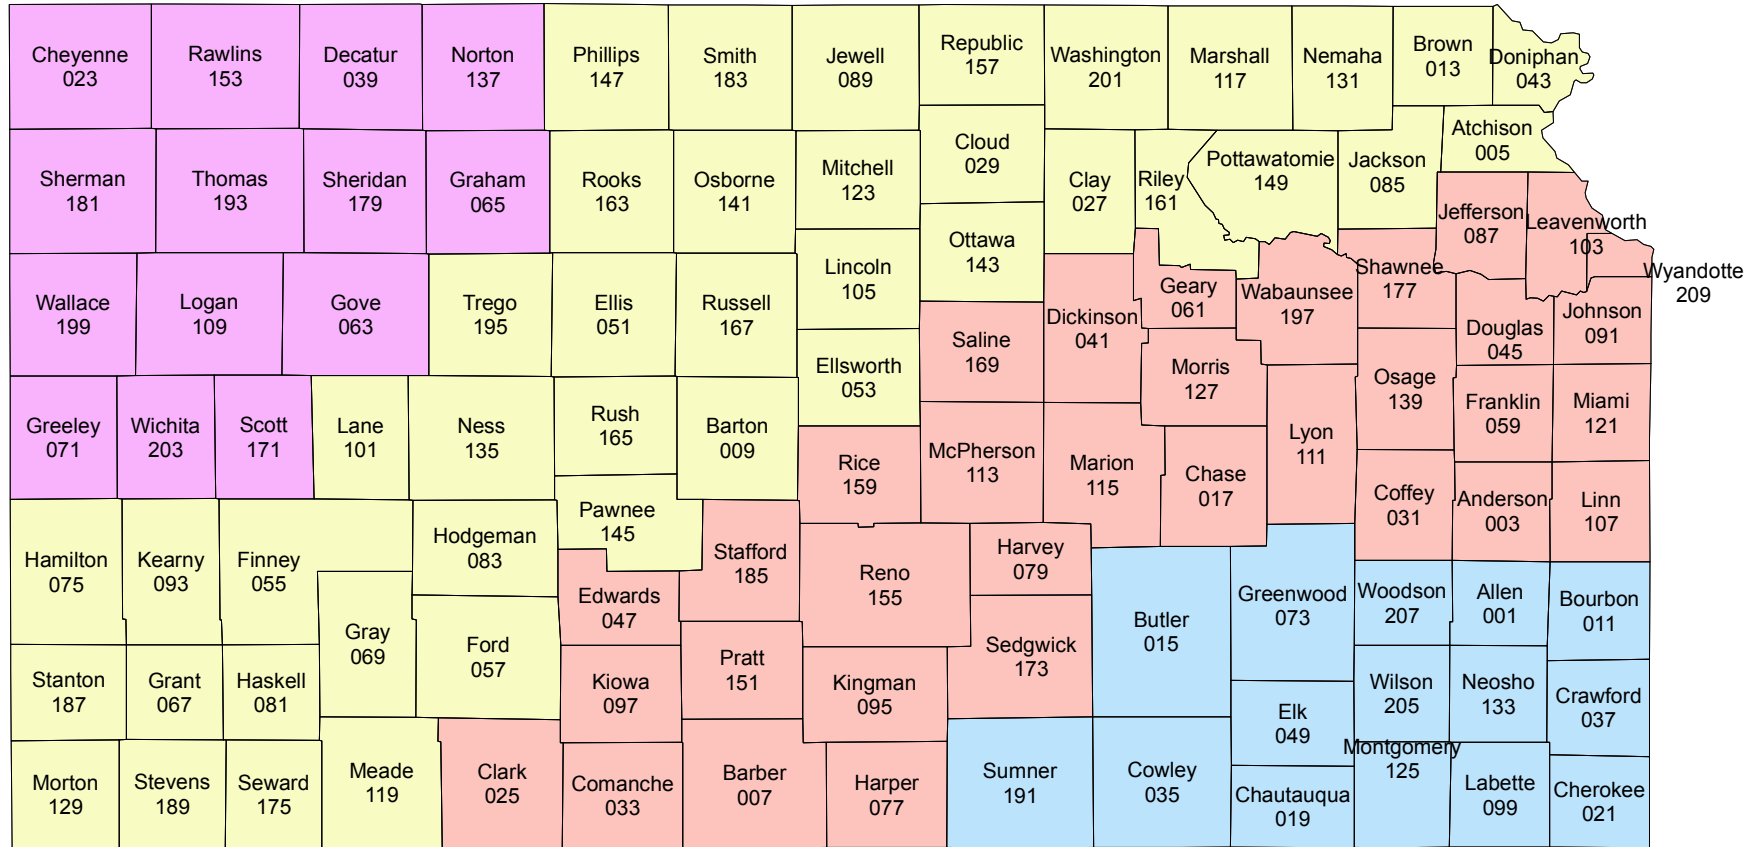

Kansas

2012 Crop Year Initial Planting Dates for Corn

Risk Management Agency
 United States Department of Agriculture
 Topeka Regional Office
 Telephone: (785) 228-5512
 January 2012