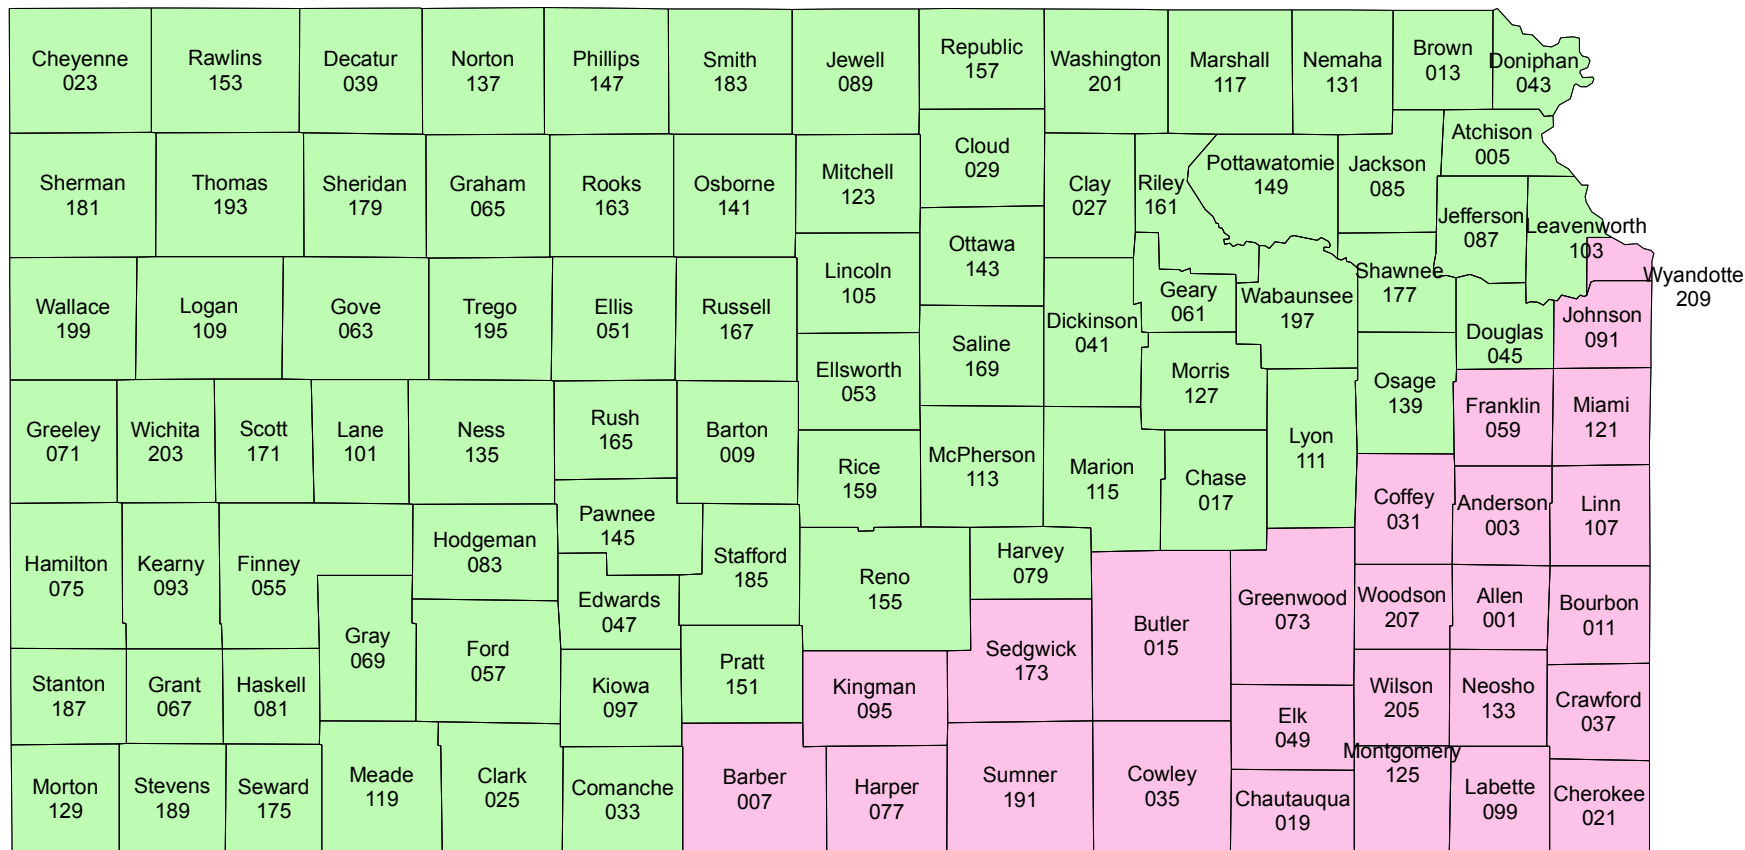

# Kansas

## 2012 Crop Year Initial Planting Dates for Soybeans

April 15, 2012  
 April 26, 2012

Risk Management Agency  
 United States Department of Agriculture  
 Topeka Regional Office  
 Telephone: (785) 228-5512  
 January 2012