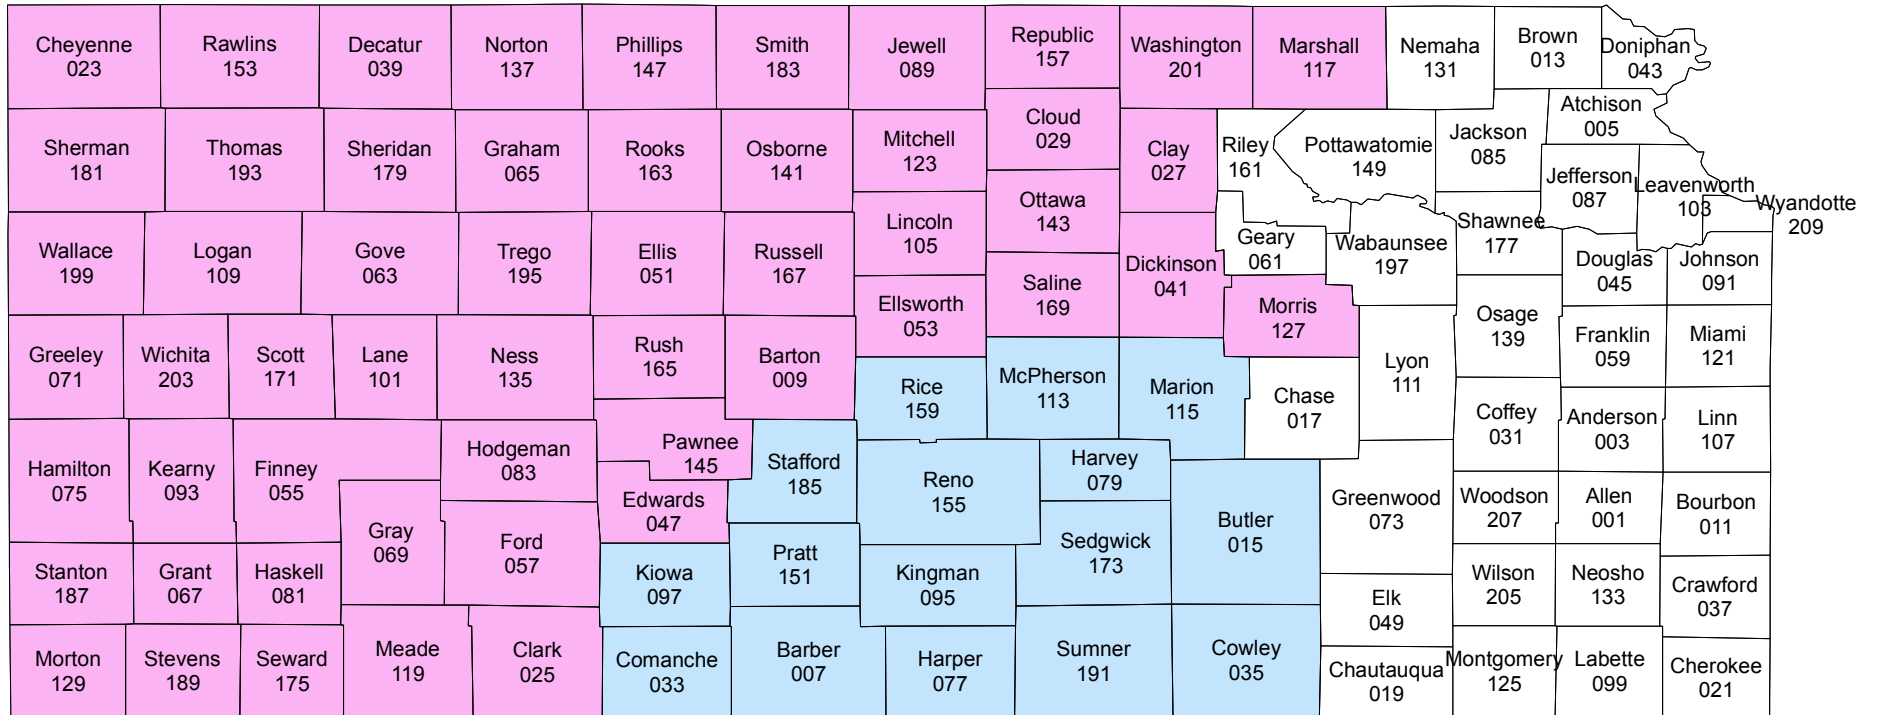

# Kansas

## 2012 Crop Year Initial Planting Dates for Sunflowers

4/20/2012  
 4/25/2012

**Risk Management Agency**  
**United States Department of Agriculture**  
**Topeka Regional Office**  
**Telephone: (785) 228-5512**  
**October 2011**