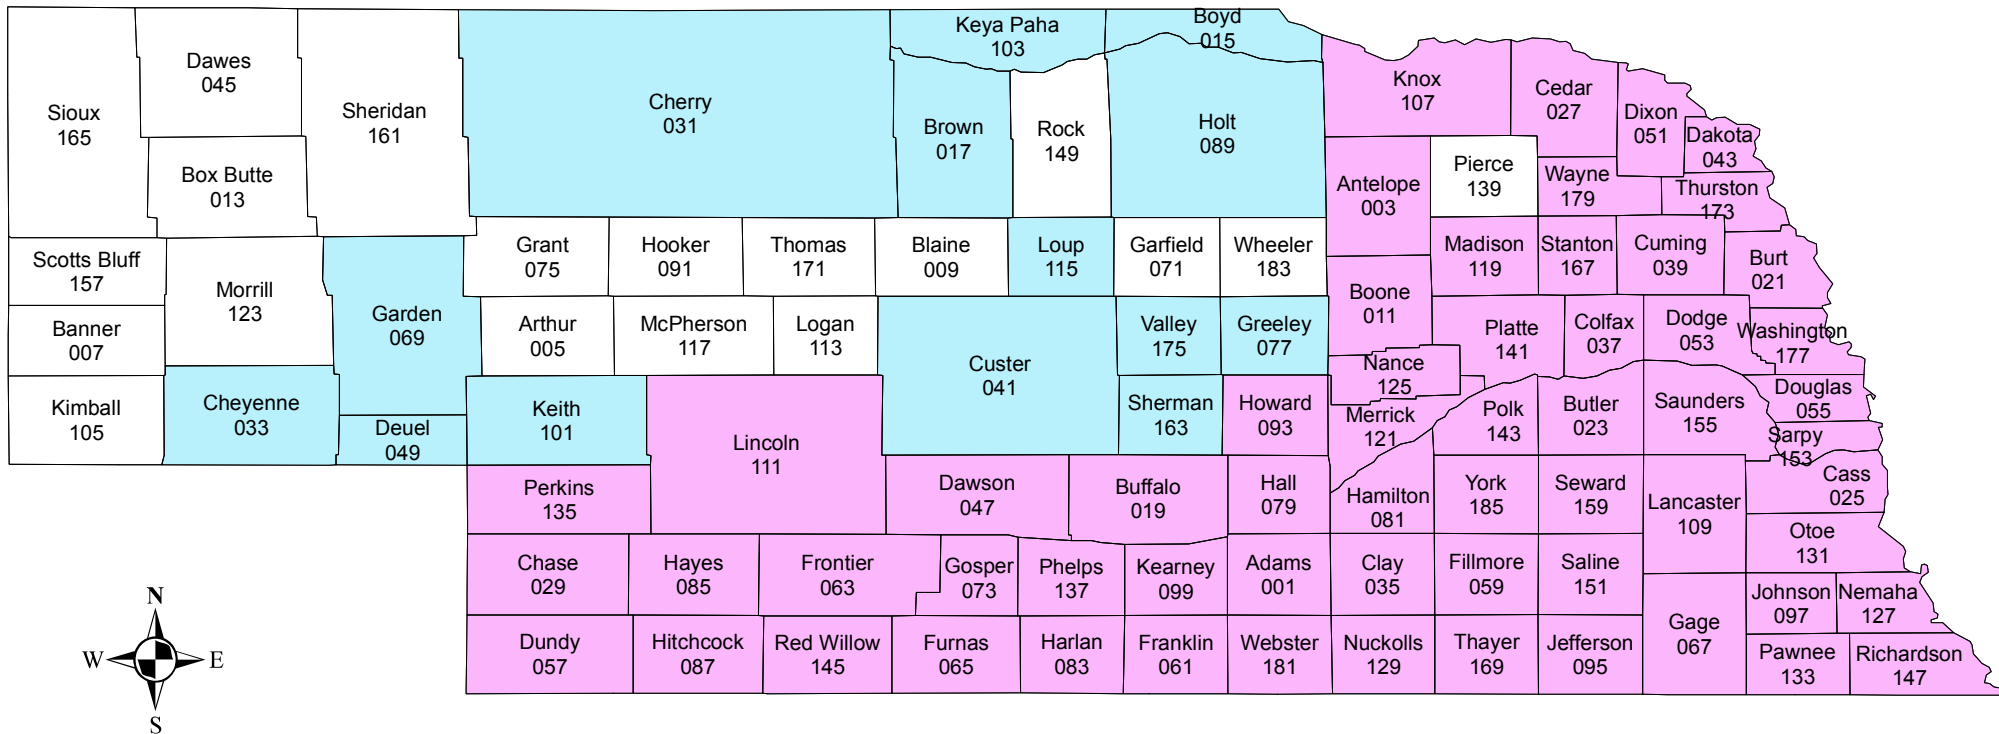

# Nebraska

## 2012 Crop Year Initial Planting Dates for Grain Sorghum

4/16/2012  
 5/6/2012