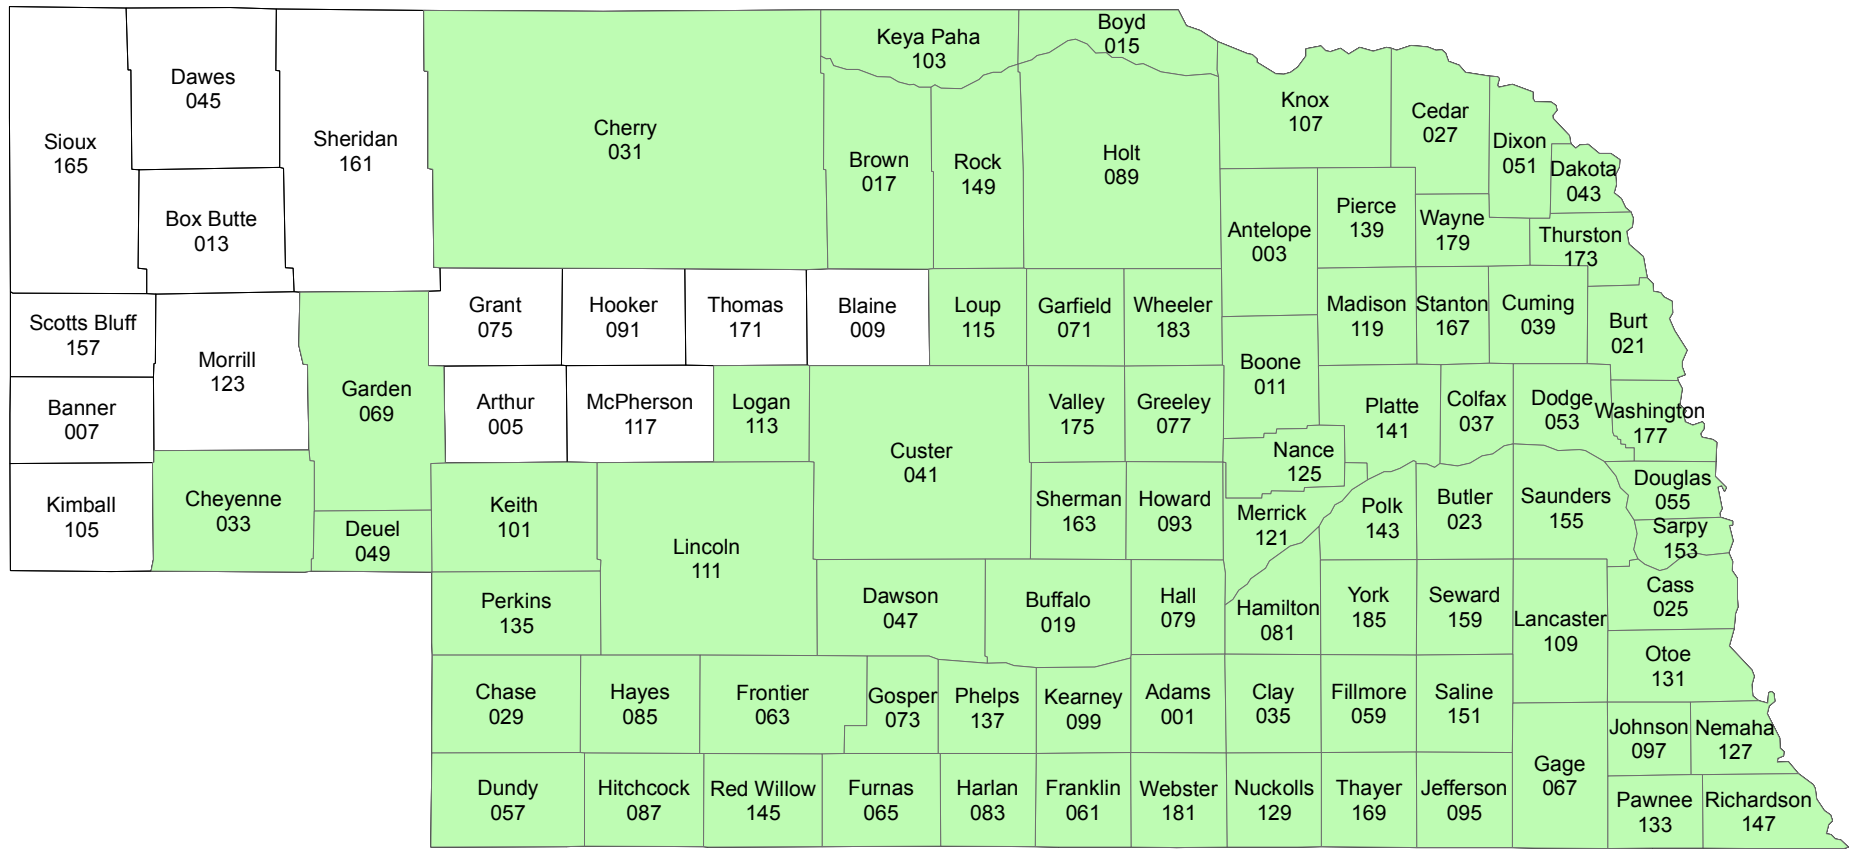

Nebraska

2012 Crop Year Initial Planting Dates for Soybeans

April 25, 2012

Risk Management Agency
 United States Department of Agriculture
 Topeka Regional Office
 Telephone: (785) 228-5512
 January 2012