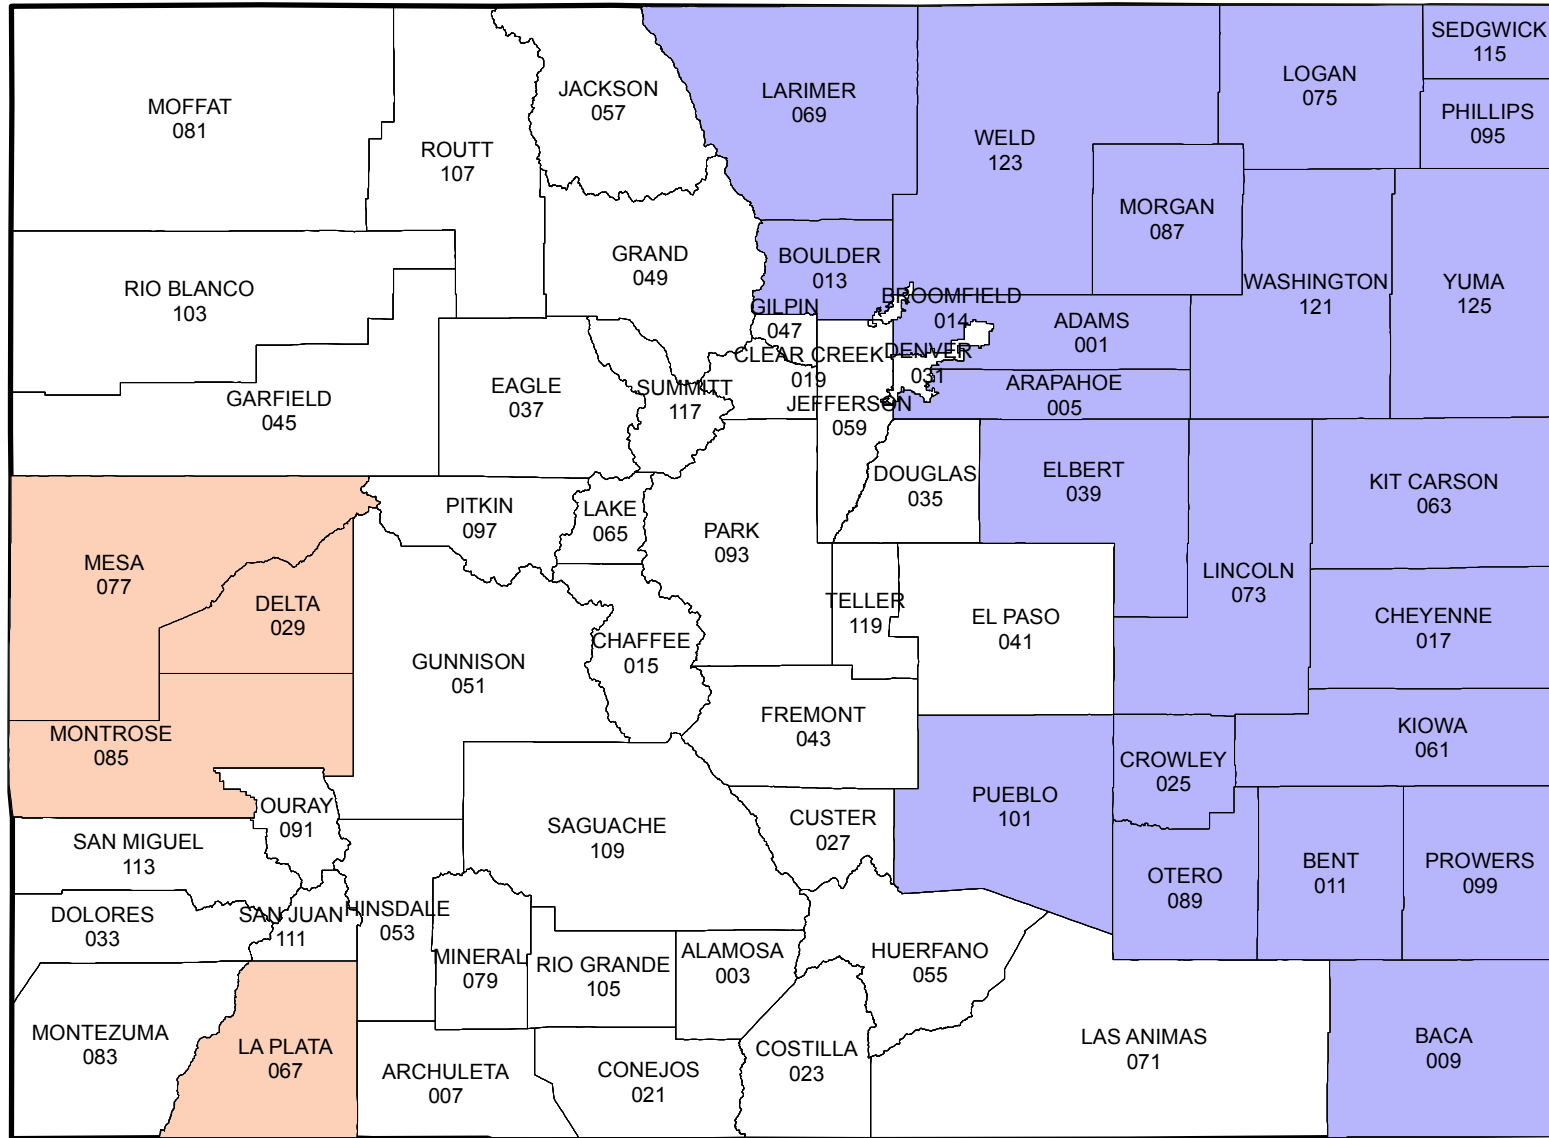

Colorado

2013 Crop Year Final Planting Dates for Corn

June 15, 2013
 May 25, 2013

Risk Management Agency
 United States Department of Agriculture
 Topeka Regional Office
 Telephone: (785) 228-5512
 January 2013