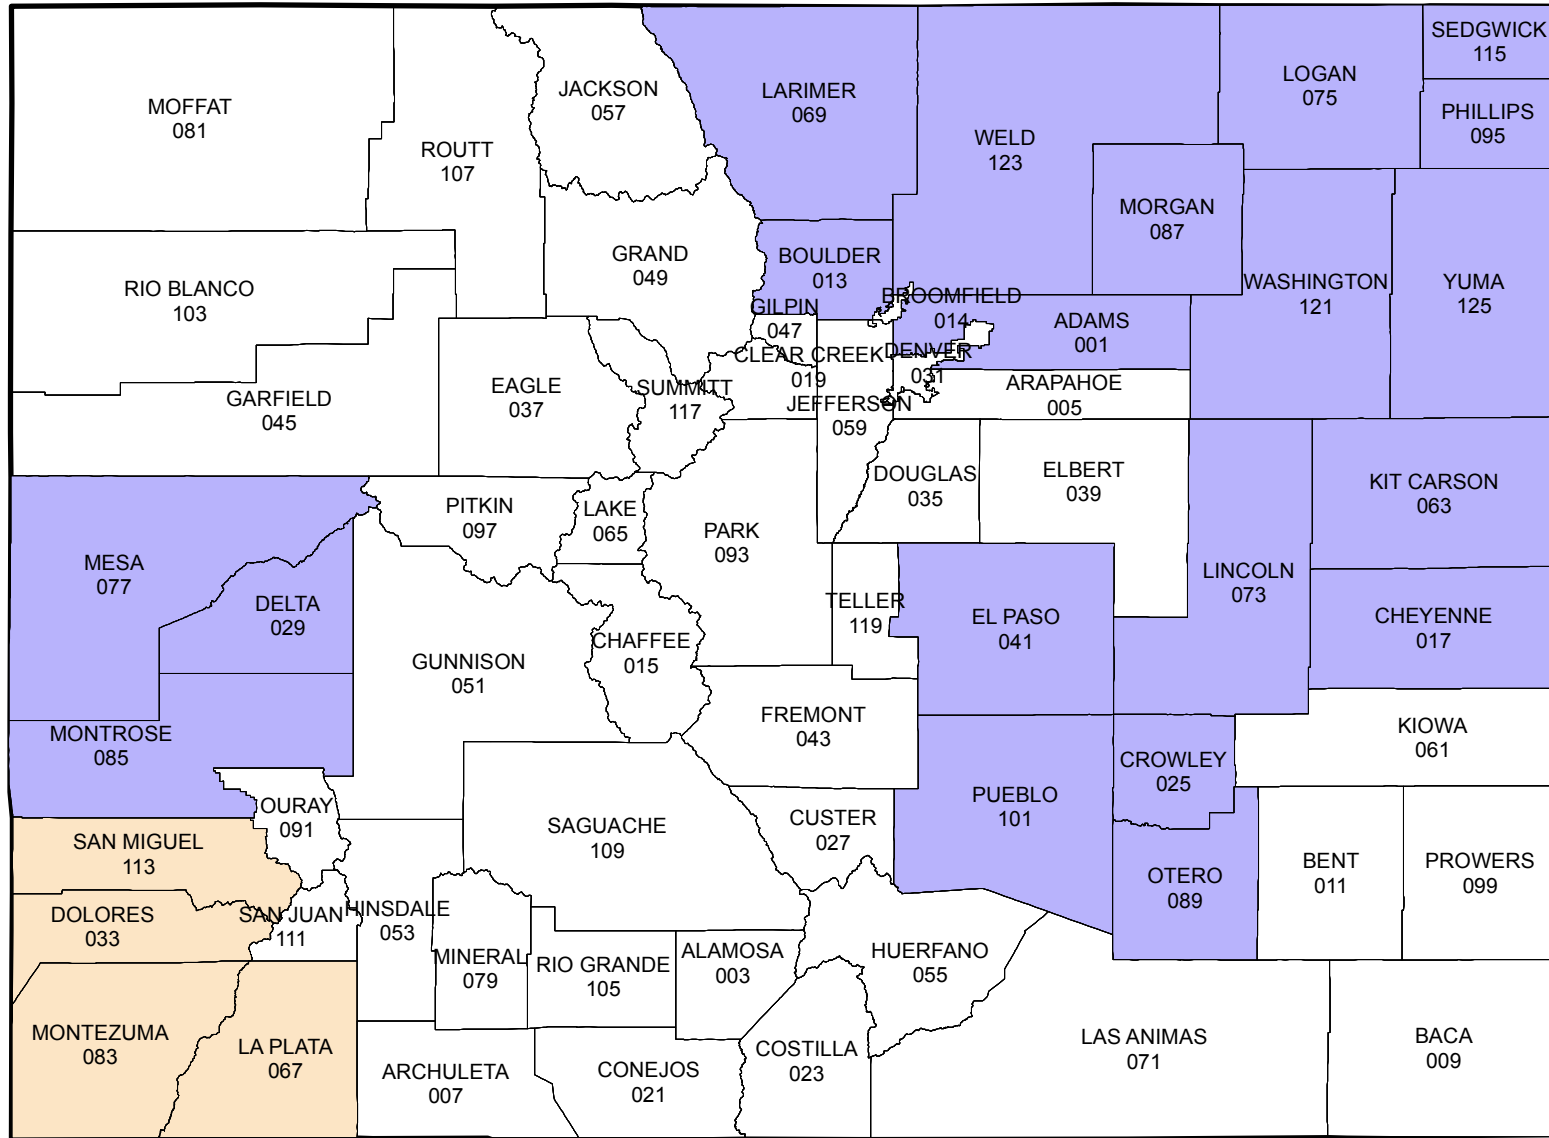

Colorado

2013 Crop Year Final Planting Dates for Dry Beans

June 15, 2013
 June 20, 2013

Risk Management Agency
 United States Department of Agriculture
 Topeka Regional Office
 Telephone: (785) 228-5512
 January 2013