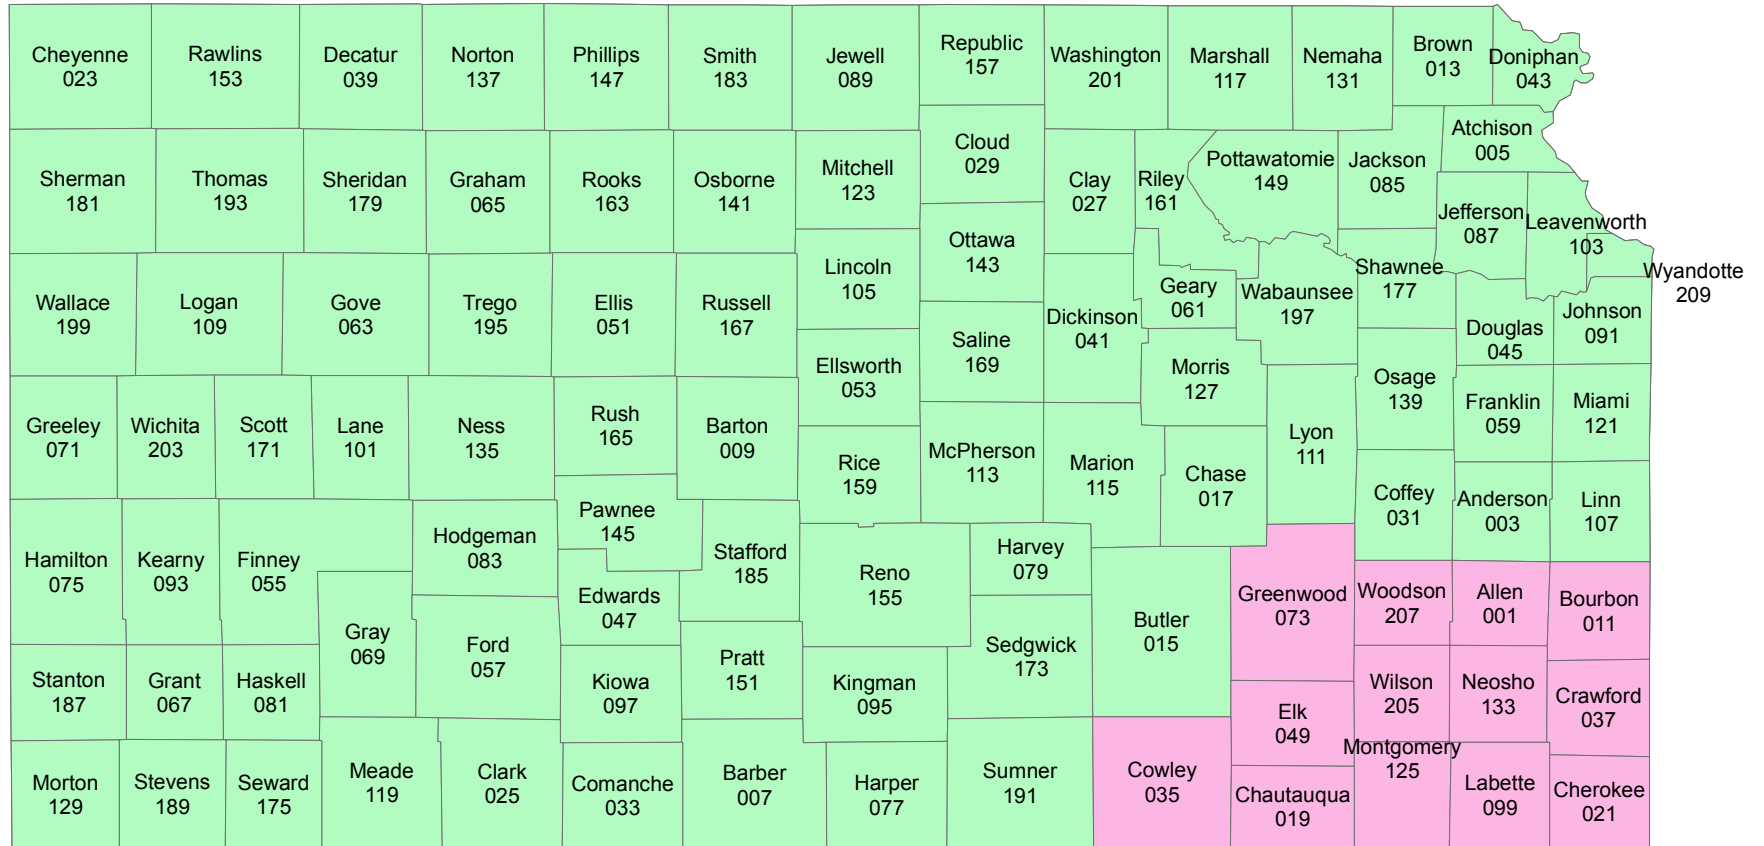

Kansas

2013 Crop Year Final Planting Dates for Corn

May 15, 2013
 May 25, 2013

Risk Management Agency
 United States Department of Agriculture
 Topeka Regional Office
 Telephone: (785) 228-5512
 January 2013