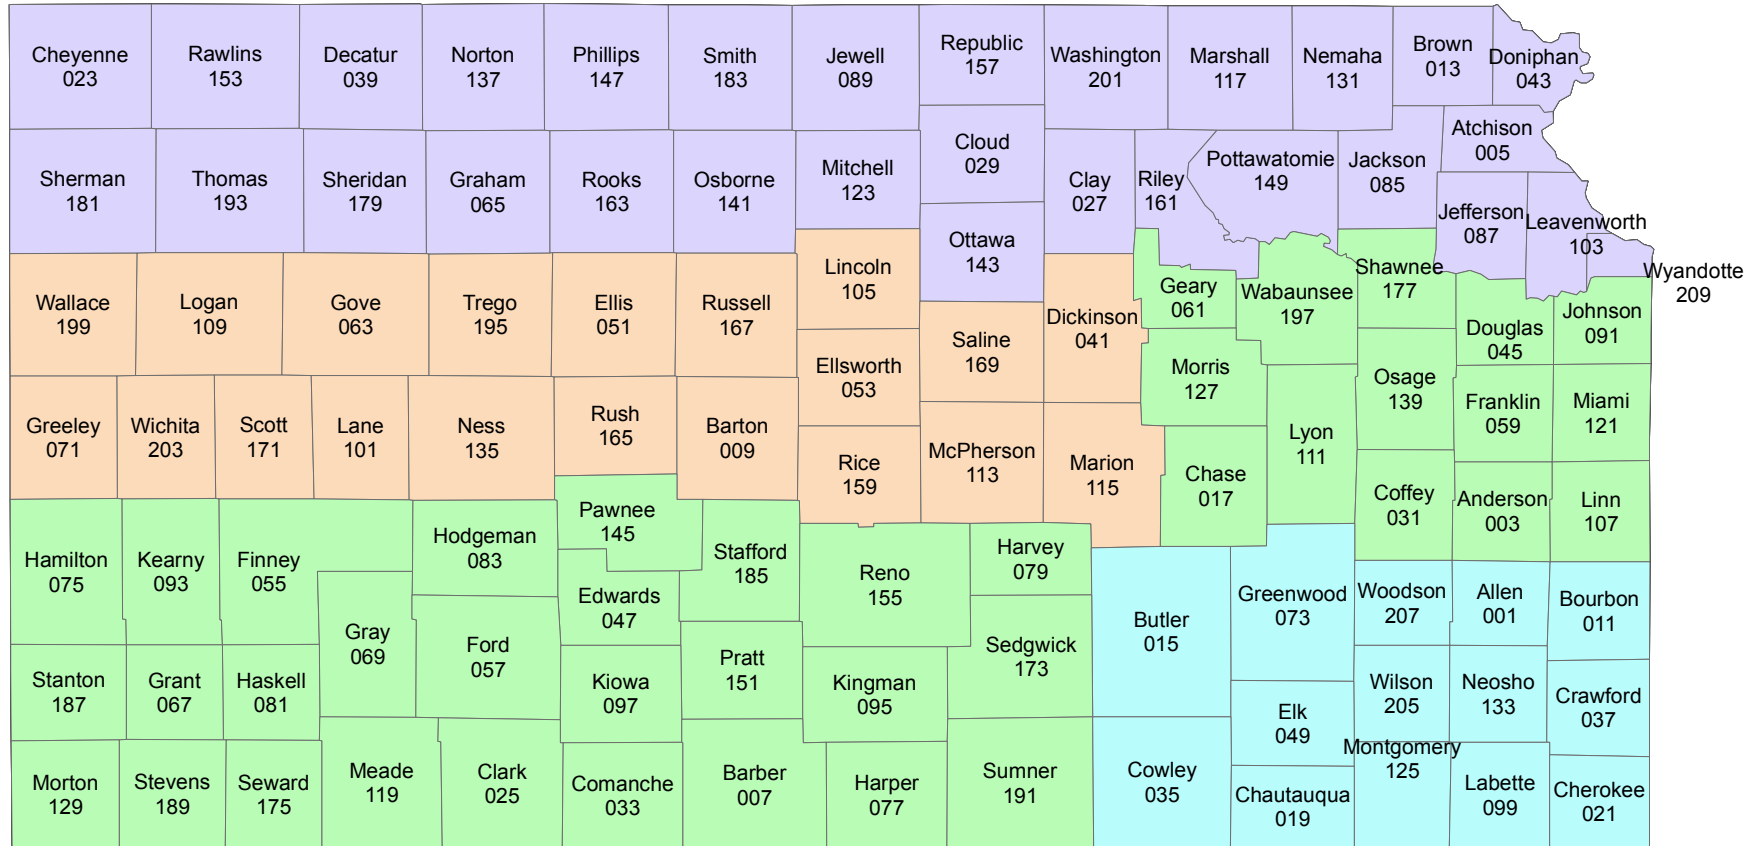

Kansas

2013 Crop Year Final Planting Dates for Soybeans

Risk Management Agency
 United States Department of Agriculture
 Topeka Regional Office
 Telephone: (785) 228-5512
 January 2013