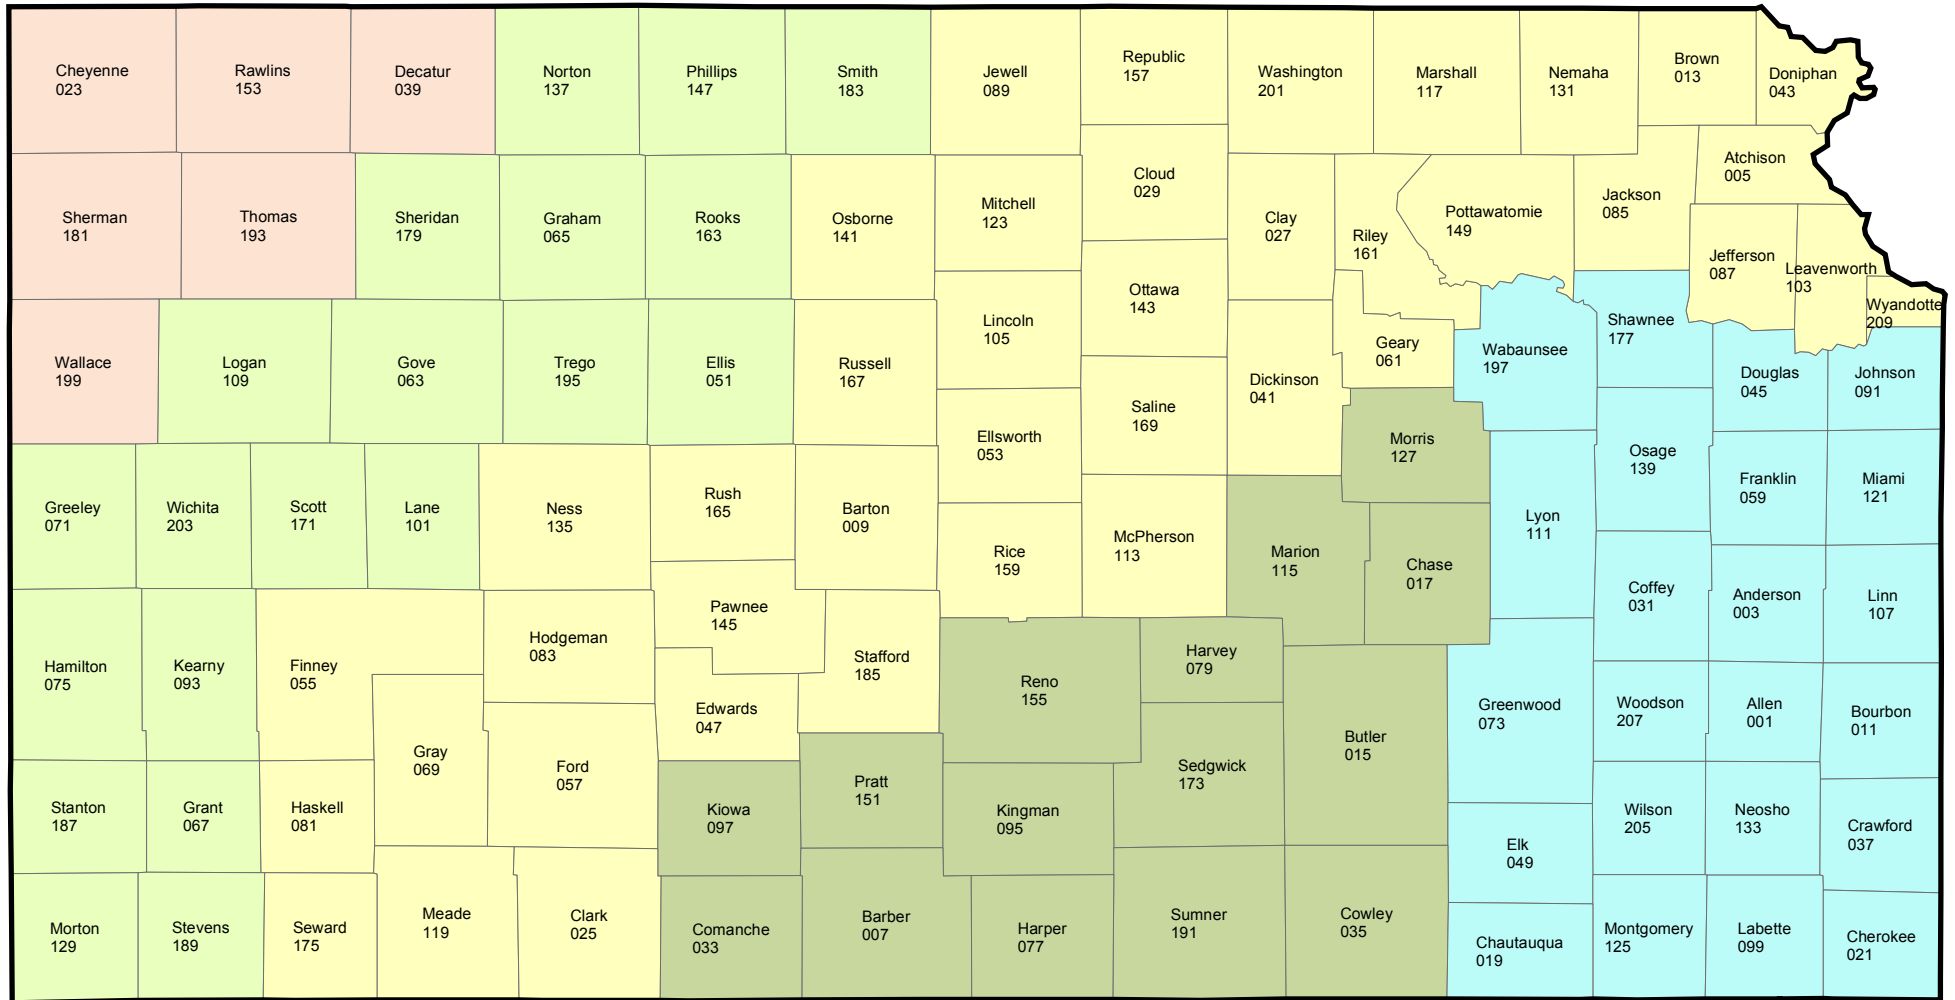

KANSAS

2013 Crop Year Final Planting Dates

WHEAT

USDA / Risk Management Agency
Topeka Regional Office
Telephone: (785) 228-5512