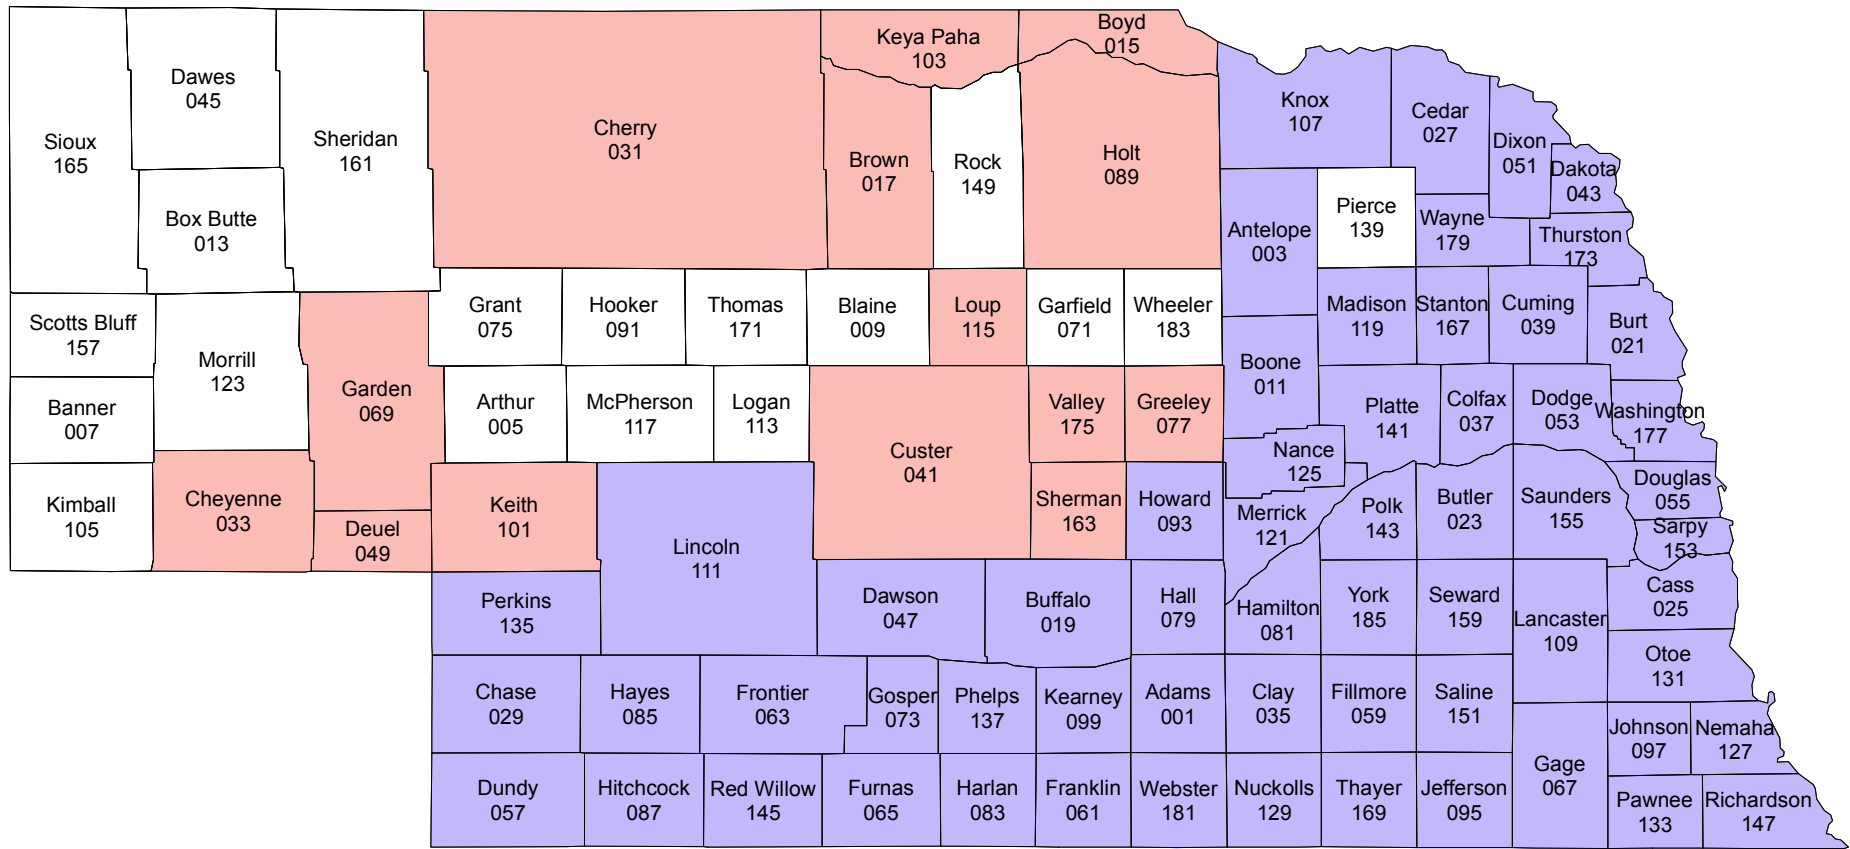

Nebraska

2013 Crop Year Final Planting Dates for Grain Sorghum

June 15, 2013
 June 5, 2013

Risk Management Agency
 United States Department of Agriculture
 Topeka Regional Office
 Telephone: (785) 228-5512
 January 2013