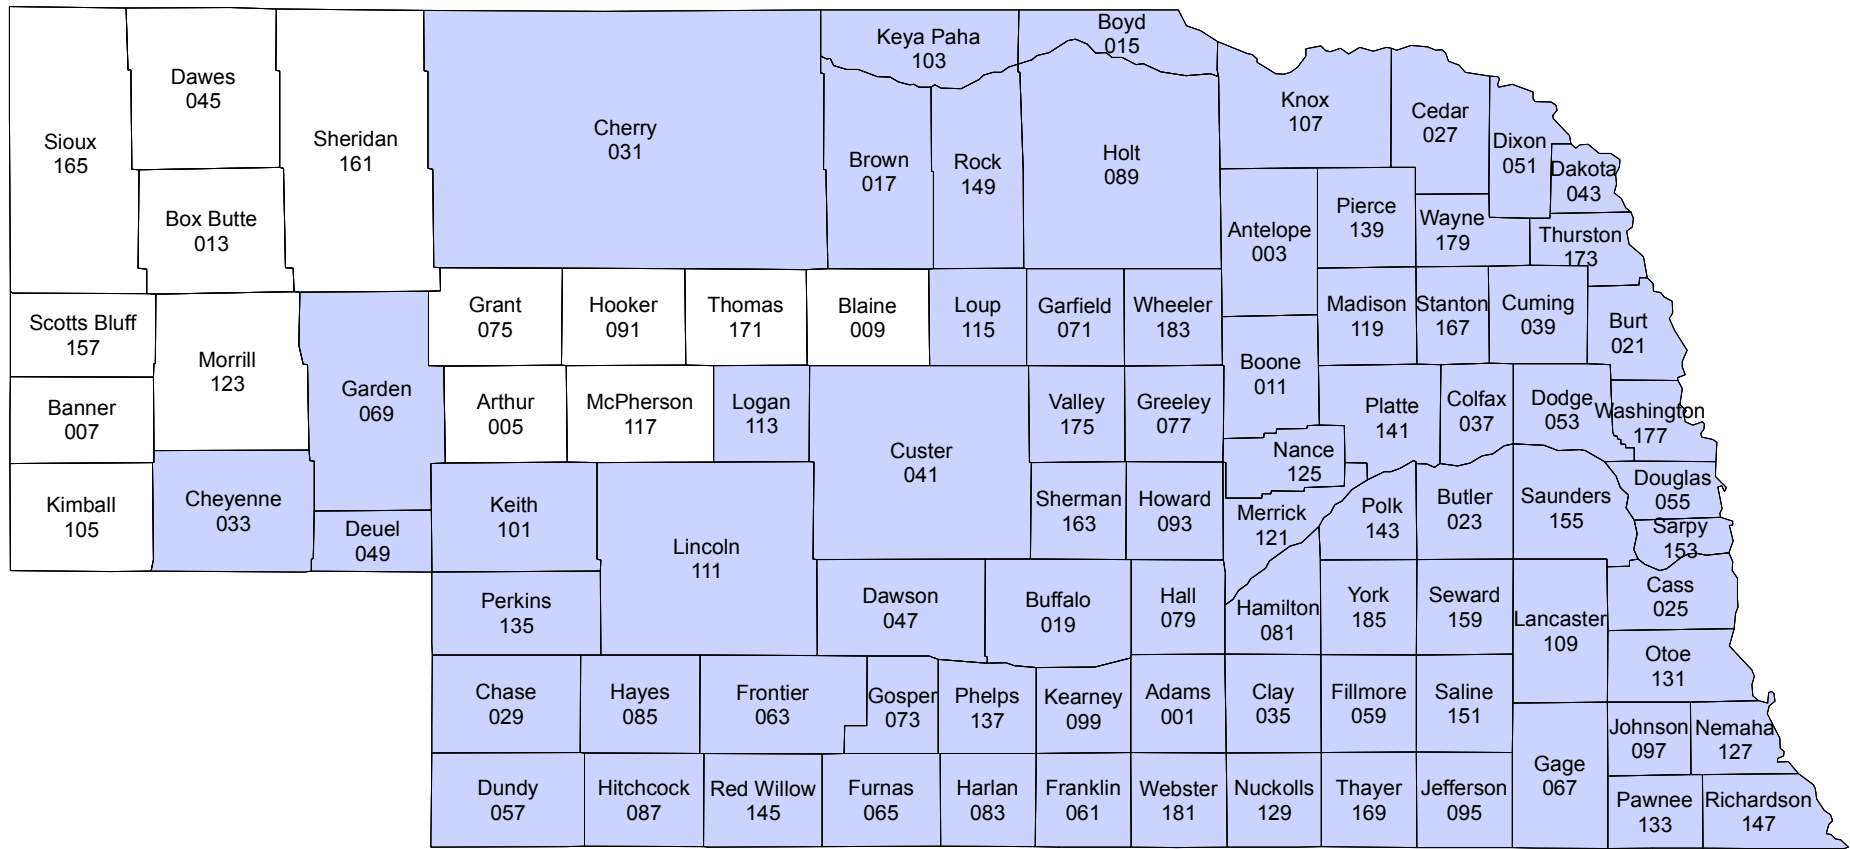

Nebraska

2013 Crop Year Final Planting Dates for Soybeans

June 10, 2013

Risk Management Agency
 United States Department of Agriculture
 Topeka Regional Office
 Telephone: (785) 228-5512
 January 2013