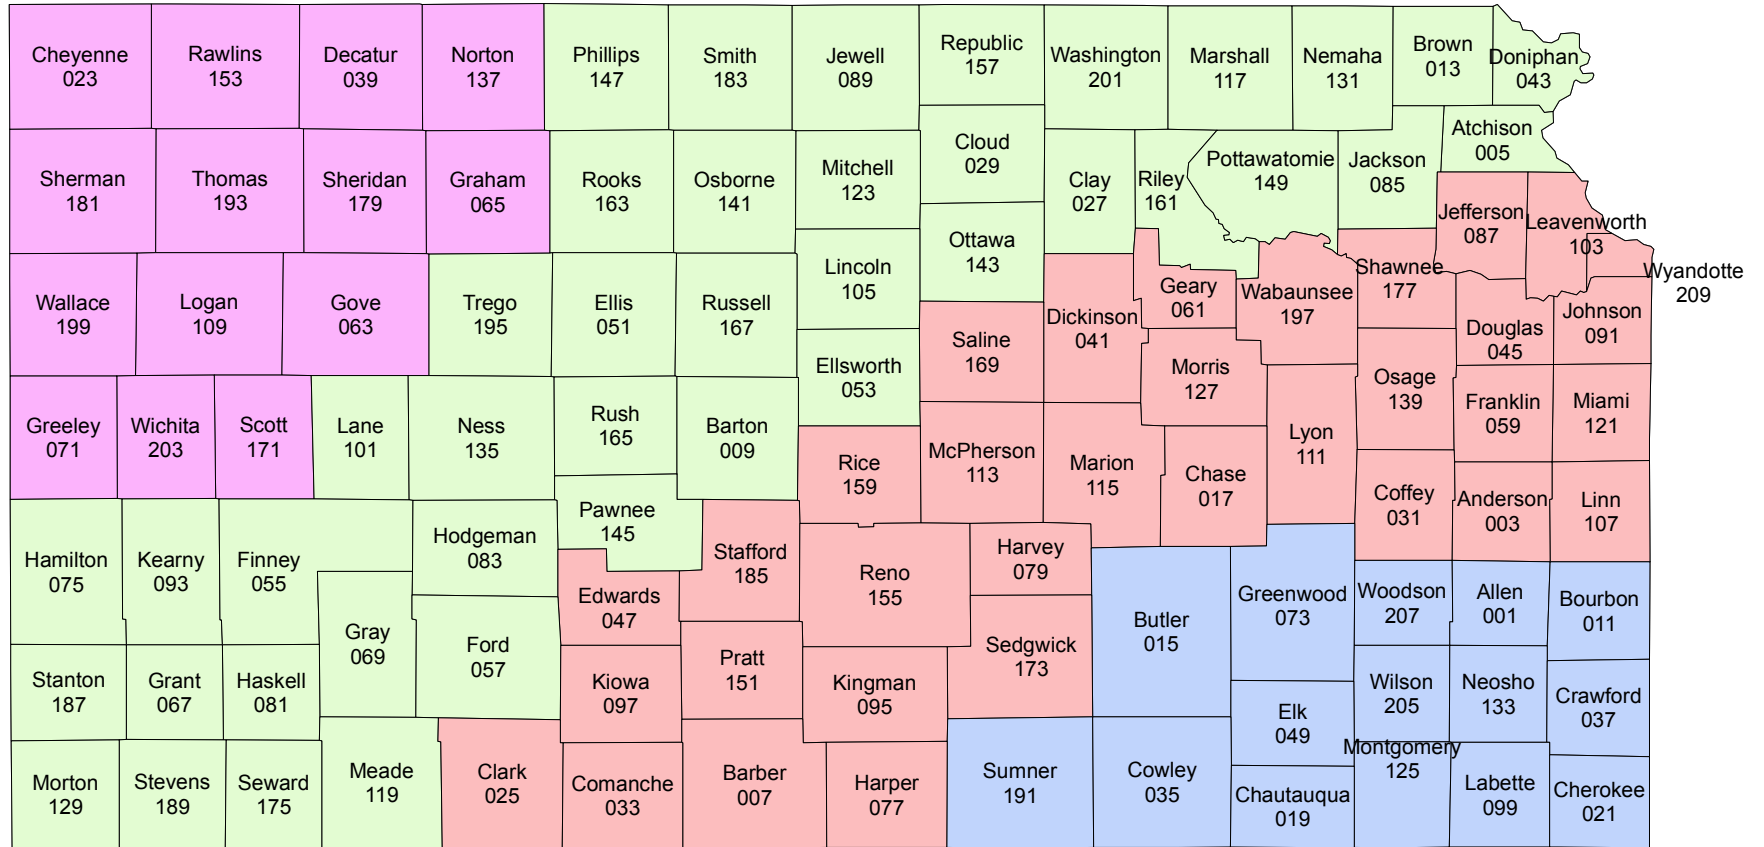

Kansas

2013 Crop Year Initial Planting Dates for Corn

April 10, 2013
 April 5, 2013
 April 1, 2013
 March 20, 2013

Risk Management Agency
 United States Department of Agriculture
 Topeka Regional Office
 Telephone: (785) 228-5512
 January 2013